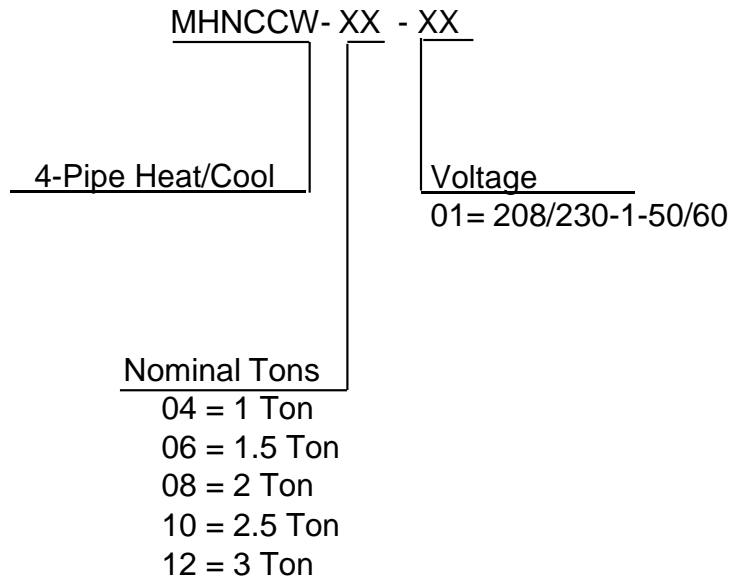

MHNCCW-XX-01 4-Pipe Chilled/Hot Water Ceiling Concealed (208/230V)

4-Pipe Heat / Cool Fan Coil 12,000 - 36,000 BTUH

MHNCCW NOMENCLATURE BREAKDOWN

4-Pipe Heat/Cool Ceiling Concealed Fan Coil

Notes:

1. The MHNCCW-XX-01 is available in 208/230-1-50/60 for 115-1-60 (See Model MHNCCW-XX-03).