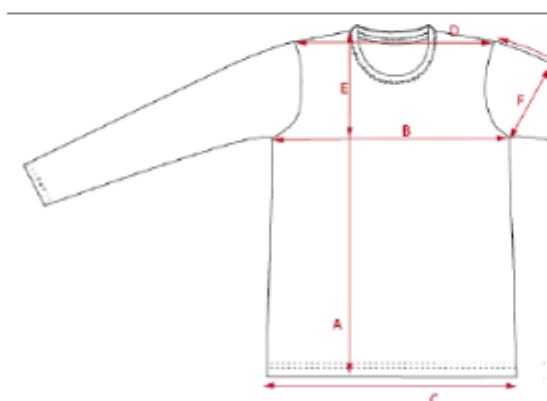

YOU BRANDS

3801 CLASSIC SWEATSHIRT

SIZE/CM		S	M	L	XL	XXL	3XL	4XL	5XL	6XL
BRYST	A	56	59	62	65	69	72	75	78	82
LENGDE	B,b	72,5	74,5	76,5	79,5	82,5	85,5	88.5	90.5	92.5

T-Shirt Unisex

SIZE/CM		XS	S	M	L	XL	XXL	3XL	4XL	5XL	6XL
BRYST	A	48	51	54	57	61	64	67	71	76	84
MIDJE	G	48	51	54	57	61	64	67	71	76	84
LENGDE	Bf	64	68	71	74	77	82	85	87	90	93

Joggebukse | Unisex- & Dame-modell

Dame-

	XXS	XS	S	M	L	XL	XXL	XXXL
HIP LENGTH (including waistband)	104	106	107	108	110	112	114	116
WAIST WIDTH (fabric - relaxed)	36	38	40	42	44	46	48	50
WAISTBAND RIB/ELASTIC WIDTH on TOP (relaxed)	34	36	38	40	42	44	46	48

Unisex-

	XXS	XS	S	M	L	XL	XXL	XXXL
HIP LENGTH (including waistband)	96	96	98	100	102	104	106	108
WAIST WIDTH (fabric - relaxed)	38	40	42	44	46	48	50	52
WAISTBAND RIB/ELASTIC WIDTH on TOP (relaxed)	34	36	38	40	42	44	46	48

Longsleeve herre

029033 Basic-T LS

Mål		XS	S	M	L	XL	2XL	3XL	4XL
A	Body Length	63 cm	66 cm	69 cm	72 cm	75 cm	79 cm	83 cm	87 cm
B	½ Chest	42 cm	46 cm	50 cm	54 cm	58 cm	64 cm	70 cm	76 cm
D	½ Bottom	42 cm	46 cm	50 cm	54 cm	58 cm	64 cm	70 cm	76 cm