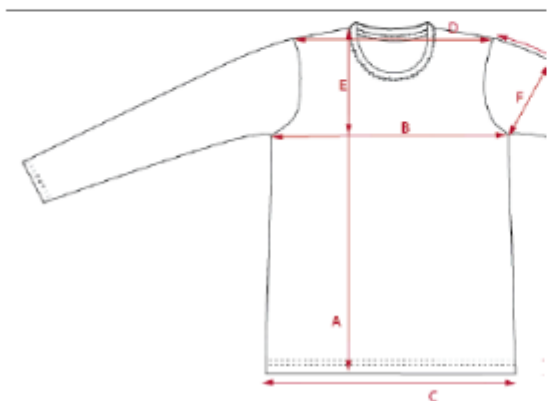

Unisex-

	XXS	XS	S	M	L	XL	XXL	XXXL
HIP LENGTH (including waistband)	96	96	98	100	102	104	106	108
WAIST WIDTH (fabric - relaxed)	38	40	42	44	46	48	50	52
WAISTBAND RIB/ELASTIC WIDTH on TOP (relaxed)	34	36	38	40	42	44	46	48

Longsleeve herre

029033 Basic-T LS

Mål		XS	S	M	L	XL	2XL	3XL	4XL
A	Body Length	63 cm	66 cm	69 cm	72 cm	75 cm	79 cm	83 cm	87 cm
B	½ Chest	42 cm	46 cm	50 cm	54 cm	58 cm	64 cm	70 cm	76 cm
D	½ Bottom	42 cm	46 cm	50 cm	54 cm	58 cm	64 cm	70 cm	76 cm

Longsleeve dame

029034 Basic-T LS Ladies

Mål		XS	S	M	L	XL	2XL		
A	Body Length	60 cm	62 cm	64 cm	66 cm	69 cm	72 cm		
B	½ Chest	41 cm	44 cm	47 cm	51 cm	55 cm	60 cm		
D	½ Bottom	42 cm	45 cm	48 cm	52 cm	56 cm	61 cm		