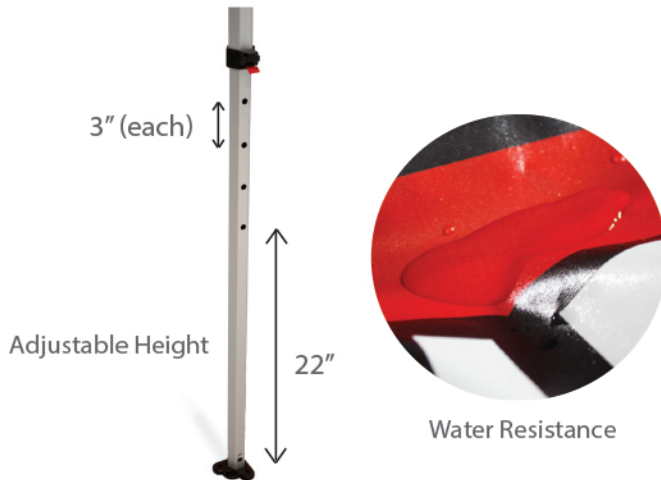

CASITA CANOPY TENTS™ 10FT CLASSIC

PRODUCT CATEGORY: OUTDOOR BANNER STAND

PRODUCT DESCRIPTION

Our Casita Canopy Tents™ are an excellent way to provide shade during outdoor and indoor events. These canopies are standard 10' x 10' size and are available in custom dye-sub print which has a high quality finish with vivid color. Set up is quick, easy and user friendly. Telescopic legs snap into place offering a range of heights. This classic system includes a protective dust cover to use while in storage.

GRAPHIC FINISHING

Hemmed around panels w/white or black trim on seams. Velcro sewn to insides of each valance corner and reinforcement sewn inside of peak.

DISPLAY CONSTRUCTION

frame w/40mm dia hex legs & plastic components

SHIPPING WEIGHTS & DIMENSIONS

Shipping Weight	53 lbs (stand only) 63 lbs (frame and graphic)
Shipping Dimensions	63"L x 11"W x 11"H (oversize)

LARGE QUANTITY FREIGHT

GRAPHIC TURN AROUND TIME

WIND SPEED RATING	20 - 28 mph
-------------------	-------------

Crank for peak adjustment