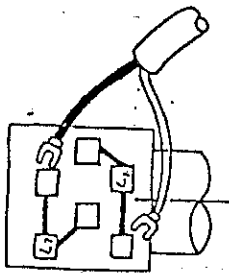

SW SALES TOOL

REF #

SW -RK-0ZZ

PAGE

1 / 1

TITLE

WIRING FOR CAM SWITCH
OF T0-3-15098/EX-NA

ISSUE DATE

3 / 3 / 94

MADE BY

A