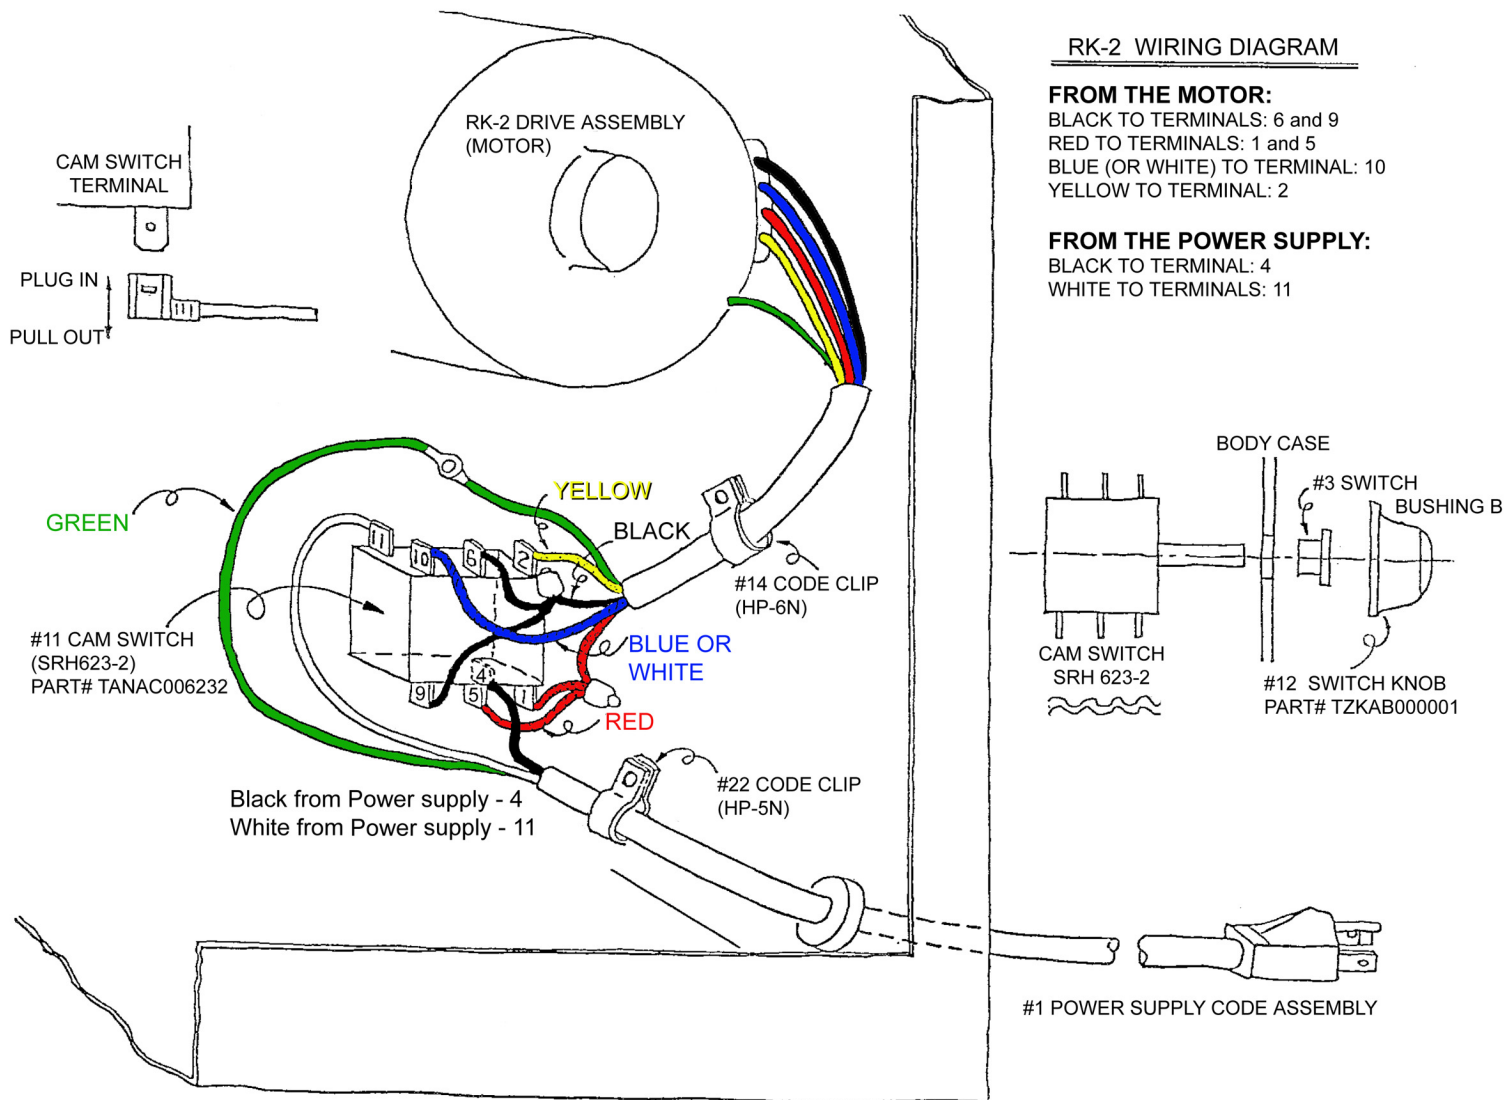

WIRING INSTRUCTIONS FOR HITACHI MOTOR TYPE EFOU-K, FOR THE RK-2

WIRING INSTRUCTIONS FOR HITACHI MOTOR TYPE EFOU-KT AND VARIOUS SWITCH MODELS.

* TO REVERSE DIRECTION OF WHEELHEAD, REVERSE THIS PLUG/SWITCH.

SW SALES TOOL

REF #

SW -RK-0ZZ

PAGE

1 / 1

TITLE

WIRING FOR CAM SWITCH
OF T0-3-15098/EX-NA

ISSUE DATE