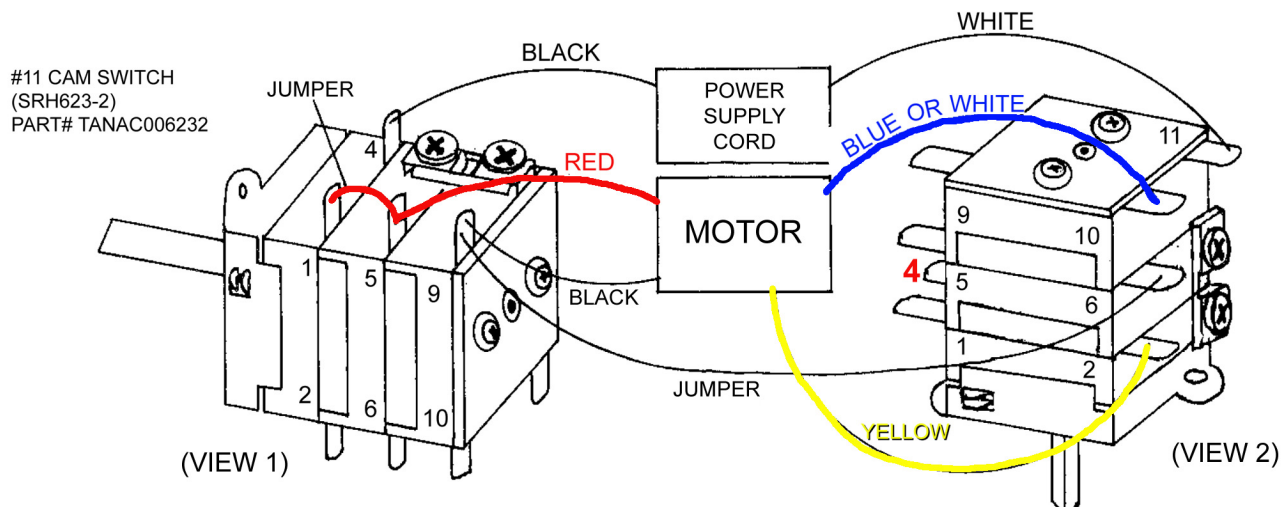

WIRING INSTRUCTIONS FOR HITACHI MOTOR TYPE EFOU-K, FOR THE RK-2

WIRING INSTRUCTIONS FOR HITACHI MOTOR TYPE EFOU-KT AND VARIOUS SWITCH MODELS.

* TO REVERSE DIRECTION OF WHEELHEAD, REVERSE THIS PLUG/SWITCH.

SW SALES TOOL

REF #

SW -RK-0ZZ

PAGE

1 / 1

TITLE

WIRING FOR CAM SWITCH
OF T0-3-15098/EX-NA

ISSUE DATE