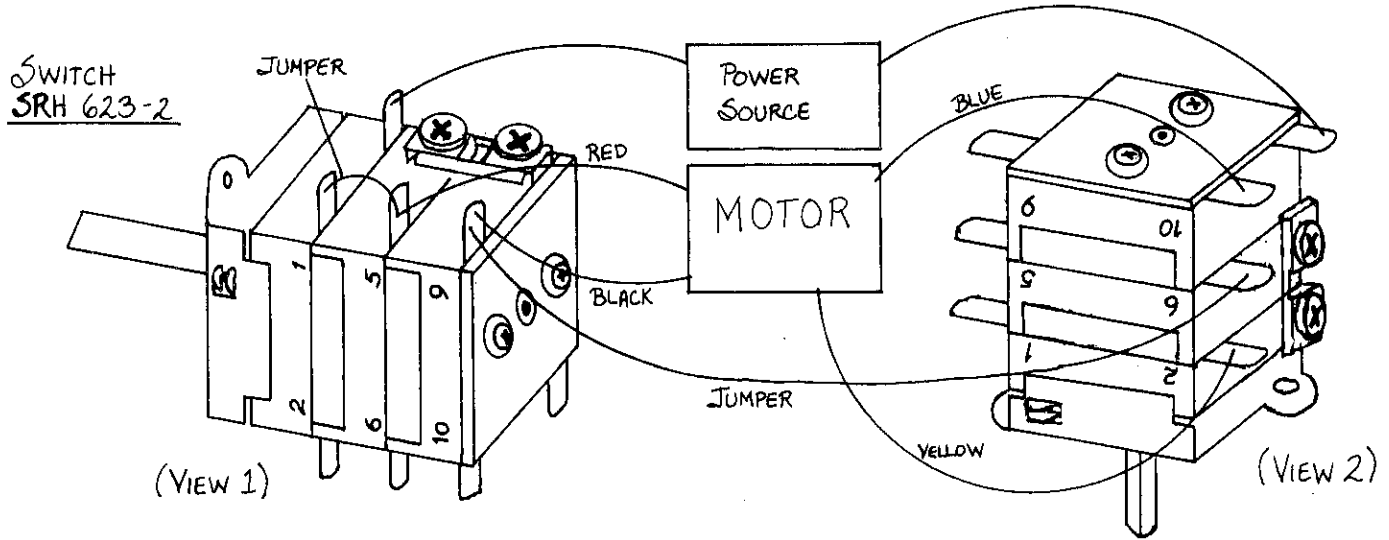

WIRING INSTRUCTIONS FOR HITACHI MOTOR TYPE EFOU-K, FOR THE RK-2

WIRING INSTRUCTIONS FOR HITACHI MOTOR TYPE EFOU-KT AND VARIOUS SWITCH MODELS.

* TO REVERSE DIRECTION OF WHEELHEAD, REVERSE THIS PLUG/SWITCH.

SW SALES TOOL

REF #

SW -RK-0ZZ

PAGE

1 / 1

TITLE

WIRING FOR CAM SWITCH
OF T0-3-15098/EX-NA

ISSUE DATE