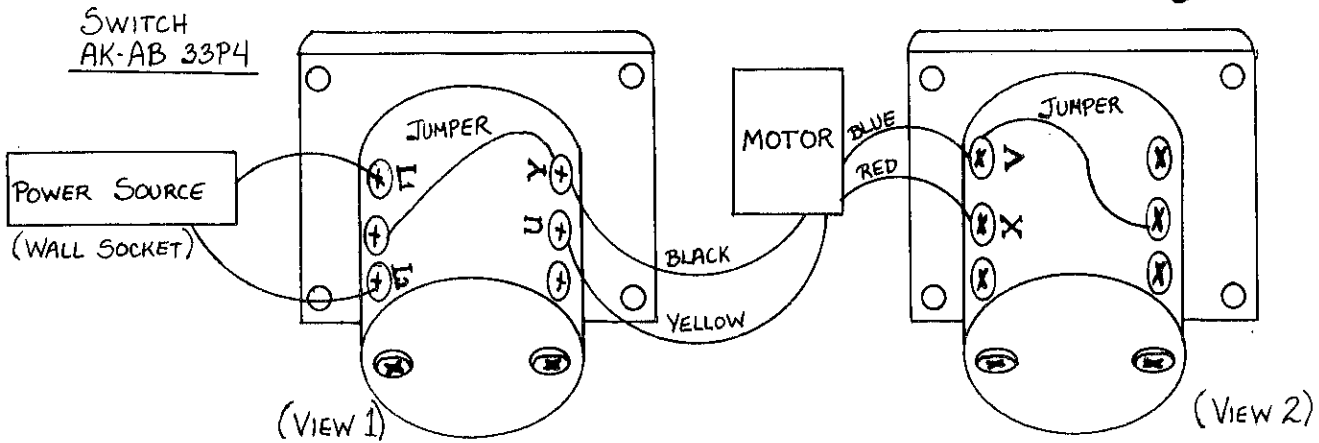

WIRING INSTRUCTIONS FOR HITACHI MOTOR TYPE EFOU-K, FOR THE RK-2

WIRING INSTRUCTIONS FOR HITACHI MOTOR TYPE EFOU-KT AND VARIOUS SWITCH MODELS.

* TO REVERSE DIRECTION OF WHEELHEAD, REVERSE THIS PLUG/SWITCH.

SW SALES TOOL

REF #

SW -RK-0ZZ

PAGE

1 / 1

TITLE

WIRING FOR CAM SWITCH
OF T0-3-15098/EX-NA

ISSUE DATE