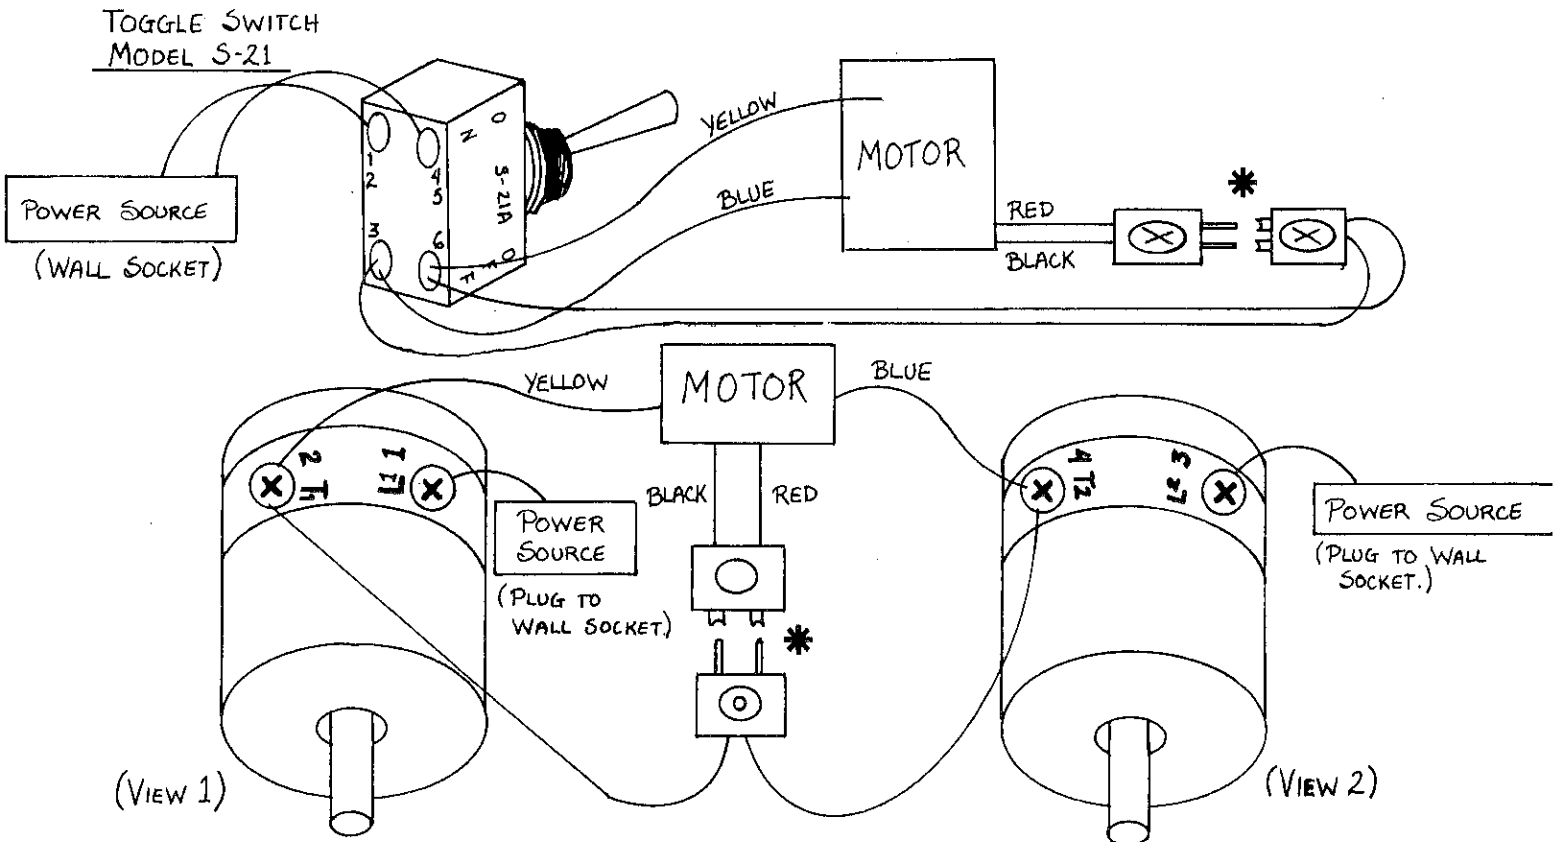

WIRING INSTRUCTIONS FOR HITACHI MOTOR TYPE EFOU-K, FOR THE RK-2

WIRING INSTRUCTIONS FOR HITACHI MOTOR TYPE EFOU-KT AND VARIOUS SWITCH MODELS.

* TO REVERSE DIRECTION OF WHEELHEAD, REVERSE THIS PLUG/SWITCH.

SW SALES TOOL

REF #

SW -RK-0ZZ

PAGE

1 / 1

TITLE

WIRING FOR CAM SWITCH
OF T0-3-15098/EX-NA

ISSUE DATE