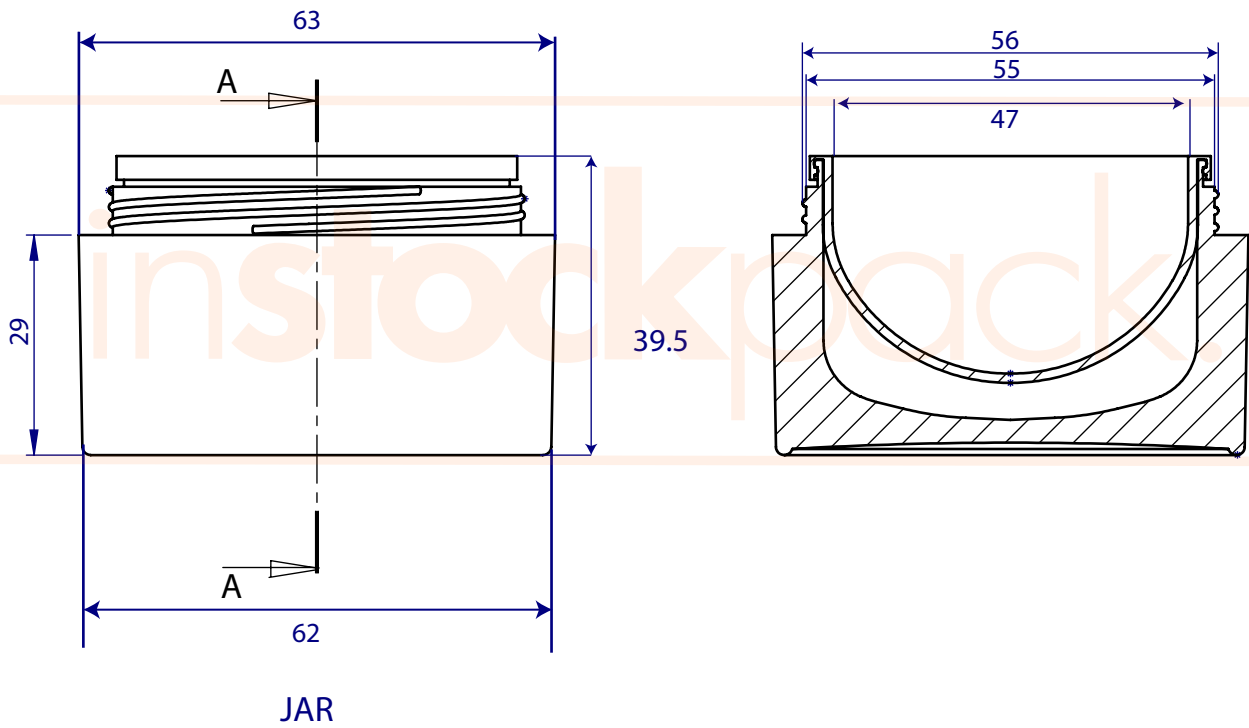

JAR & CAP

PRODUCT CODE: EHST30WJ

DATE: 08-JAN-2018

REVISION NUMBER: 01

These drawings and specifications are the property of Instockpack and shall not be copied, reproduced or used in any manner without prior consent of Instockpack.