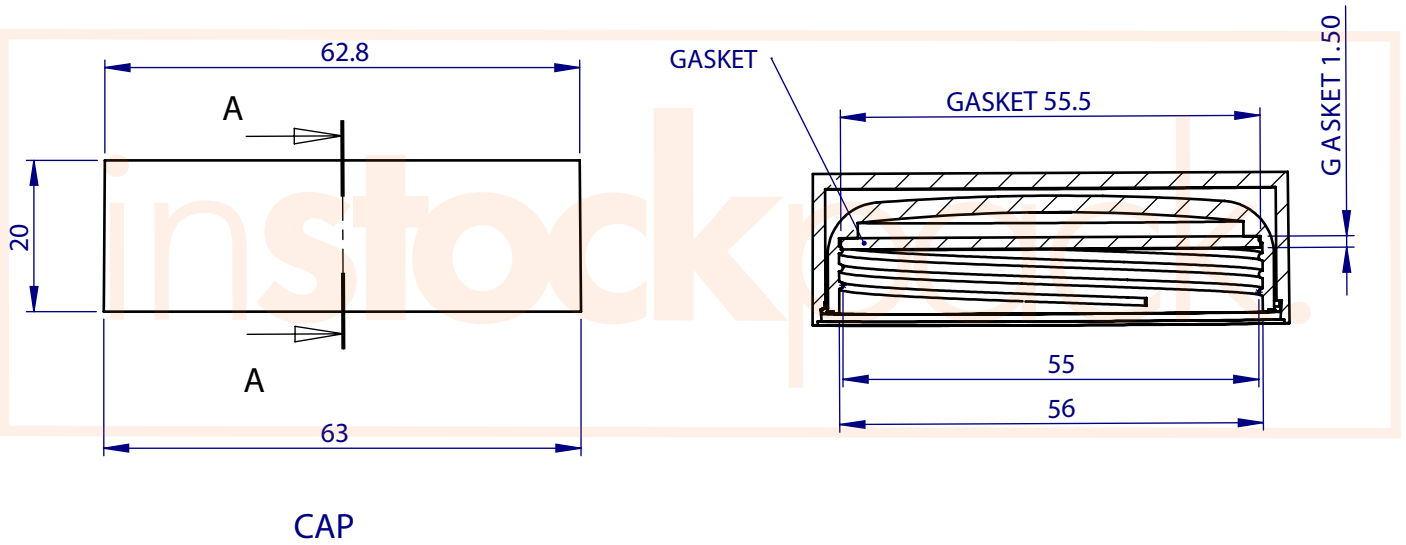

JAR & CAP

PRODUCT CODE: EHST30WJ

DATE: 08-JAN-2018

REVISION NUMBER: 01

These drawings and specifications are the property of Instockpack and shall not be copied, reproduced or used in any manner without prior consent of Instockpack.