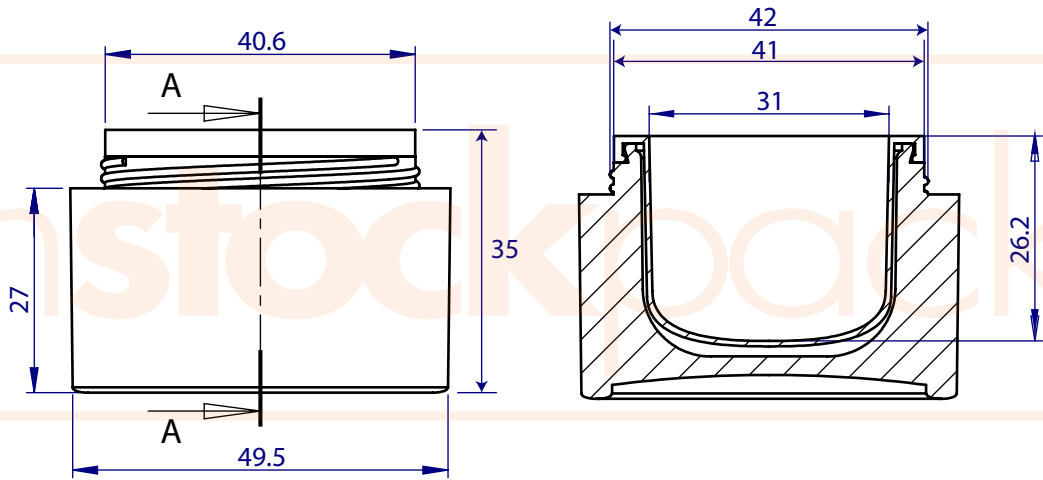

JAR & CAP

JAR

CAP

PRODUCT CODE: EHST15WJ

DATE: 08-JAN-2018

REVISION NUMBER: 01

These drawings and specifications are the property of Instockpack and shall not be copied, reproduced or used in any manner without prior consent of Instockpack.