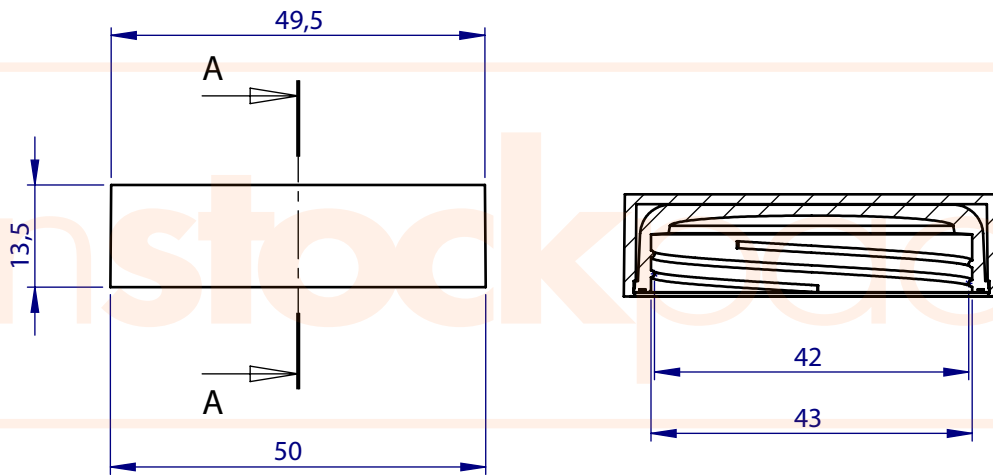

JAR & CAP

JAR

CAP

PRODUCT CODE: EHST15WJ

DATE: 08-JAN-2018

REVISION NUMBER: 01

These drawings and specifications are the property of Instockpack and shall not be copied, reproduced or used in any manner without prior consent of Instockpack.