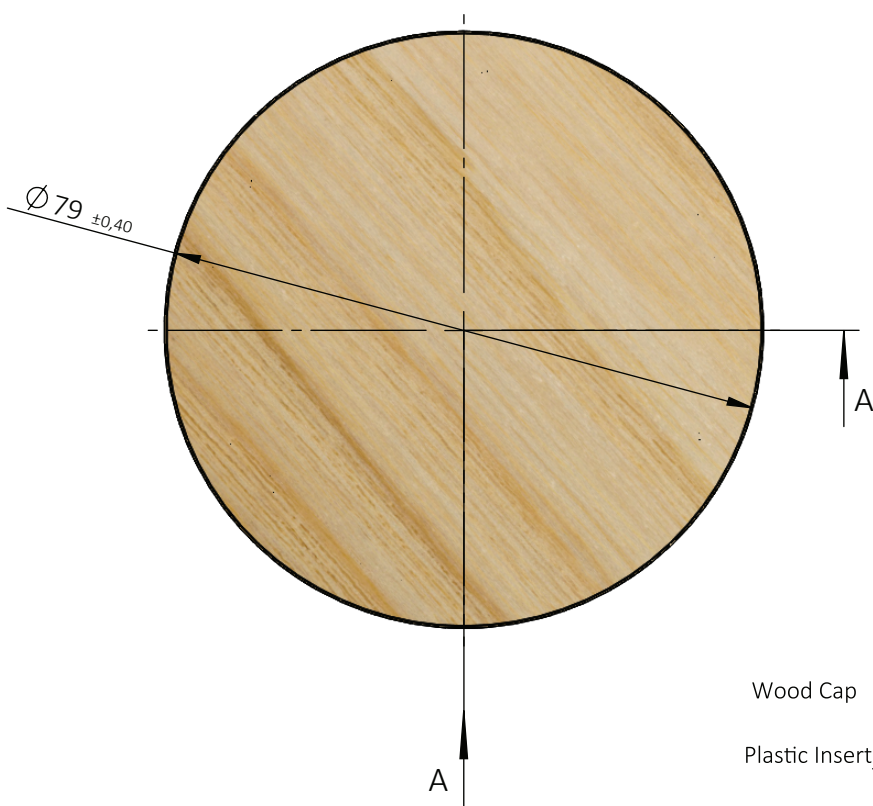

PITCH: 4.23 MM
WIDTH: 2.5 MM
TURNS: 1 1/4

PRODUCT CODE: KIT120JARW1	COLOR: FROSTED
DESC: 120ml Glass Jar & Cap	MATERIAL: GLASS
DOC TYPE: TECHNICAL DRAWING	DATE: 9/17/19

These drawings and specifications are the property of Instockpack and shall not be copied, reproduced, or used in any manner without the prior consent of Instockpack.

PRODUCT: OVER CAP	MATERIAL: WOOD	COLOR: RAW ASH
DESC: 120ml Cap for KIT120JARW1	CLOSURE: SCREW	
DOC TYPE: TECHNICAL DRAWING	DATE: 9/17/19	

These drawings and specifications are the property of Instockpack and shall not be copied, reproduced, or used in any manner without the prior consent of Instockpack.