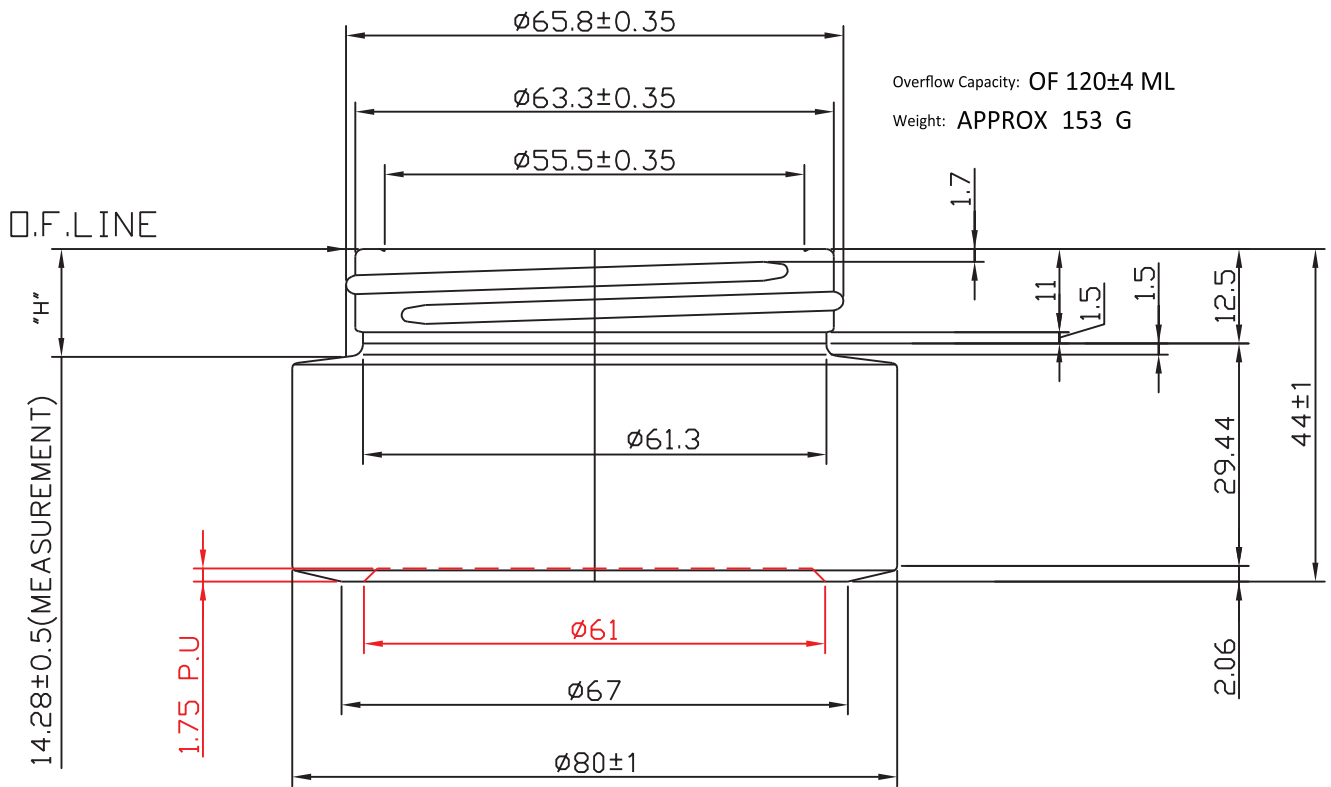

PITCH: 4.23 MM
WIDTH: 2.5 MM
TURNS: 1 1/4

PRODUCT CODE: KIT120JARW1	COLOR: FROSTED
DESC: 120ml Glass Jar & Cap	MATERIAL: GLASS
DOC TYPE: TECHNICAL DRAWING	DATE: 9/17/19

These drawings and specifications are the property of Instockpack and shall not be copied, reproduced, or used in any manner without the prior consent of Instockpack.

PRODUCT: OVER CAP	MATERIAL: WOOD	COLOR: RAW ASH
DESC: 120ml Cap for KIT120JARW1	CLOSURE: SCREW	
DOC TYPE: TECHNICAL DRAWING	DATE: 9/17/19	

These drawings and specifications are the property of Instockpack and shall not be copied, reproduced, or used in any manner without the prior consent of Instockpack.