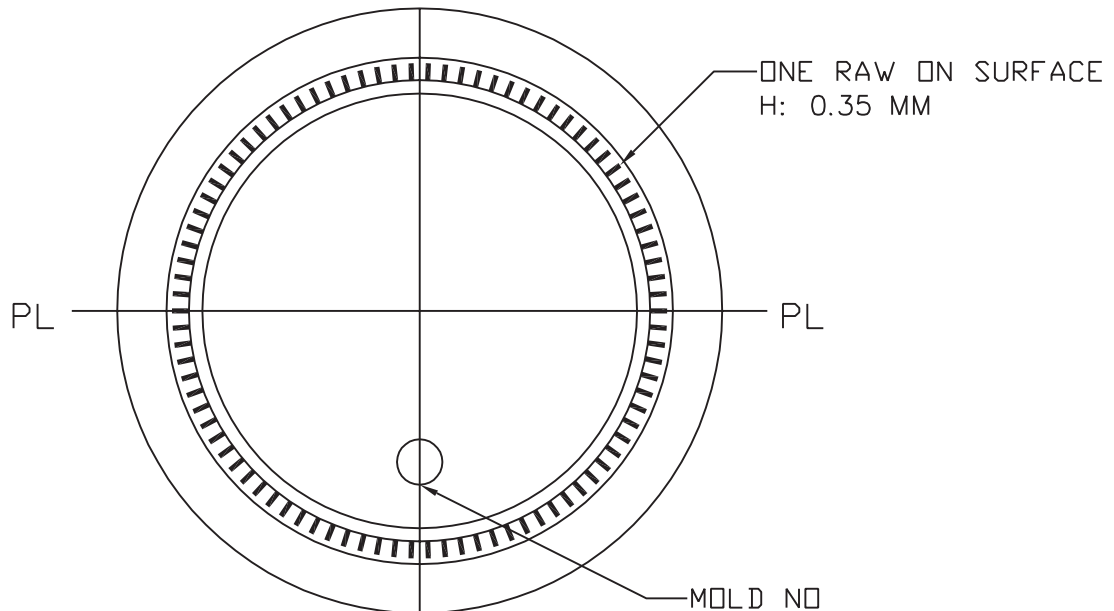

PITCH: 4.23 MM
WIDTH: 2.5 MM
TURNS: 1 1/4

PRODUCT CODE: KIT120JARW1	COLOR: FROSTED
DESC: 120ml Glass Jar & Cap	MATERIAL: GLASS
DOC TYPE: TECHNICAL DRAWING	DATE: 9/17/19

These drawings and specifications are the property of Instockpack and shall not be copied, reproduced, or used in any manner without the prior consent of Instockpack.

PRODUCT: OVER CAP	MATERIAL: WOOD	COLOR: RAW ASH
DESC: 120ml Cap for KIT120JARW1	CLOSURE: SCREW	
DOC TYPE: TECHNICAL DRAWING	DATE: 9/17/19	

These drawings and specifications are the property of Instockpack and shall not be copied, reproduced, or used in any manner without the prior consent of Instockpack.