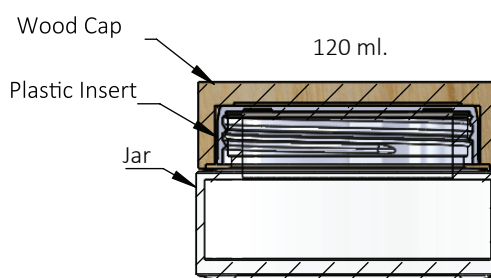

PITCH: 4.23 MM
WIDTH: 2.5 MM
TURNS: 1 1/4

PRODUCT CODE: KIT120JARW1	COLOR: FROSTED
DESC: 120ml Glass Jar & Cap	MATERIAL: GLASS
DOC TYPE: TECHNICAL DRAWING	DATE: 9/17/19

These drawings and specifications are the property of Instockpack and shall not be copied, reproduced, or used in any manner without the prior consent of Instockpack.

PRODUCT: OVER CAP	MATERIAL: WOOD	COLOR: RAW ASH
DESC: 120ml Cap for KIT120JARW1	CLOSURE: SCREW	
DOC TYPE: TECHNICAL DRAWING	DATE: 9/17/19	

These drawings and specifications are the property of Instockpack and shall not be copied, reproduced, or used in any manner without the prior consent of Instockpack.