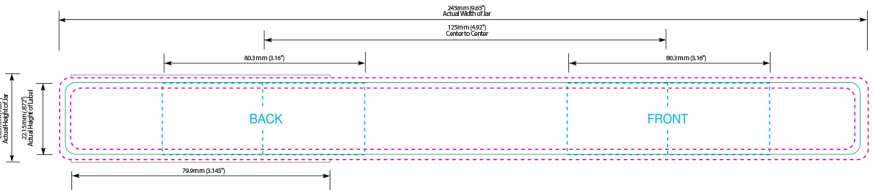

instockpack.

← Unwind Direction

- Label Area
- Live copy area
- 1/16" bleed for die cut
- .25" No Varnish

PRODUCT CODE: KIT120JARW1	SCALE: 1/1
PRODUCT: 120ml GLASS JAR W/ WOOD CAP	DATE: 10/30/19
DOC TYPE: LABEL DIE LINE W/OVERLAP	REVISION: R1

These drawings and specifications are the property of Instockpack and shall not be copied, reproduced, or used in any manner without the prior consent of Instockpack.

PRODUCT CODE: KIT120JARW1	SCALE: 1/1
PRODUCT: 120ml GLASS JAR w/ WOOD CAP	DATE: 10/30/19
DOC TYPE: LABEL DIE LINE w/ GAP	REVISION: R1