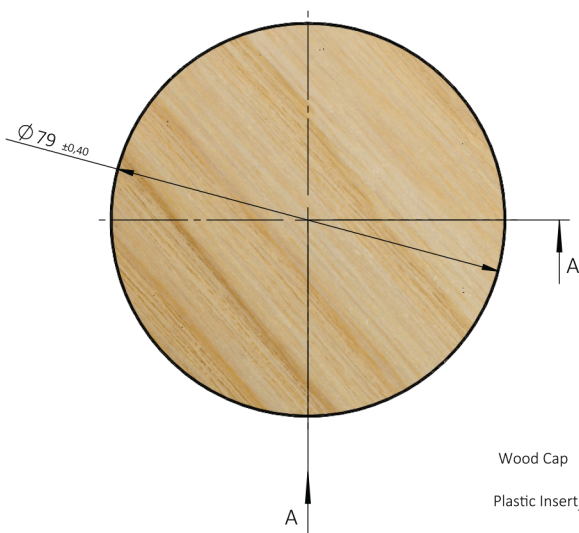

PITCH: 4.23 MM
WIDTH: 2.5 MM
TURNS: 1 1/4

PRODUCT CODE: KIT120JARW1	COLOR: FROSTED
DESC: 120ml Glass Jar & Cap	MATERIAL: GLASS
DOC TYPE: TECHNICAL DRAWING	DATE: 9/17/19

These drawings and specifications are the property of Instockpack and shall not be copied, reproduced, or used in any manner without the prior consent of Instockpack.

PRODUCT: OVER CAP	MATERIAL: WOOD	COLOR: RAW ASH
DESC: 120ml Cap for KIT120JARW1	CLOSURE: SCREW	
DOC TYPE: TECHNICAL DRAWING	DATE: 9/17/19	

These drawings and specifications are the property of Instockpack and shall not be copied, reproduced, or used in any manner without the prior consent of Instockpack.

PRODUCT CODE: KIT120JARW1

SCALE: 1/1

PRODUCT: 120ml GLASS JAR w/ WOOD CAP

DATE: 10/30/19

DOC TYPE: SILK SCREEN DIE LINE

REVISION: R1

These drawings and specifications are the property of Instockpack and shall not be copied, reproduced, or used in any manner without the prior consent of Instockpack.