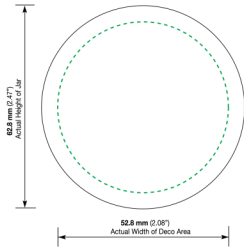

PITCH: 4.23 MM
WIDTH: 2.5 MM
TURNS: 1 1/4

PRODUCT CODE: KIT120JARW1	COLOR: FROSTED
DESC: 120ml Glass Jar & Cap	MATERIAL: GLASS
DOC TYPE: TECHNICAL DRAWING	DATE: 9/17/19

These drawings and specifications are the property of Instockpack and shall not be copied, reproduced, or used in any manner without the prior consent of Instockpack.

PRODUCT: OVER CAP	MATERIAL: WOOD	COLOR: RAW ASH
DESC: 120ml Cap for KIT120JARW1	CLOSURE: SCREW	
DOC TYPE: TECHNICAL DRAWING	DATE: 9/17/19	

These drawings and specifications are the property of Instockpack and shall not be copied, reproduced, or used in any manner without the prior consent of Instockpack.

PRODUCT CODE: KIT120JARW1

SCALE: 1/1

PRODUCT: 120ml GLASS JAR w/ WOOD CAP

DATE: 10/30/19

DOC TYPE: SILK SCREEN DIE LINE

REVISION: R1

These drawings and specifications are the property of Instockpack and shall not be copied, reproduced, or used in any manner without the prior consent of Instockpack.

instockpack.

← Unwind Direction

- Label Area
- Live copy area
- 1/16" bleed for die cut
- .25" No Varnish

PRODUCT CODE: KIT120JARW1	SCALE: 1/1
PRODUCT: 120ml GLASS JAR W/ WOOD CAP	DATE: 10/30/19
DOC TYPE: LABEL DIE LINE W/OVERLAP	REVISION: R1