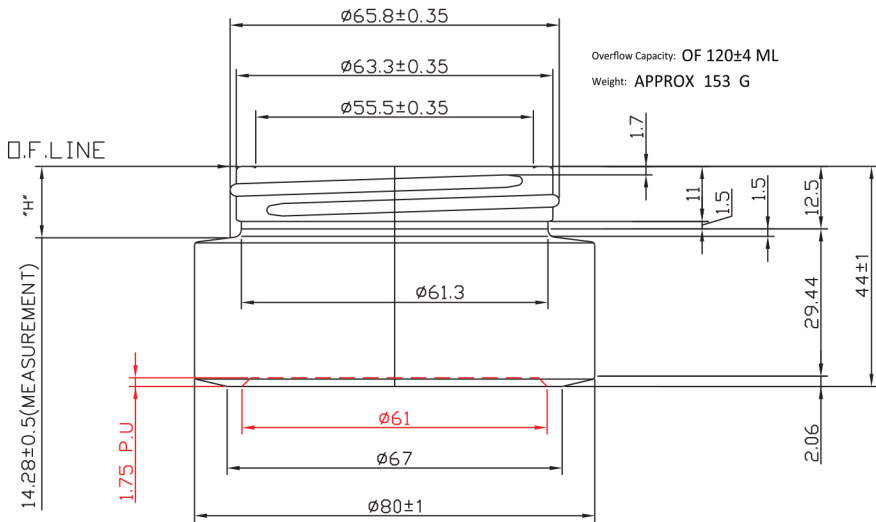

PITCH: 4.23 MM
WIDTH: 2.5 MM
TURNS: 1 1/4

PRODUCT CODE: KIT120JARW1	COLOR: FROSTED
DESC: 120ml Glass Jar & Cap	MATERIAL: GLASS
DOC TYPE: TECHNICAL DRAWING	DATE: 9/17/19

These drawings and specifications are the property of Instockpack and shall not be copied, reproduced, or used in any manner without the prior consent of Instockpack.

PRODUCT: OVER CAP	MATERIAL: WOOD	COLOR: RAW ASH
DESC: 120ml Cap for KIT120JARW1	CLOSURE: SCREW	
DOC TYPE: TECHNICAL DRAWING	DATE: 9/17/19	

These drawings and specifications are the property of Instockpack and shall not be copied, reproduced, or used in any manner without the prior consent of Instockpack.

PRODUCT CODE: KIT120JARW1

SCALE: 1/1

PRODUCT: 120ml GLASS JAR w/ WOOD CAP

DATE: 10/30/19

DOC TYPE: SILK SCREEN DIE LINE

REVISION: R1

These drawings and specifications are the property of Instockpack and shall not be copied, reproduced, or used in any manner without the prior consent of Instockpack.

instockpack.

← Unwind Direction

- Label Area
- Live copy area
- 1/16" bleed for die cut
- .25" No Varnish

PRODUCT CODE: KIT120JARW1	SCALE: 1/1
PRODUCT: 120ml GLASS JAR W/ WOOD CAP	DATE: 10/30/19
DOC TYPE: LABEL DIE LINE W/OVERLAP	REVISION: R1