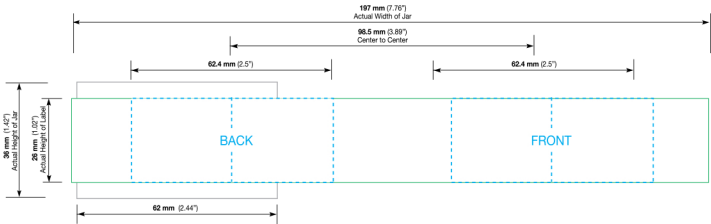

PITCH: 4.23 MM
WIDTH: 2.5 MM
TURNS: 1 1/4

PRODUCT CODE: KIT120JARW1	COLOR: FROSTED
DESC: 120ml Glass Jar & Cap	MATERIAL: GLASS
DOC TYPE: TECHNICAL DRAWING	DATE: 9/17/19

These drawings and specifications are the property of Instockpack and shall not be copied, reproduced, or used in any manner without the prior consent of Instockpack.

PRODUCT: OVER CAP	MATERIAL: WOOD	COLOR: RAW ASH
DESC: 120ml Cap for KIT120JARW1	CLOSURE: SCREW	
DOC TYPE: TECHNICAL DRAWING	DATE: 9/17/19	

These drawings and specifications are the property of Instockpack and shall not be copied, reproduced, or used in any manner without the prior consent of Instockpack.

PRODUCT CODE: KIT120JARW1

SCALE: 1/1

PRODUCT: 120ml GLASS JAR w/ WOOD CAP

DATE: 10/30/19

DOC TYPE: SILK SCREEN DIE LINE

REVISION: R1

These drawings and specifications are the property of Instockpack and shall not be copied, reproduced, or used in any manner without the prior consent of Instockpack.

instockpack.

← Unwind Direction

- Label Area
- Live copy area
- 1/16" bleed for die cut
- .25" No Varnish

PRODUCT CODE: KIT120JARW1	SCALE: 1/1
PRODUCT: 120ml GLASS JAR W/ WOOD CAP	DATE: 10/30/19
DOC TYPE: LABEL DIE LINE W/OVERLAP	REVISION: R1