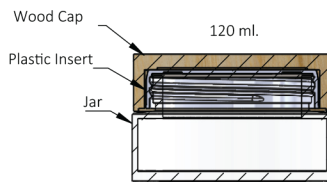

PITCH: 4.23 MM
WIDTH: 2.5 MM
TURNS: 1 1/4

PRODUCT CODE: KIT120JARW1	COLOR: FROSTED
DESC: 120ml Glass Jar & Cap	MATERIAL: GLASS
DOC TYPE: TECHNICAL DRAWING	DATE: 9/17/19

These drawings and specifications are the property of Instockpack and shall not be copied, reproduced, or used in any manner without the prior consent of Instockpack.

PRODUCT: OVER CAP	MATERIAL: WOOD	COLOR: RAW ASH
DESC: 120ml Cap for KIT120JARW1	CLOSURE: SCREW	
DOC TYPE: TECHNICAL DRAWING	DATE: 9/17/19	

These drawings and specifications are the property of Instockpack and shall not be copied, reproduced, or used in any manner without the prior consent of Instockpack.