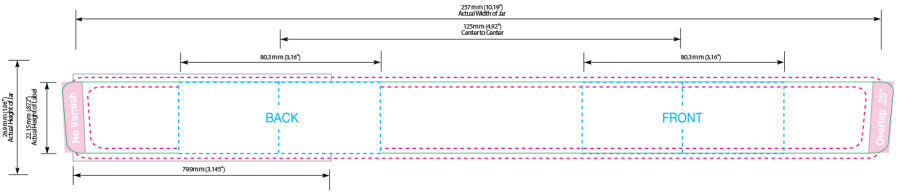

PITCH: 4.23 MM
WIDTH: 2.5 MM
TURNS: 1 1/4

PRODUCT CODE: KIT120JARW1	COLOR: FROSTED
DESC: 120ml Glass Jar & Cap	MATERIAL: GLASS
DOC TYPE: TECHNICAL DRAWING	DATE: 9/17/19

These drawings and specifications are the property of Instockpack and shall not be copied, reproduced, or used in any manner without the prior consent of Instockpack.

PRODUCT: OVER CAP	MATERIAL: WOOD	COLOR: RAW ASH
DESC: 120ml Cap for KIT120JARW1	CLOSURE: SCREW	
DOC TYPE: TECHNICAL DRAWING	DATE: 9/17/19	

These drawings and specifications are the property of Instockpack and shall not be copied, reproduced, or used in any manner without the prior consent of Instockpack.

PRODUCT CODE: KIT120JARW1

SCALE: 1/1

PRODUCT: 120ml GLASS JAR w/ WOOD CAP

DATE: 10/30/19

DOC TYPE: SILK SCREEN DIE LINE

REVISION: R1

These drawings and specifications are the property of Instockpack and shall not be copied, reproduced, or used in any manner without the prior consent of Instockpack.

instockpack.

← Unwind Direction

- Label Area
- Live copy area
- 1/16" bleed for die cut
- .25" No Varnish

PRODUCT CODE: KIT120JARW1	SCALE: 1/1
PRODUCT: 120ml GLASS JAR W/ WOOD CAP	DATE: 10/30/19
DOC TYPE: LABEL DIE LINE W/OVERLAP	REVISION: R1