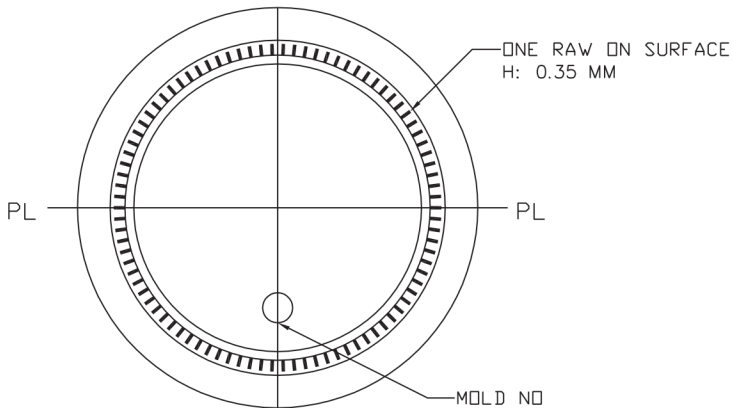

PITCH: 4.23 MM
WIDTH: 2.5 MM
TURNS: 1 1/4

PRODUCT CODE: KIT120JARW1	COLOR: FROSTED
DESC: 120ml Glass Jar & Cap	MATERIAL: GLASS
DOC TYPE: TECHNICAL DRAWING	DATE: 9/17/19

These drawings and specifications are the property of Instockpack and shall not be copied, reproduced, or used in any manner without the prior consent of Instockpack.

PRODUCT: OVER CAP	MATERIAL: WOOD	COLOR: RAW ASH
DESC: 120ml Cap for KIT120JARW1	CLOSURE: SCREW	
DOC TYPE: TECHNICAL DRAWING	DATE: 9/17/19	

These drawings and specifications are the property of Instockpack and shall not be copied, reproduced, or used in any manner without the prior consent of Instockpack.

PRODUCT CODE: KIT120JARW1

SCALE: 1/1

PRODUCT: 120ml GLASS JAR w/ WOOD CAP

DATE: 10/30/19

DOC TYPE: SILK SCREEN DIE LINE

REVISION: R1

These drawings and specifications are the property of Instockpack and shall not be copied, reproduced, or used in any manner without the prior consent of Instockpack.

instockpack.

← Unwind Direction

- Label Area
- Live copy area
- 1/16" bleed for die cut
- .25" No Varnish

PRODUCT CODE: KIT120JARW1	SCALE: 1/1
PRODUCT: 120ml GLASS JAR W/ WOOD CAP	DATE: 10/30/19
DOC TYPE: LABEL DIE LINE W/OVERLAP	REVISION: R1