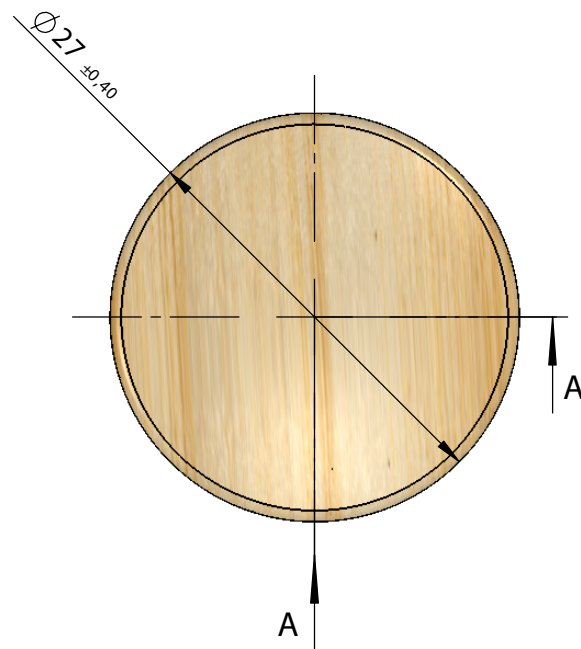

PRODUCT CODE: KIT100KULTLW

PRODUCT: BOTTLE	CAPACITY: 100ml	MATERIAL: GLASS	COLOR: CLEAR
DIMENSIONS: 61.3MM (w) X 100MM (h)		Expansion: 5% 109 ml 3ml	Weight: 226g Type: Perfume
DOC TYPE: TECHNICAL DRAWING	DATE: 2/19/19	REVISION: R1	

These drawings and specifications are the property of Instockpack and shall not be copied, reproduced, or used in any manner without the prior consent of Instockpack.

PRODUCT: COLLAR	
MATERIAL: ALUMINUM	COLOR: SHINY SILVER
COLSURE TYPE: CRIMP ON	DATE: 2/14/19
DOC TYPE: TECHNICAL DRAWING	REVISION: R1
<p>These drawings and specifications are the property of Instockpack and shall not be copied, reproduced, or used in any manner without the prior consent of Instockpack.</p>	

L : Length to be defined at order

L<sub>maxi</sub> = 160  
L<sub>mini</sub> = 12

PRODUCT: PUMP	
COLOR: SHINY SILVER	MATERIAL: ALUMINUM
PUMP VP4/70 CS15 FEA-ACTUATOR	
CLOSURE TYPE: CRIMP ON	DATE: 2/14/19
DOC TYPE: TECHNICAL DRAWING	REVISION: R1
These drawings and specifications are the property of Instockpack and shall not be copied, reproduced, or used in any manner without the prior consent of Instockpack.	

SECTION A-A

Max pump height:  
23,5 mm.

PRODUCT: CAP

MATERIAL: WOOD

COLOR: RAW ASH

DIMENSIONS: 27MM (w) X 30MM (h)

SCALE: 2:1

CLOSURE TYPE: PUSH