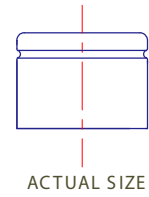

PRODUCT CODE: KIT100KULTLW

PRODUCT: BOTTLE	CAPACITY: 100ml	MATERIAL: GLASS	COLOR: CLEAR
DIMENSIONS: 61.3MM (w) X 100MM (h)		Expansion: 5% 109 ml 3ml	Weight: 226g Type: Perfume
DOC TYPE: TECHNICAL DRAWING	DATE: 2/19/19	REVISION: R1	

These drawings and specifications are the property of Instockpack and shall not be copied, reproduced, or used in any manner without the prior consent of Instockpack.

PRODUCT: COLLAR	
MATERIAL: ALUMINUM	COLOR: SHINY SILVER
COLSURE TYPE: CRIMP ON	DATE: 2/14/19
DOC TYPE: TECHNICAL DRAWING	REVISION: R1
<p>These drawings and specifications are the property of Instockpack and shall not be copied, reproduced, or used in any manner without the prior consent of Instockpack.</p>	

L : Length to be defined at order

L<sub>maxi</sub> = 160  
L<sub>mini</sub> = 12

PRODUCT: PUMP	
COLOR: SHINY SILVER	MATERIAL: ALUMINUM
PUMP VP4/70 CS15 FEA-ACTUATOR	
CLOSURE TYPE: CRIMP ON	DATE: 2/14/19
DOC TYPE: TECHNICAL DRAWING	REVISION: R1
These drawings and specifications are the property of Instockpack and shall not be copied, reproduced, or used in any manner without the prior consent of Instockpack.	

SECTION A-A

Max pump height:  
23,5 mm.

PRODUCT: CAP

MATERIAL: WOOD

COLOR: RAW ASH

DIMENSIONS: 27MM (w) X 30MM (h)

SCALE: 2:1

CLOSURE TYPE: PUSH