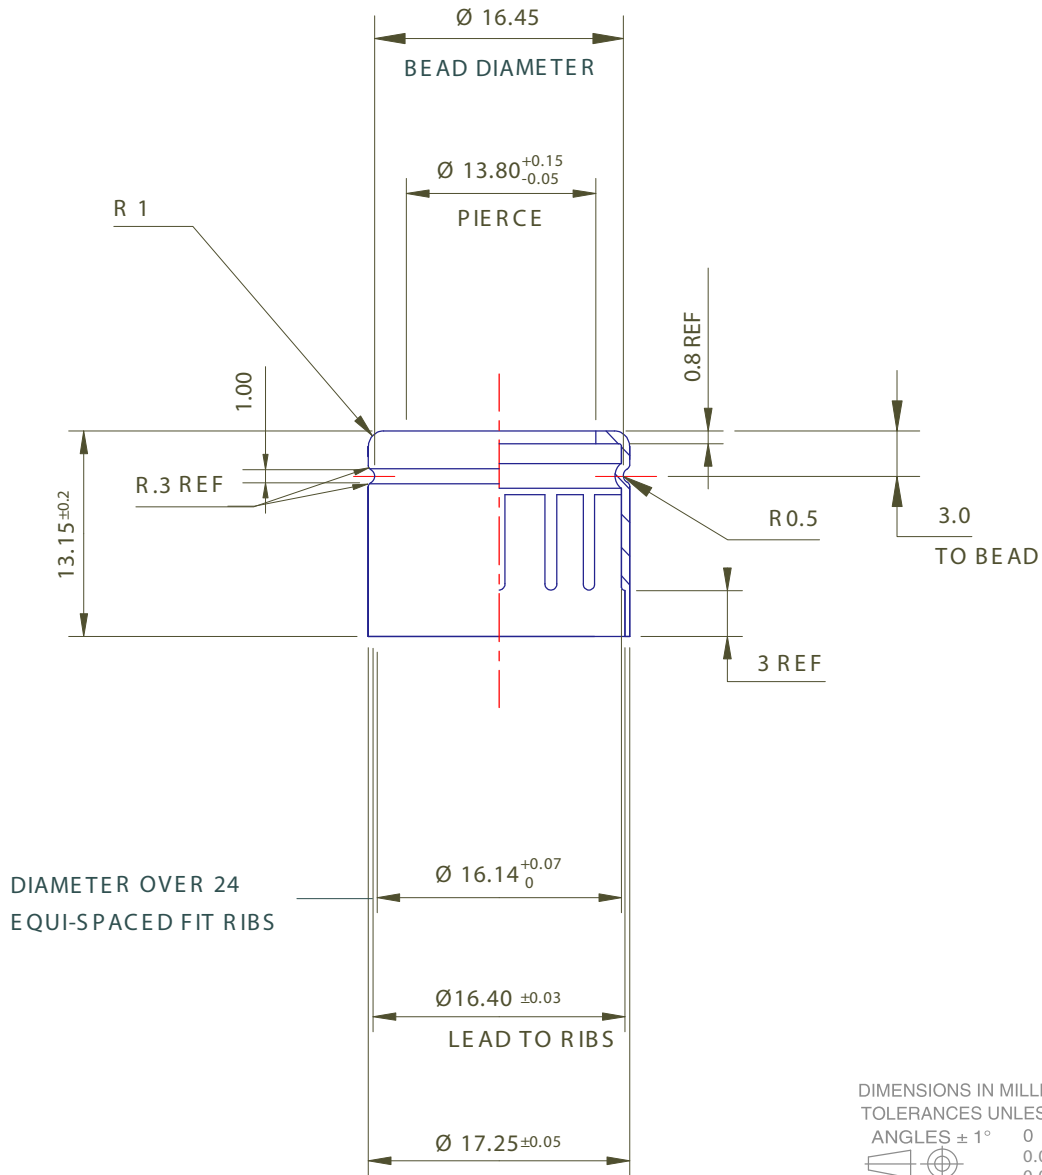

PRODUCT CODE: KIT100KULTLW

PRODUCT: BOTTLE	CAPACITY: 100ml	MATERIAL: GLASS	COLOR: CLEAR
DIMENSIONS: 61.3MM (w) X 100MM (h)		Expansion: 5% 109 ml 3ml	Weight: 226g Type: Perfume
DOC TYPE: TECHNICAL DRAWING	DATE: 2/19/19	REVISION: R1	

These drawings and specifications are the property of Instockpack and shall not be copied, reproduced, or used in any manner without the prior consent of Instockpack.

PRODUCT: COLLAR	
MATERIAL: ALUMINUM	COLOR: SHINY SILVER
COLSURE TYPE: CRIMP ON	DATE: 2/14/19
DOC TYPE: TECHNICAL DRAWING	REVISION: R1
<p>These drawings and specifications are the property of Instockpack and shall not be copied, reproduced, or used in any manner without the prior consent of Instockpack.</p>	

L : Length to be defined at order

L<sub>maxi</sub> = 160  
L<sub>mini</sub> = 12

PRODUCT: PUMP	
COLOR: SHINY SILVER	MATERIAL: ALUMINUM
PUMP VP4/70 CS15 FEA-ACTUATOR	
CLOSURE TYPE: CRIMP ON	DATE: 2/14/19
DOC TYPE: TECHNICAL DRAWING	REVISION: R1
These drawings and specifications are the property of Instockpack and shall not be copied, reproduced, or used in any manner without the prior consent of Instockpack.	

SECTION A-A

Max pump height:  
23,5 mm.

PRODUCT: CAP

MATERIAL: WOOD

COLOR: RAW ASH

DIMENSIONS: 27MM (w) X 30MM (h)

SCALE: 2:1

CLOSURE TYPE: PUSH