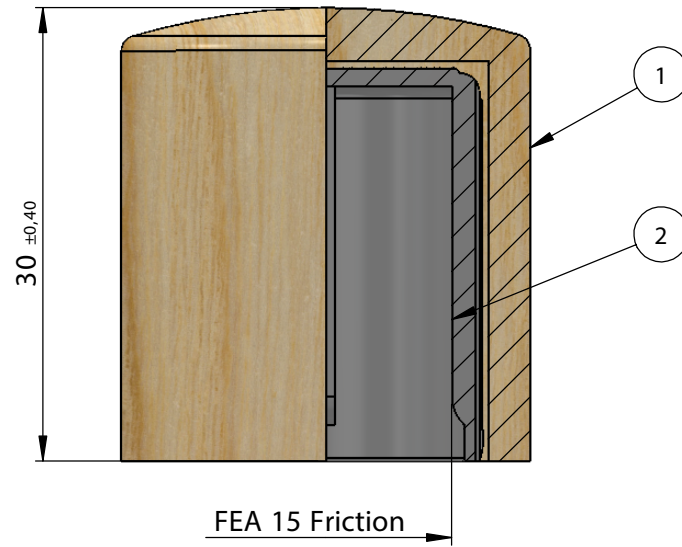

PRODUCT CODE: KIT100KULTLW

PRODUCT: BOTTLE	CAPACITY: 100ml	MATERIAL: GLASS	COLOR: CLEAR
DIMENSIONS: 61.3MM (w) X 100MM (h)		Expansion: 5% 109 ml 3ml	Weight: 226g Type: Perfume
DOC TYPE: TECHNICAL DRAWING	DATE: 2/19/19	REVISION: R1	

These drawings and specifications are the property of Instockpack and shall not be copied, reproduced, or used in any manner without the prior consent of Instockpack.

PRODUCT: COLLAR	
MATERIAL: ALUMINUM	COLOR: SHINY SILVER
COLSURE TYPE: CRIMP ON	DATE: 2/14/19
DOC TYPE: TECHNICAL DRAWING	REVISION: R1
<p>These drawings and specifications are the property of Instockpack and shall not be copied, reproduced, or used in any manner without the prior consent of Instockpack.</p>	

L : Length to be defined at order

L<sub>maxi</sub> = 160  
L<sub>mini</sub> = 12

PRODUCT: PUMP	
COLOR: SHINY SILVER	MATERIAL: ALUMINUM
PUMP VP4/70 CS15 FEA-ACTUATOR	
CLOSURE TYPE: CRIMP ON	DATE: 2/14/19
DOC TYPE: TECHNICAL DRAWING	REVISION: R1
These drawings and specifications are the property of Instockpack and shall not be copied, reproduced, or used in any manner without the prior consent of Instockpack.	

SECTION A-A

Max pump height:  
23,5 mm.

PRODUCT: CAP

MATERIAL: WOOD

COLOR: RAW ASH

DIMENSIONS: 27MM (w) X 30MM (h)

SCALE: 2:1

CLOSURE TYPE: PUSH