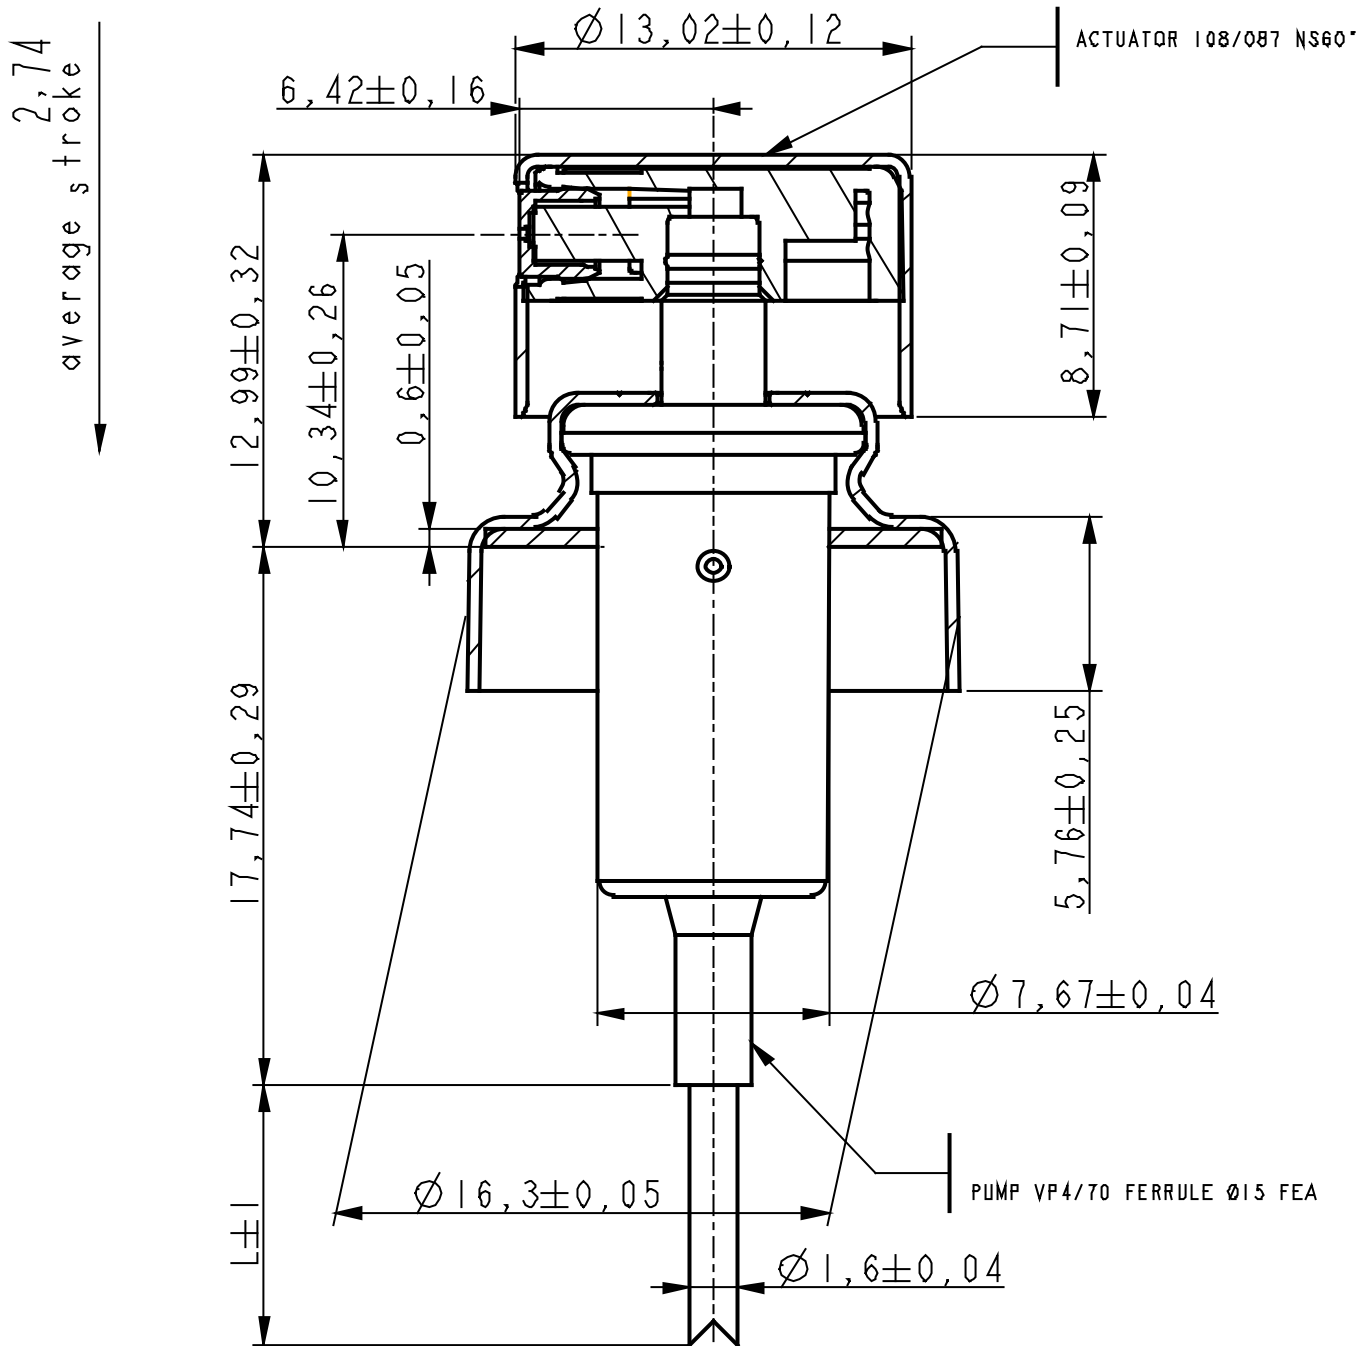

PRODUCT CODE: KIT100KULTLW

PRODUCT: BOTTLE	CAPACITY: 100ml	MATERIAL: GLASS	COLOR: CLEAR
DIMENSIONS: 61.3MM (w) X 100MM (h)		Expansion: 5% 109 ml 3ml	Weight: 226g Type: Perfume
DOC TYPE: TECHNICAL DRAWING	DATE: 2/19/19	REVISION: R1	

These drawings and specifications are the property of Instockpack and shall not be copied, reproduced, or used in any manner without the prior consent of Instockpack.

PRODUCT: COLLAR	
MATERIAL: ALUMINUM	COLOR: SHINY SILVER
COLSURE TYPE: CRIMP ON	DATE: 2/14/19
DOC TYPE: TECHNICAL DRAWING	REVISION: R1
<p>These drawings and specifications are the property of Instockpack and shall not be copied, reproduced, or used in any manner without the prior consent of Instockpack.</p>	

L : Length to be defined at order

L<sub>maxi</sub> = 160  
L<sub>mini</sub> = 12

PRODUCT: PUMP	
COLOR: SHINY SILVER	MATERIAL: ALUMINUM
PUMP VP4/70 CS15 FEA-ACTUATOR	
CLOSURE TYPE: CRIMP ON	DATE: 2/14/19
DOC TYPE: TECHNICAL DRAWING	REVISION: R1
These drawings and specifications are the property of Instockpack and shall not be copied, reproduced, or used in any manner without the prior consent of Instockpack.	

SECTION A-A

Max pump height:  
23,5 mm.

PRODUCT: CAP

MATERIAL: WOOD

COLOR: RAW ASH

DIMENSIONS: 27MM (w) X 30MM (h)

SCALE: 2:1

CLOSURE TYPE: PUSH