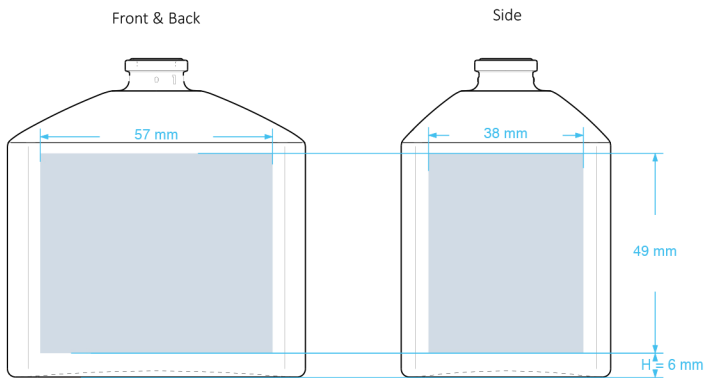

PRODUCT CODE: KIT100KULTLW

SCALE: 1/1

PRODUCT: GLASS BOTTLE

DATE: 10/23/19

DOC TYPE: PRINT AREA

REVISION: R1

These drawings and specifications are the property of Instockpack and shall not be copied, reproduced, or used in any manner without the prior consent of Instockpack.

instockpack.