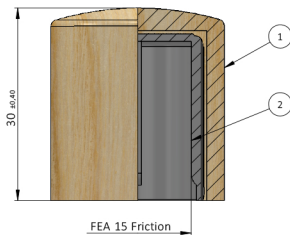

SECTION A-A

Max pump height:
23,5 mm.

PRODUCT: CAP

MATERIAL: WOOD

COLOR: RAW ASH

DIMENSIONS: 27MM (w) X 30MM (h)

SCALE: 2:1

CLOSURE TYPE: PUSH

DATE: 2/14/19

DOC TYPE: TECHNICAL DRAWING

REVISION: R1

instockpack.