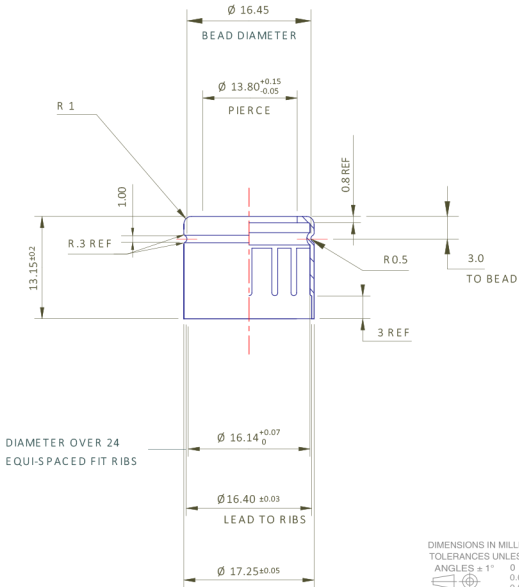

PRODUCT: COLLAR

MATERIAL: ALUMINUM

COLOR: SHINY SILVER

COLSURE TYPE: CRIMP ON

DATE: 2/14/19

DOC TYPE: TECHNICAL DRAWING

REVISION: R1

These drawings and specifications are the property of Instockpack and shall not be copied, reproduced, or used in any manner without the prior consent of Instockpack.

instockpack.