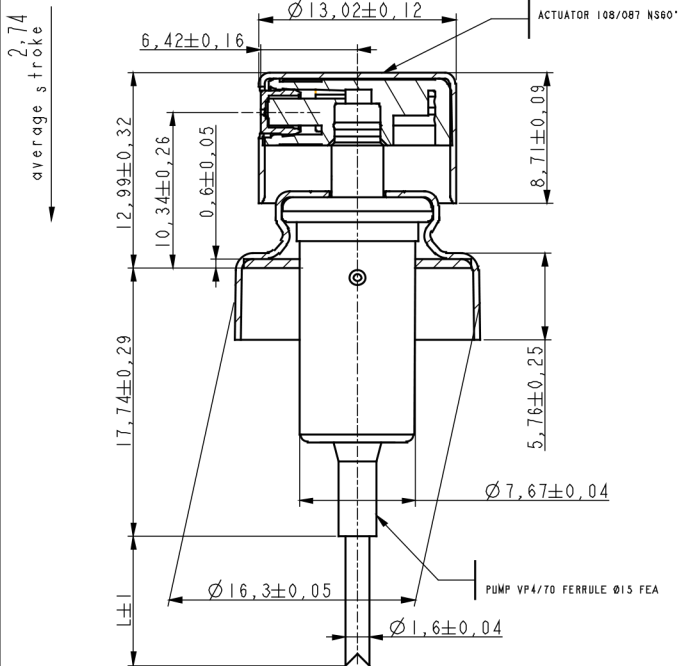

PRODUCT CODE: KIT100KULTW

PRODUCT: BOTTLE

CAPACITY: 100ml

MATERIAL: GLASS

COLOR: CLEAR

DIMENSIONS: 61.3MM (w) X 100MM (h)

Expansion: 5%
109 ml 3ml

Weight: 226g
Type: Perfume

PRODUCT: COLLAR

MATERIAL: ALUMINUM

COLOR: SHINY SILVER

COLSURE TYPE: CRIMP ON

DATE: 2/14/19

DOC TYPE: TECHNICAL DRAWING

REVISION: R1

These drawings and specifications are the property of Instockpack and shall not be copied, reproduced, or used in any manner without the prior consent of Instockpack.

instockpack.

L : Length to be defined at order

Lmaxi=160
Lmini= 12

PRODUCT: PUMP

COLOR: SHINY SILVER

MATERIAL: ALUMINUM

PUMP VP4/70 CS15 FEA-ACTUATOR

CLOSURE TYPE: CRIMP ON

SECTION A-A

Max pump height:
23,5 mm.

PRODUCT: CAP

MATERIAL: WOOD

COLOR: RAW ASH

DIMENSIONS: 27MM (w) X 30MM (h)

SCALE: 2:1

CLOSURE TYPE: PUSH