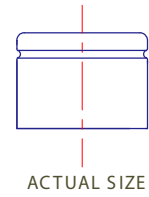

PRODUCT CODE: KIT100KULTDW

PRODUCT: BOTTLE	CAPACITY: 100ml	MATERIAL: GLASS	COLOR: CLEAR
DIMENSIONS: 61.3MM (w) X 100MM (h)		Expansion: 5% 109 ml 3ml	Weight: 226g Type: Perfume
DOC TYPE: TECHNICAL DRAWING	DATE: 2/19/19	REVISION: R1	

These drawings and specifications are the property of Instockpack and shall not be copied, reproduced, or used in any manner without the prior consent of Instockpack.

PRODUCT: COLLAR	
MATERIAL: ALUMINUM	COLOR: SHINY SILVER
COLSURE TYPE: CRIMP ON	DATE: 2/14/19
DOC TYPE: TECHNICAL DRAWING	REVISION: R1
These drawings and specifications are the property of Instockpack and shall not be copied, reproduced, or used in any manner without the prior consent of Instockpack.	

L : Length to be defined at order

L_{maxi} = 160
L_{mini} = 12

PRODUCT: PUMP	
COLOR: SHINY SILVER	MATERIAL: ALUMINUM
PUMP VP4/70 CS15 FEA-ACTUATOR	
CLOSURE TYPE: CRIMP ON	DATE: 2/14/19
DOC TYPE: TECHNICAL DRAWING	REVISION: R1
These drawings and specifications are the property of Instockpack and shall not be copied, reproduced, or used in any manner without the prior consent of Instockpack.	

SECTION A-A

Max pump height:
23,5 mm.

PRODUCT: CAP	
MATERIAL: WOOD	COLOR: DARK WOOD
DIMENSIONS: 27MM (w) X 30MM (h)	SCALE: 2:1
CLOSURE TYPE: PUSH	DATE: 2/14/19
DOC TYPE: TECHNICAL DRAWING	REVISION: R1
These drawings and specifications are the property of Instockpack and shell not be copied, reproduced, or used in any manner without the prior consent of Instockpack.	