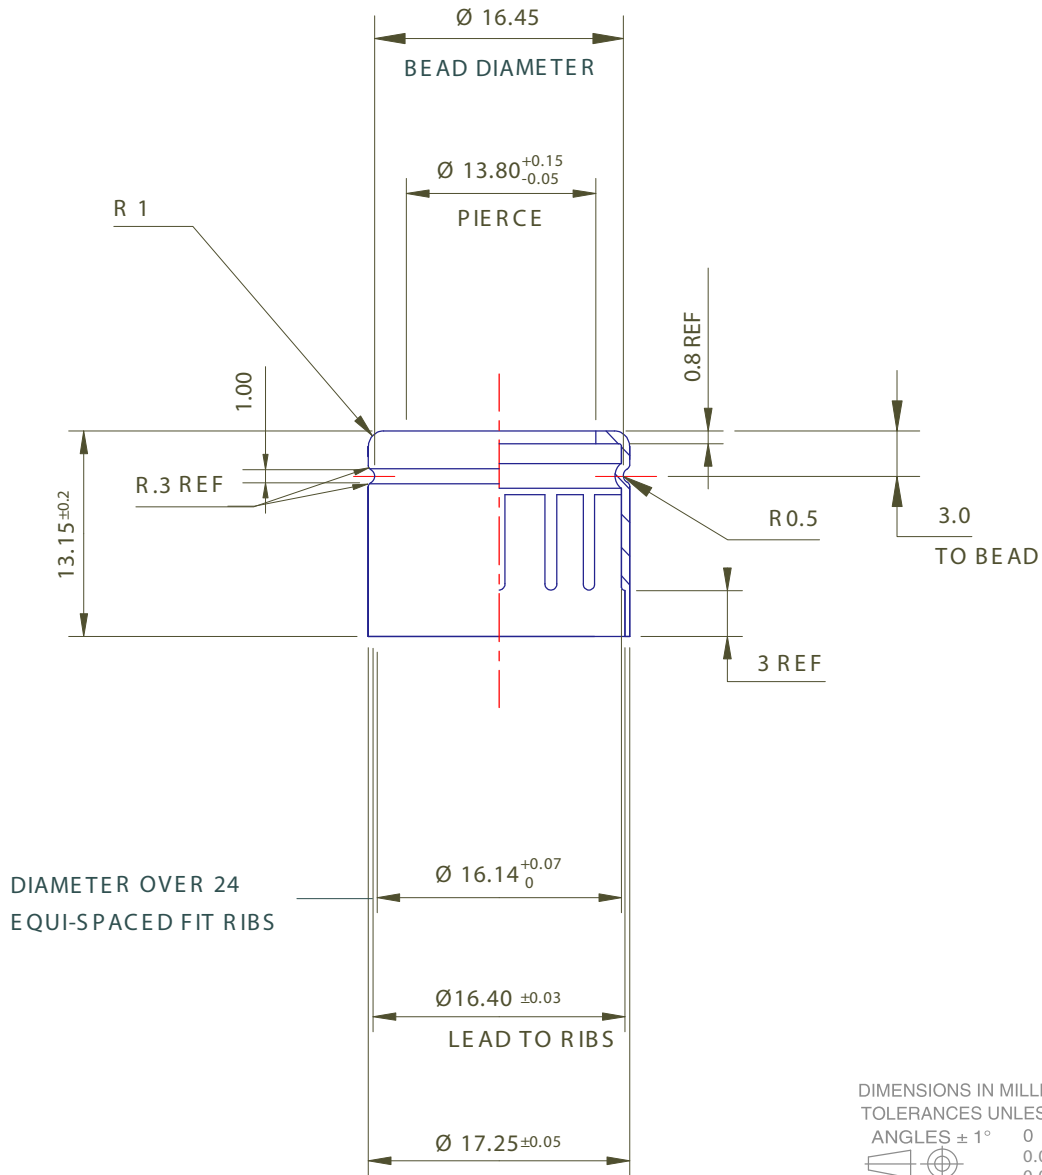

PRODUCT CODE: KIT100KULTDW

PRODUCT: BOTTLE	CAPACITY: 100ml	MATERIAL: GLASS	COLOR: CLEAR
DIMENSIONS: 61.3MM (w) X 100MM (h)		Expansion: 5% 109 ml 3ml	Weight: 226g Type: Perfume
DOC TYPE: TECHNICAL DRAWING	DATE: 2/19/19	REVISION: R1	

These drawings and specifications are the property of Instockpack and shall not be copied, reproduced, or used in any manner without the prior consent of Instockpack.

PRODUCT: COLLAR	
MATERIAL: ALUMINUM	COLOR: SHINY SILVER
COLSURE TYPE: CRIMP ON	DATE: 2/14/19
DOC TYPE: TECHNICAL DRAWING	REVISION: R1
These drawings and specifications are the property of Instockpack and shall not be copied, reproduced, or used in any manner without the prior consent of Instockpack.	

L : Length to be defined at order

L_{maxi} = 160
L_{mini} = 12

PRODUCT: PUMP	
COLOR: SHINY SILVER	MATERIAL: ALUMINUM
PUMP VP4/70 CS15 FEA-ACTUATOR	
CLOSURE TYPE: CRIMP ON	DATE: 2/14/19
DOC TYPE: TECHNICAL DRAWING	REVISION: R1
These drawings and specifications are the property of Instockpack and shall not be copied, reproduced, or used in any manner without the prior consent of Instockpack.	

SECTION A-A

Max pump height:
23,5 mm.

PRODUCT: CAP	
MATERIAL: WOOD	COLOR: DARK WOOD
DIMENSIONS: 27MM (w) X 30MM (h)	SCALE: 2:1
CLOSURE TYPE: PUSH	DATE: 2/14/19
DOC TYPE: TECHNICAL DRAWING	REVISION: R1
These drawings and specifications are the property of Instockpack and shell not be copied, reproduced, or used in any manner without the prior consent of Instockpack.	