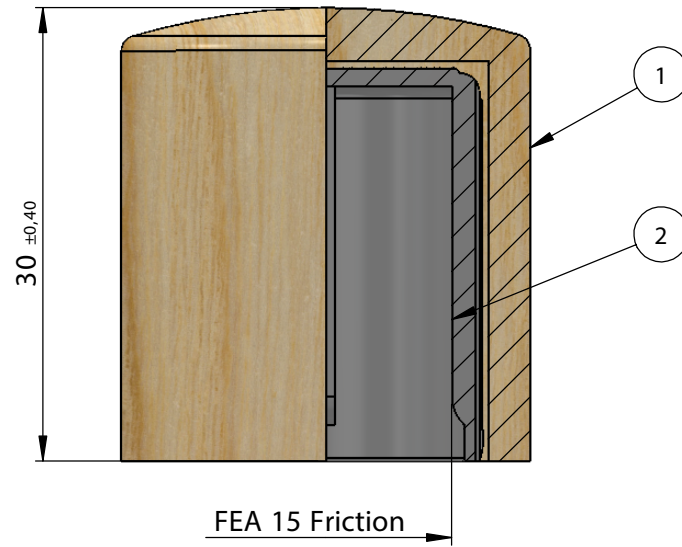

PRODUCT CODE: KIT100KULTDW

PRODUCT: BOTTLE	CAPACITY: 100ml	MATERIAL: GLASS	COLOR: CLEAR
DIMENSIONS: 61.3MM (w) X 100MM (h)		Expansion: 5% 109 ml 3ml	Weight: 226g Type: Perfume
DOC TYPE: TECHNICAL DRAWING	DATE: 2/19/19	REVISION: R1	

These drawings and specifications are the property of Instockpack and shall not be copied, reproduced, or used in any manner without the prior consent of Instockpack.

PRODUCT: COLLAR	
MATERIAL: ALUMINUM	COLOR: SHINY SILVER
COLSURE TYPE: CRIMP ON	DATE: 2/14/19
DOC TYPE: TECHNICAL DRAWING	REVISION: R1
These drawings and specifications are the property of Instockpack and shall not be copied, reproduced, or used in any manner without the prior consent of Instockpack.	

L : Length to be defined at order

L_{maxi} = 160
L_{mini} = 12

PRODUCT: PUMP	
COLOR: SHINY SILVER	MATERIAL: ALUMINUM
PUMP VP4/70 CS15 FEA-ACTUATOR	
CLOSURE TYPE: CRIMP ON	DATE: 2/14/19
DOC TYPE: TECHNICAL DRAWING	REVISION: R1
These drawings and specifications are the property of Instockpack and shall not be copied, reproduced, or used in any manner without the prior consent of Instockpack.	

SECTION A-A

Max pump height:
23,5 mm.

PRODUCT: CAP	
MATERIAL: WOOD	COLOR: DARK WOOD
DIMENSIONS: 27MM (w) X 30MM (h)	SCALE: 2:1
CLOSURE TYPE: PUSH	DATE: 2/14/19
DOC TYPE: TECHNICAL DRAWING	REVISION: R1
These drawings and specifications are the property of Instockpack and shell not be copied, reproduced, or used in any manner without the prior consent of Instockpack.	