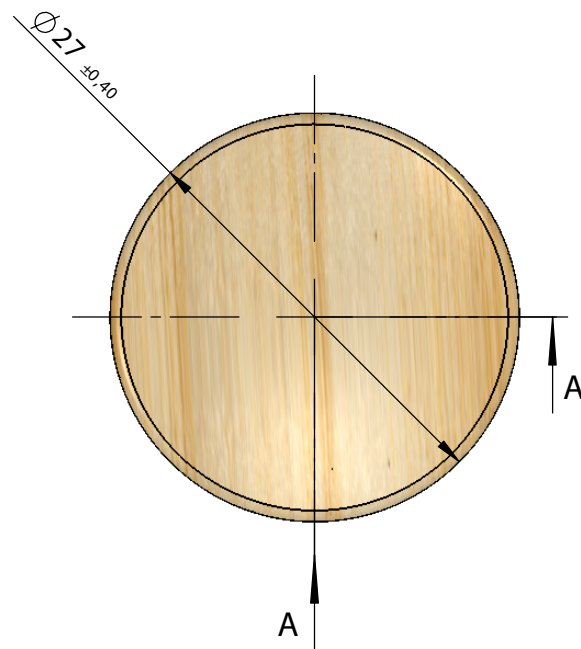

PRODUCT CODE: KIT100KULTDW

PRODUCT: BOTTLE	CAPACITY: 100ml	MATERIAL: GLASS	COLOR: CLEAR
DIMENSIONS: 61.3MM (w) X 100MM (h)		Expansion: 5% 109 ml 3ml	Weight: 226g Type: Perfume
DOC TYPE: TECHNICAL DRAWING	DATE: 2/19/19	REVISION: R1	

These drawings and specifications are the property of Instockpack and shall not be copied, reproduced, or used in any manner without the prior consent of Instockpack.

PRODUCT: COLLAR	
MATERIAL: ALUMINUM	COLOR: SHINY SILVER
COLSURE TYPE: CRIMP ON	DATE: 2/14/19
DOC TYPE: TECHNICAL DRAWING	REVISION: R1
These drawings and specifications are the property of Instockpack and shall not be copied, reproduced, or used in any manner without the prior consent of Instockpack.	

L : Length to be defined at order

L_{maxi} = 160
L_{mini} = 12

PRODUCT: PUMP	
COLOR: SHINY SILVER	MATERIAL: ALUMINUM
PUMP VP4/70 CS15 FEA-ACTUATOR	
CLOSURE TYPE: CRIMP ON	DATE: 2/14/19
DOC TYPE: TECHNICAL DRAWING	REVISION: R1
These drawings and specifications are the property of Instockpack and shall not be copied, reproduced, or used in any manner without the prior consent of Instockpack.	

SECTION A-A

Max pump height:
23,5 mm.

PRODUCT: CAP	
MATERIAL: WOOD	COLOR: DARK WOOD
DIMENSIONS: 27MM (w) X 30MM (h)	SCALE: 2:1
CLOSURE TYPE: PUSH	DATE: 2/14/19
DOC TYPE: TECHNICAL DRAWING	REVISION: R1
These drawings and specifications are the property of Instockpack and shell not be copied, reproduced, or used in any manner without the prior consent of Instockpack.	