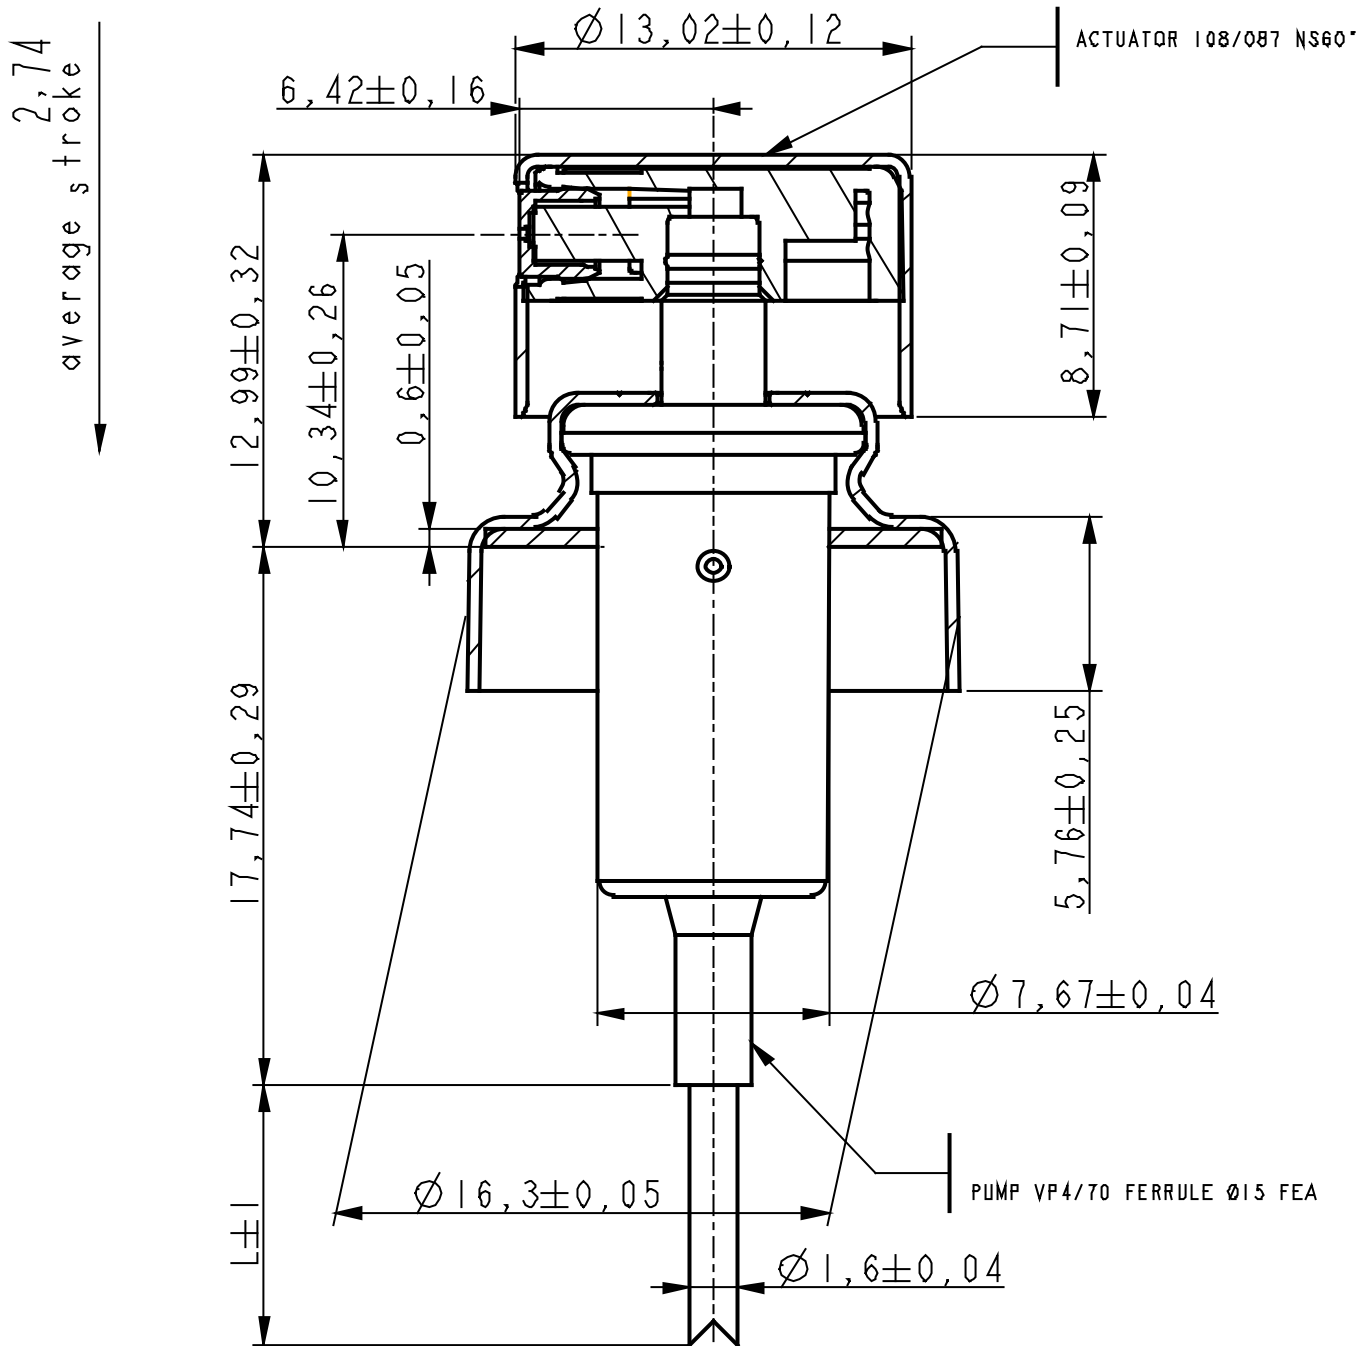

PRODUCT CODE: KIT100KULTDW

PRODUCT: BOTTLE	CAPACITY: 100ml	MATERIAL: GLASS	COLOR: CLEAR
DIMENSIONS: 61.3MM (w) X 100MM (h)		Expansion: 5% 109 ml 3ml	Weight: 226g Type: Perfume
DOC TYPE: TECHNICAL DRAWING	DATE: 2/19/19	REVISION: R1	

These drawings and specifications are the property of Instockpack and shall not be copied, reproduced, or used in any manner without the prior consent of Instockpack.

PRODUCT: COLLAR	
MATERIAL: ALUMINUM	COLOR: SHINY SILVER
COLSURE TYPE: CRIMP ON	DATE: 2/14/19
DOC TYPE: TECHNICAL DRAWING	REVISION: R1
These drawings and specifications are the property of Instockpack and shall not be copied, reproduced, or used in any manner without the prior consent of Instockpack.	

L : Length to be defined at order

L_{maxi} = 160
L_{mini} = 12

PRODUCT: PUMP	
COLOR: SHINY SILVER	MATERIAL: ALUMINUM
PUMP VP4/70 CS15 FEA-ACTUATOR	
CLOSURE TYPE: CRIMP ON	DATE: 2/14/19
DOC TYPE: TECHNICAL DRAWING	REVISION: R1
These drawings and specifications are the property of Instockpack and shall not be copied, reproduced, or used in any manner without the prior consent of Instockpack.	

SECTION A-A

Max pump height:
23,5 mm.

PRODUCT: CAP	
MATERIAL: WOOD	COLOR: DARK WOOD
DIMENSIONS: 27MM (w) X 30MM (h)	SCALE: 2:1
CLOSURE TYPE: PUSH	DATE: 2/14/19
DOC TYPE: TECHNICAL DRAWING	REVISION: R1
These drawings and specifications are the property of Instockpack and shell not be copied, reproduced, or used in any manner without the prior consent of Instockpack.	