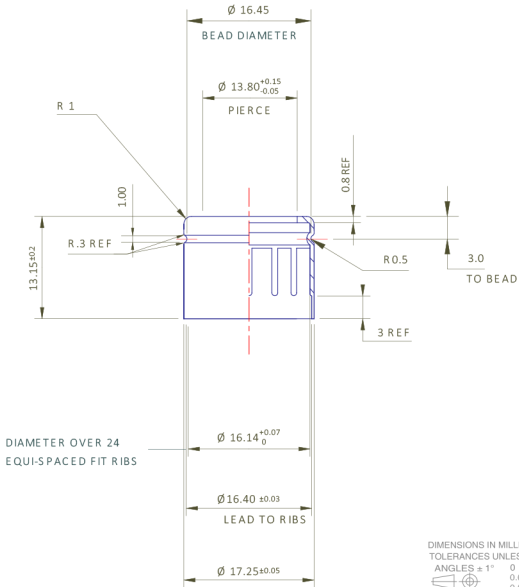

PRODUCT CODE: KIT100KULTDW

PRODUCT: BOTTLE	CAPACITY: 100ml	MATERIAL: GLASS	COLOR: CLEAR
DIMENSIONS: 61.3MM (w) X 100MM (h)		Expansion: 5% 109 ml 3ml	Weight: 226g Type: Perfume
DOC TYPE: TECHNICAL DRAWING	DATE: 2/19/19	REVISION: R1	

instockpack.

2,74
average stroke

L : Length to be defined at order

Lmaxi=160
Lmini= 12

PRODUCT: PUMP	
COLOR: SHINY SILVER	MATERIAL: ALUMINUM
PUMP VP4/70 CSIS FEA-ACTUATOR	
CLOSURE TYPE: CRIMP ON	DATE: 2/14/19
DOC TYPE: TECHNICAL DRAWING	REVISION: R1

These drawings and specifications are the property of Instockpack and shall not be copied, reproduced, or used in any manner without the prior consent of Instockpack.

SECTION A-A

Max pump height:
23,5 mm.

PRODUCT: CAP

MATERIAL: WOOD

COLOR: DARK WOOD

DIMENSIONS: 27MM (w) X 30MM (h)

SCALE: 2:1

CLOSURE TYPE: PUSH

DATE: 2/14/19

DOC TYPE: TECHNICAL DRAWING