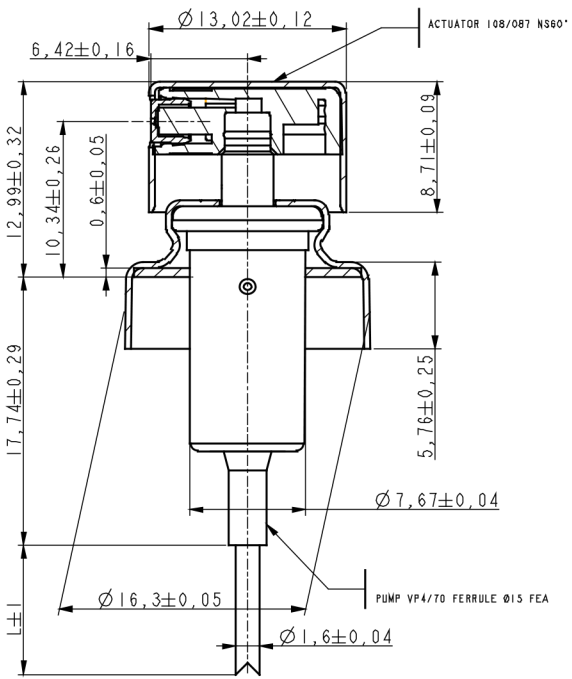

PRODUCT CODE: KIT100KULTDW

PRODUCT: BOTTLE	CAPACITY: 100ml	MATERIAL: GLASS	COLOR: CLEAR
DIMENSIONS: 61.3MM (w) X 100MM (h)		Expansion: 5% 109 ml 3ml	Weight: 226g Type: Perfume
DOC TYPE: TECHNICAL DRAWING	DATE: 2/19/19	REVISION: R1	

instockpack.

2,74
average stroke

L : Length to be defined at order

Lmaxi=160
Lmini= 12

PRODUCT: PUMP	
COLOR: SHINY SILVER	MATERIAL: ALUMINUM
PUMP VP4/70 CSIS FEA-ACTUATOR	
CLOSURE TYPE: CRIMP ON	DATE: 2/14/19
DOC TYPE: TECHNICAL DRAWING	REVISION: R1

These drawings and specifications are the property of Instockpack and shall not be copied, reproduced, or used in any manner without the prior consent of Instockpack.

SECTION A-A

Max pump height:
23,5 mm.

PRODUCT: CAP

MATERIAL: WOOD

COLOR: DARK WOOD

DIMENSIONS: 27MM (w) X 30MM (h)

SCALE: 2:1

CLOSURE TYPE: PUSH

DATE: 2/14/19

DOC TYPE: TECHNICAL DRAWING