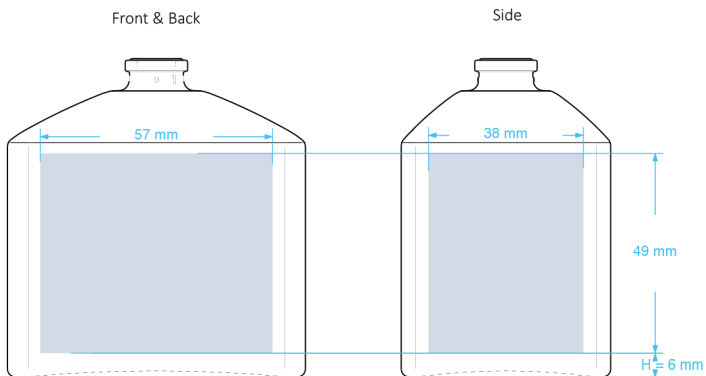

PRODUCT CODE: KIT100KULTDW

SCALE: 1/1

PRODUCT: GLASS BOTTLE

DATE: 10/24/19

DOC TYPE: PRINT AREA

REVISION: R1

These drawings and specifications are the property of Instockpack and shall not be copied, reproduced, or used in any manner without the prior consent of Instockpack.

instockpack.