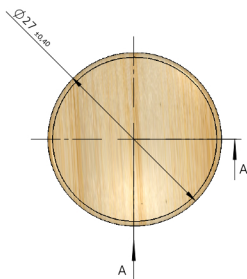

SECTION A-A

Max pump height:
23,5 mm.

PRODUCT: CAP

MATERIAL: WOOD

COLOR: DARK WOOD

DIMENSIONS: 27MM (w) X 30MM (h)

SCALE: 2:1

CLOSURE TYPE: PUSH

DATE: 2/14/19

DOC TYPE: TECHNICAL DRAWING

REVISION: R1

instockpack.