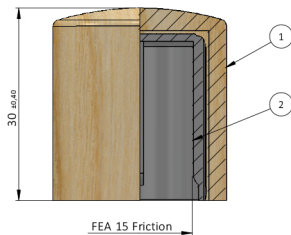

SECTION A-A

Max pump height:
23,5 mm.

PRODUCT: CAP

MATERIAL: WOOD

COLOR: DARK WOOD

DIMENSIONS: 27MM (w) X 30MM (h)

SCALE: 2:1

CLOSURE TYPE: PUSH

DATE: 2/14/19

DOC TYPE: TECHNICAL DRAWING

REVISION: R1

instockpack.