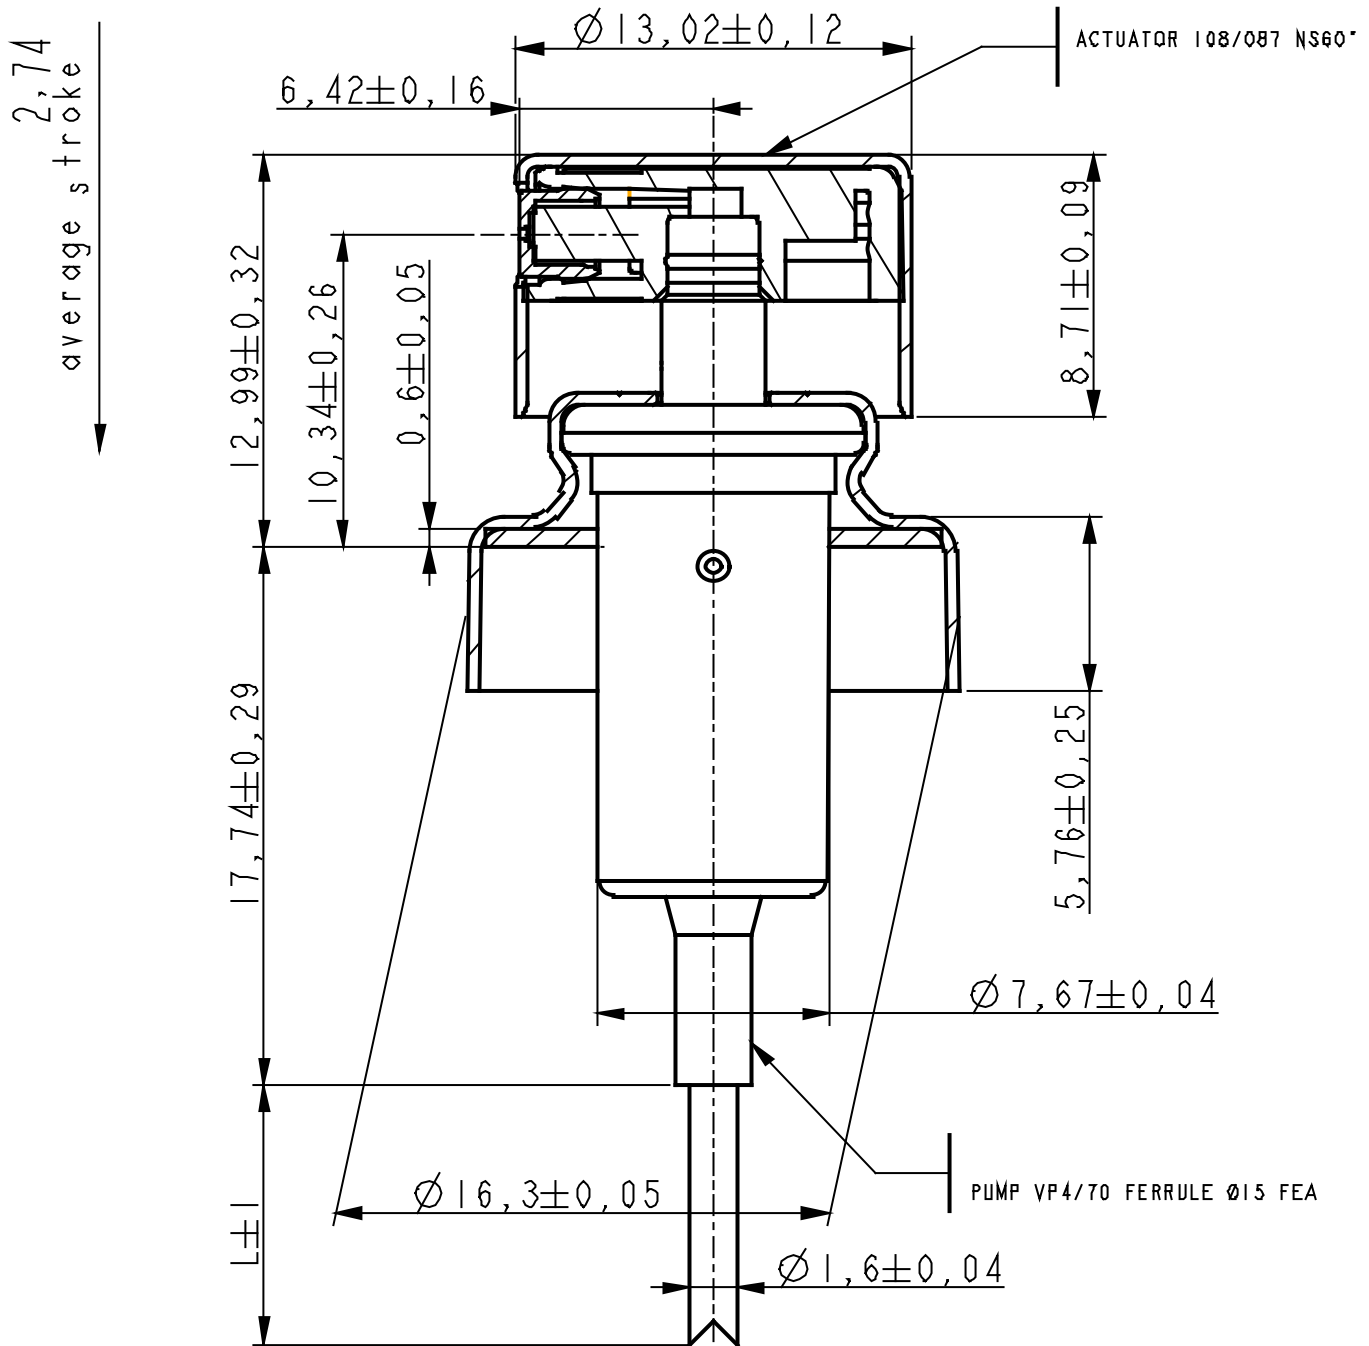

100 ml Expans on: 5 % Contenance RB: 109 ml ± 3 ml POIDS: 215 g env.
 Miri Interieur col (MIC): Ø 8.2 mm Tmaxi produit: 40 °C

PRODUCT CODE: KIT100DECALW

DIMENSIONS: 72MM (w) X 115MM (h)	PRODUCT: BOTTLE	MATERIAL: GLASS	COLOR: CLEAR
DOC TYPE: TECHNICAL DRAWING	DATE: 2/22/19	REVISION: R1	

L : Length to be defined at order

L_{maxi} = 160
L_{mini} = 12

PRODUCT: PUMP	
COLOR: SHINY SILVER	MATERIAL: ALUMINUM
PUMP VP4/70 CS15 FEA-ACTUATOR	
CLOSURE TYPE: CRIMP ON	DATE: 2/14/19
DOC TYPE: TECHNICAL DRAWING	REVISION: R1
These drawings and specifications are the property of Instockpack and shall not be copied, reproduced, or used in any manner without the prior consent of Instockpack.	

SECTION A-A

Max pump height:
23,5 mm.

PRODUCT: CAP	
MATERIAL: WOOD	COLOR: RAW ASH
DIMENSIONS: 27MM (w) X 30MM (h)	SCALE: 2:1
CLOSURE TYPE: PUSH	DATE: 2/14/19
DOC TYPE: TECHNICAL DRAWING	REVISION: R1
These drawings and specifications are the property of Instockpack and shell not be copied, reproduced, or used in any manner without the prior consent of Instockpack.	