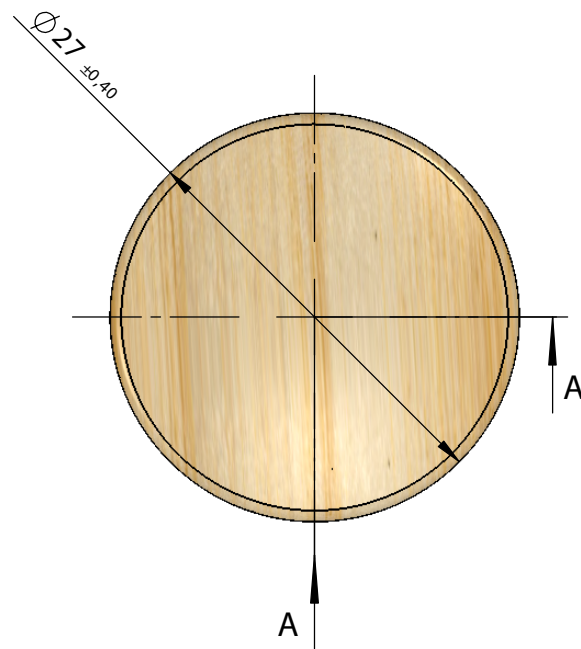

100 ml Expans on: 5 % Contenance RB: 109 ml ± 3 ml POIDS: 215 g env.
 Miri Interieur col (MIC): Ø 8.2 mm Tmaxi produit: 40 °C

PRODUCT CODE: KIT100DECALW

DIMENSIONS: 72MM (w) X 115MM (h)	PRODUCT: BOTTLE	MATERIAL: GLASS	COLOR: CLEAR
DOC TYPE: TECHNICAL DRAWING	DATE: 2/22/19	REVISION: R1	

MATERIAL: ALUMINUM

COLOR: SHINY SILVER

COLSURE TYPE: CRIMP ON

DATE: 2/14/19

DOC TYPE: TECHNICAL DRAWING

REVISION: R1

These drawings and specifications are the property of Instockpack and shall not be copied, reproduced, or used in any manner without the prior consent of Instockpack.

SECTION A-A

Max pump height:
23,5 mm.

PRODUCT: CAP	
MATERIAL: WOOD	COLOR: RAW ASH
DIMENSIONS: 27MM (w) X 30MM (h)	SCALE: 2:1
CLOSURE TYPE: PUSH	DATE: 2/14/19
DOC TYPE: TECHNICAL DRAWING	REVISION: R1
These drawings and specifications are the property of Instockpack and shell not be copied, reproduced, or used in any manner without the prior consent of Instockpack.	