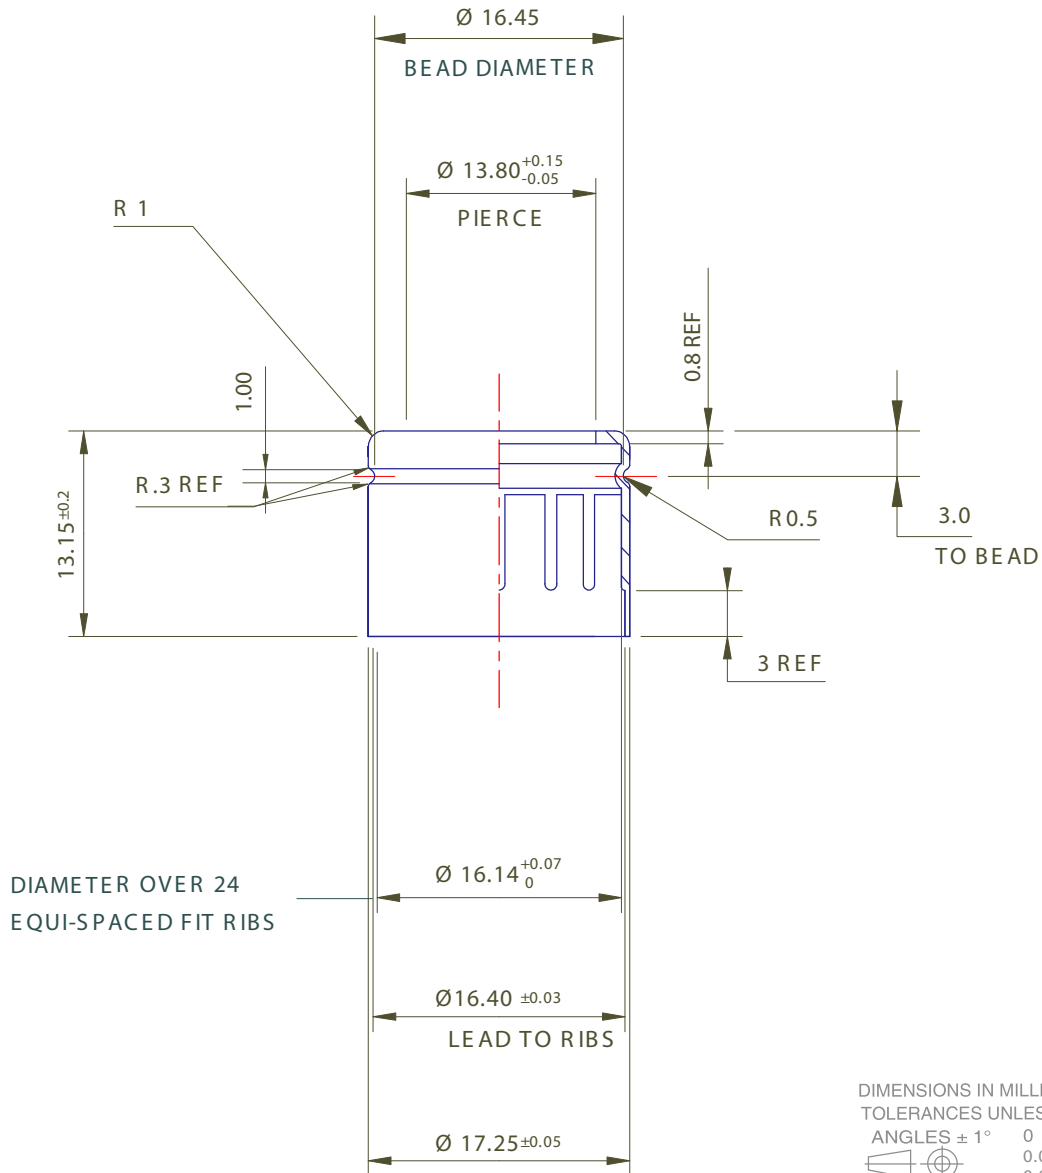

100 ml Expans on: 5 % Contenance RB: 109 ml ± 3 ml POIDS: 215 g env.
 Miri Interieur col (MIC): Ø 8.2 mm Tmaxi produit: 40 °C

PRODUCT CODE: KIT100DECALW

DIMENSIONS: 72MM (w) X 115MM (h)	PRODUCT: BOTTLE	MATERIAL: GLASS	COLOR: CLEAR
DOC TYPE: TECHNICAL DRAWING	DATE: 2/22/19	REVISION: R1	

instockpack.

These drawings and specifications are the property of Instockpack and shall not be copied, reproduced, or used in any manner without the prior consent of Instockpack.

ACTUAL SIZE

PRODUCT: COLLAR

L : Length to be defined at order

L_{maxi} = 160
L_{mini} = 12

PRODUCT: PUMP	
COLOR: SHINY SILVER	MATERIAL: ALUMINUM
PUMP VP4/70 CS15 FEA-ACTUATOR	
CLOSURE TYPE: CRIMP ON	DATE: 2/14/19
DOC TYPE: TECHNICAL DRAWING	REVISION: R1
These drawings and specifications are the property of Instockpack and shall not be copied, reproduced, or used in any manner without the prior consent of Instockpack.	

SECTION A-A

Max pump height:
23,5 mm.

PRODUCT: CAP	
MATERIAL: WOOD	COLOR: RAW ASH
DIMENSIONS: 27MM (w) X 30MM (h)	SCALE: 2:1
CLOSURE TYPE: PUSH	DATE: 2/14/19
DOC TYPE: TECHNICAL DRAWING	REVISION: R1
These drawings and specifications are the property of Instockpack and shell not be copied, reproduced, or used in any manner without the prior consent of Instockpack.	