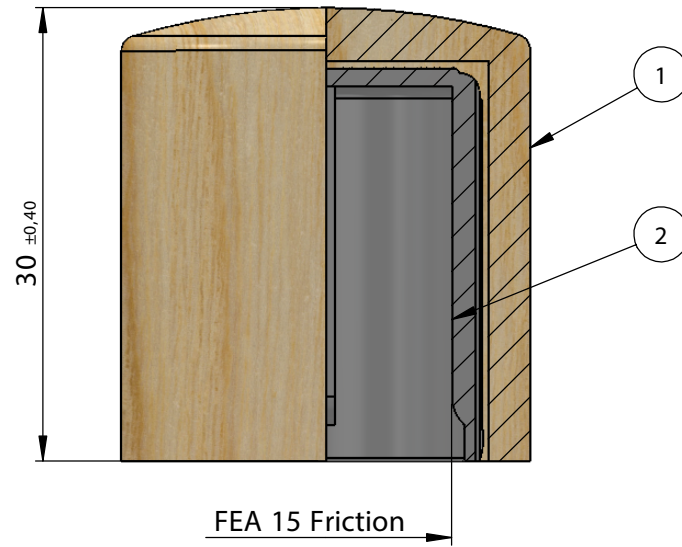

MATERIAL: ALUMINUM

COLOR: SHINY SILVER

COLSURE TYPE: CRIMP ON

DATE: 2/14/19

DOC TYPE: TECHNICAL DRAWING

REVISION: R1

These drawings and specifications are the property of Instockpack and shall not be copied, reproduced, or used in any manner without the prior consent of Instockpack.

L : Length to be defined at order

L_{maxi} = 160
L_{mini} = 12

PRODUCT: PUMP	
COLOR: SHINY SILVER	MATERIAL: ALUMINUM
PUMP VP4/70 CS15 FEA-ACTUATOR	
CLOSURE TYPE: CRIMP ON	DATE: 2/14/19
DOC TYPE: TECHNICAL DRAWING	REVISION: R1
These drawings and specifications are the property of Instockpack and shall not be copied, reproduced, or used in any manner without the prior consent of Instockpack.	

SECTION A-A

Max pump height:
23,5 mm.

PRODUCT: CAP	
MATERIAL: WOOD	COLOR: RAW ASH
DIMENSIONS: 27MM (w) X 30MM (h)	SCALE: 2:1
CLOSURE TYPE: PUSH	DATE: 2/14/19
DOC TYPE: TECHNICAL DRAWING	REVISION: R1
These drawings and specifications are the property of Instockpack and shell not be copied, reproduced, or used in any manner without the prior consent of Instockpack.	