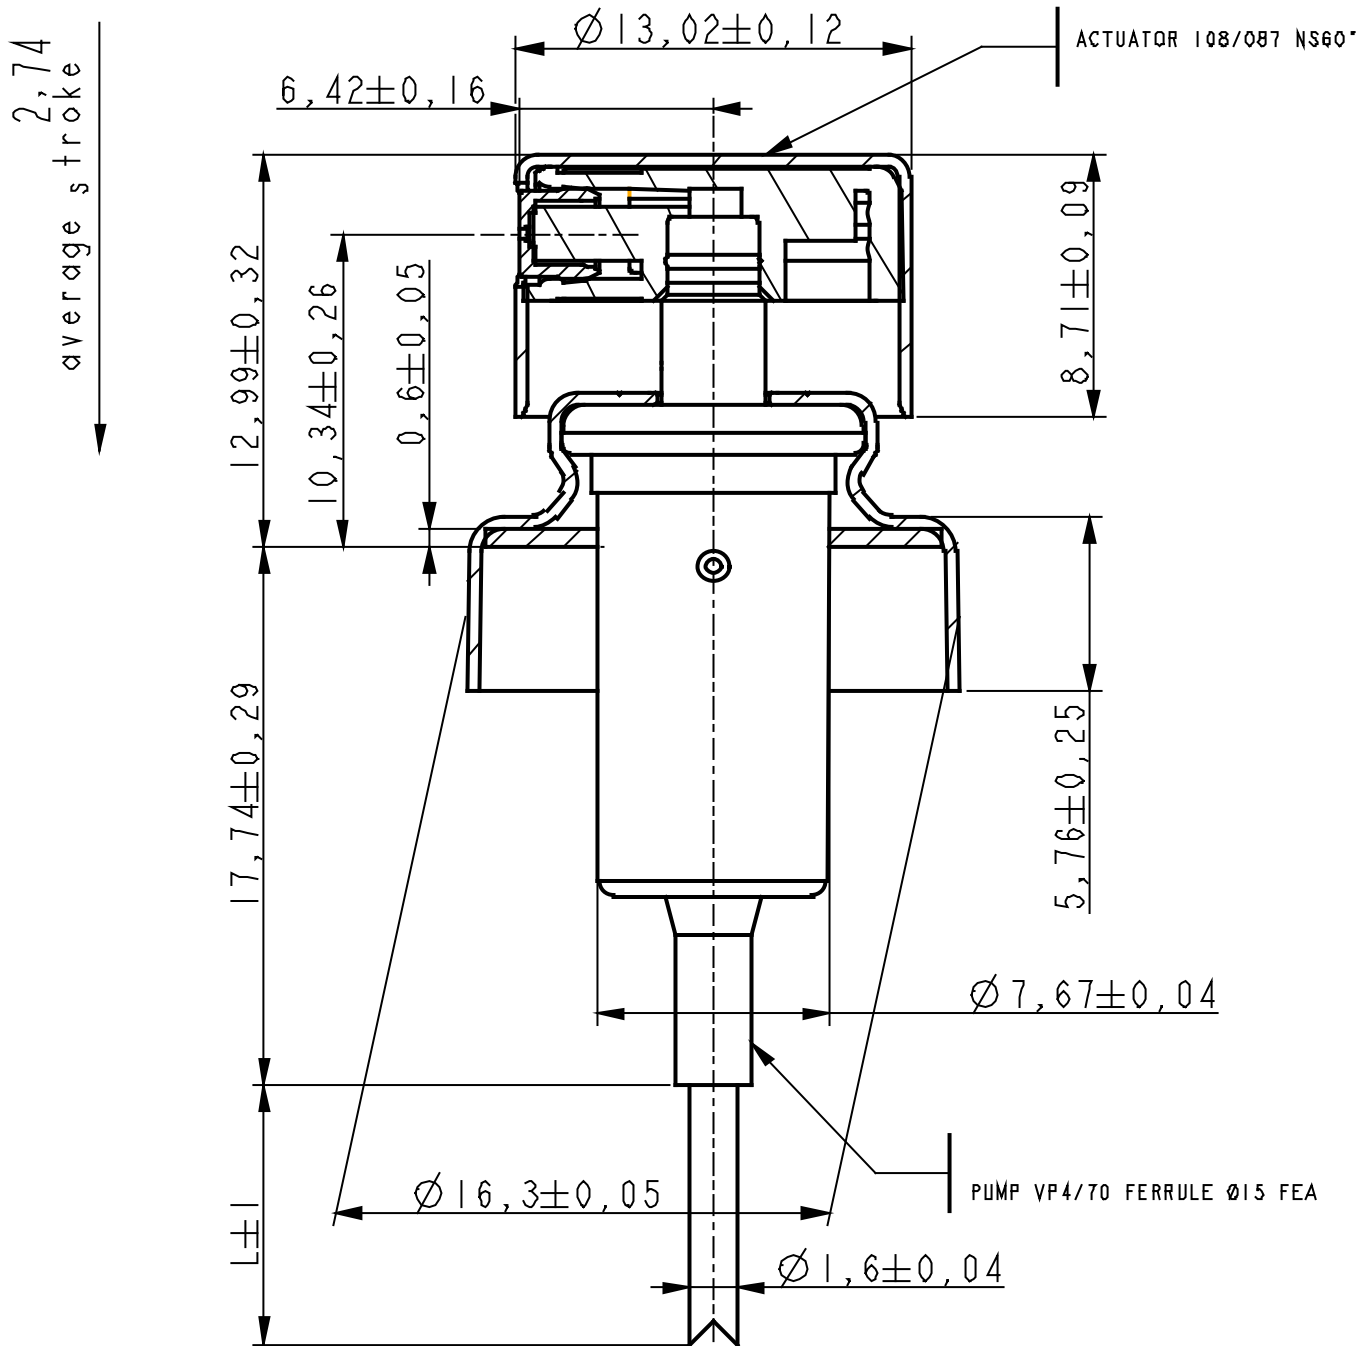

100 ml Expans on: 5 % Contenance RB: 109 ml ± 3 ml POIDS: 215 g env.
 Miri Interieur col (MIC): ∅ 8.2 mm Tmaxi produit: 40 °C

PRODUCT CODE: KIT100DECADW

DIMENSIONS: 72MM (w) X 115MM (h)	PRODUCT: BOTTLE	MATERIAL: GLASS	COLOR: CLEAR
DOC TYPE: TECHNICAL DRAWING	DATE: 2/22/19	REVISION: R1	

L : Length to be defined at order

Lmaxi = 160
Lmini = 12

PRODUCT: PUMP	
COLOR: SHINY SILVER	MATERIAL: ALUMINUM
PUMP VP4/70 CS15 FEA-ACTUATOR	
CLOSURE TYPE: CRIMP ON	DATE: 2/14/19
DOC TYPE: TECHNICAL DRAWING	REVISION: R1
These drawings and specifications are the property of Instockpack and shall not be copied, reproduced, or used in any manner without the prior consent of Instockpack.	

SECTION A-A

Max pump height:
23,5 mm.

PRODUCT: CAP

MATERIAL: WOOD

COLOR: DARK WOOD

DIMENSIONS: 27MM (w) X 30MM (h)

SCALE: 2:1

CLOSURE TYPE: PUSH