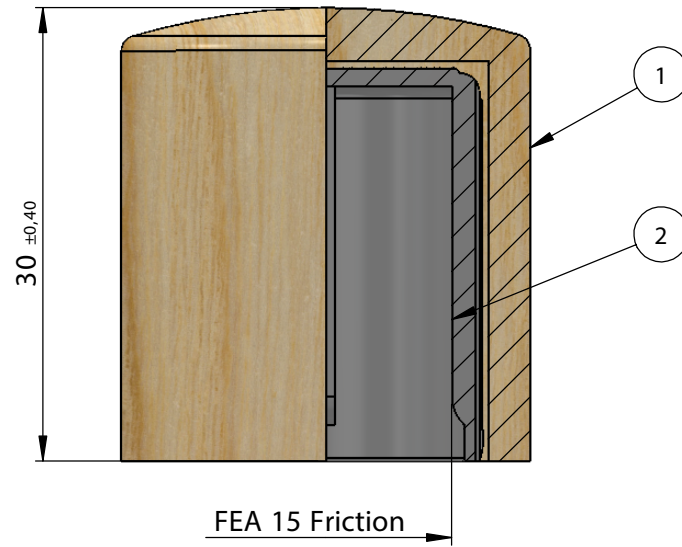

COLSURE TYPE: CRIMP ON

DATE: 2/14/19

DOC TYPE: TECHNICAL DRAWING

REVISION: R1

These drawings and specifications are the property of Instockpack and shall not be copied, reproduced, or used in any manner without the prior consent of Instockpack.

SECTION A-A

Max pump height:
23,5 mm.

PRODUCT: CAP

MATERIAL: WOOD

COLOR: DARK WOOD

DIMENSIONS: 27MM (w) X 30MM (h)

SCALE: 2:1

CLOSURE TYPE: PUSH