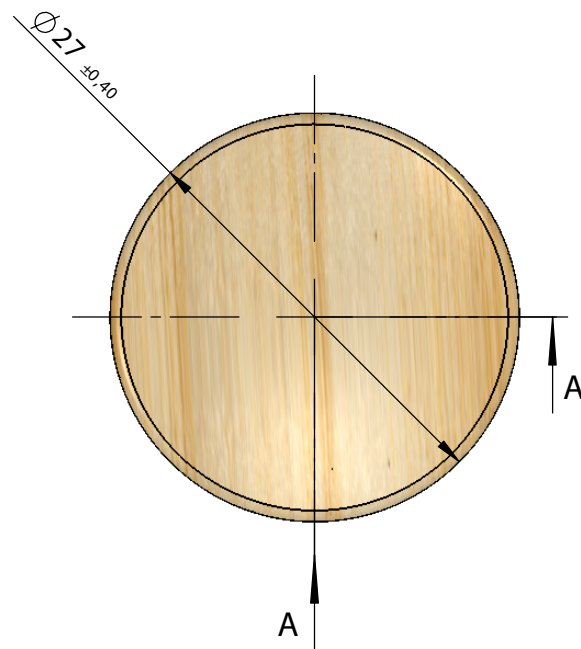

100 ml Expans on: 5 % Contenance RB: 109 ml ± 3 ml POIDS: 215 g env.
 Miri Interieur col (MIC): ∅ 8.2 mm Tmaxi produit: 40 °C

PRODUCT CODE: KIT100DECADW

DIMENSIONS: 72MM (w) X 115MM (h)	PRODUCT: BOTTLE	MATERIAL: GLASS	COLOR: CLEAR
DOC TYPE: TECHNICAL DRAWING	DATE: 2/22/19	REVISION: R1	

SECTION A-A

Max pump height:
23,5 mm.

PRODUCT: CAP

MATERIAL: WOOD

COLOR: DARK WOOD

DIMENSIONS: 27MM (w) X 30MM (h)

SCALE: 2:1

CLOSURE TYPE: PUSH