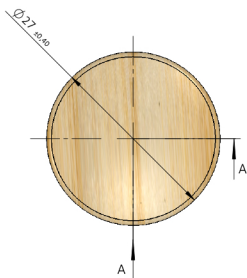

SECTION A-A

Max pump height:
23,5 mm.

PRODUCT: CAP

MATERIAL: WOOD

COLOR: DARK WOOD

DIMENSIONS: 27MM (w) X 30MM (h)

SCALE: 2:1

CLOSURE TYPE: PUSH

DATE: 2/14/19

DOC TYPE: TECHNICAL DRAWING

REVISION: R1

instockpack.