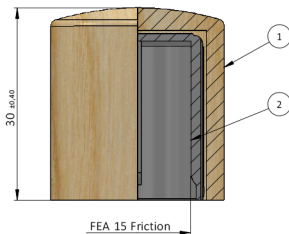

SECTION A-A

Max pump height:
23,5 mm.

PRODUCT: CAP

MATERIAL: WOOD

COLOR: DARK WOOD

DIMENSIONS: 27MM (w) X 30MM (h)

SCALE: 2:1

CLOSURE TYPE: PUSH

DATE: 2/14/19

DOC TYPE: TECHNICAL DRAWING

REVISION: R1

instockpack.