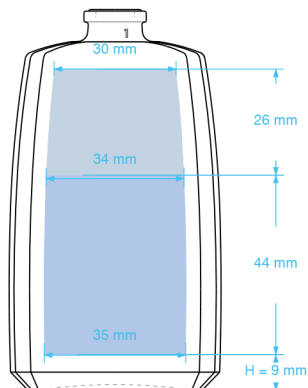

2,74
average stroke

L : Length to be defined at order

Lmaxi=160
Lmini= 12

PRODUCT: PUMP	
COLOR: SHINY SILVER	MATERIAL: ALUMINUM
PUMP VP4/70 CS15 FEA-ACTUATOR	
CLOSURE TYPE: CRIMP ON	DATE: 2/14/19
DOC TYPE: TECHNICAL DRAWING	REVISION: R1

These drawings and specifications are the property of Instockpack and shall not be copied, reproduced, or used in any manner without the prior consent of Instockpack.

SECTION A-A

Max pump height:
23,5 mm.

PRODUCT: CAP

MATERIAL: WOOD

COLOR: DARK WOOD

DIMENSIONS: 27MM (w) X 30MM (h)

SCALE: 2:1

CLOSURE TYPE: PUSH

DATE: 2/14/19

DOC TYPE: TECHNICAL DRAWING

REVISION: R1

These drawings and specifications are the property of Instockpack and shall not be copied, reproduced, or used in any manner without the prior consent of Instockpack.

instockpack.

PRODUCT CODE: KIT100DECADW	SCALE: 1/1
PRODUCT: GLASS BOTTLE	DATE: 10/23/19
DOC TYPE: PRINT AREA	REVISION: R1
These drawings and specifications are the property of Instockpack and shall not be copied, reproduced, or used in any manner without the prior consent of Instockpack.	