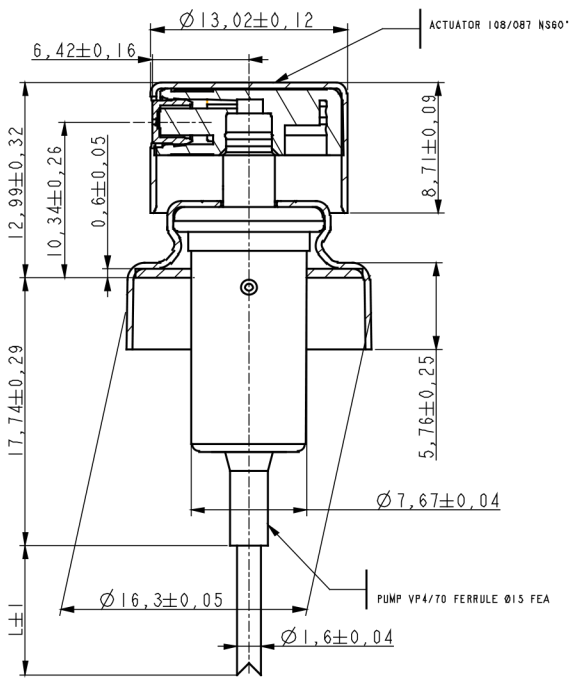

2,74
average stroke

L : Length to be defined at order

Lmaxi=160
Lmini= 12

PRODUCT: PUMP	
COLOR: SHINY SILVER	MATERIAL: ALUMINUM
PUMP VP4/70 CS15 FEA-ACTUATOR	
CLOSURE TYPE: CRIMP ON	DATE: 2/14/19
DOC TYPE: TECHNICAL DRAWING	REVISION: R1

These drawings and specifications are the property of Instockpack and shall not be copied, reproduced, or used in any manner without the prior consent of Instockpack.

SECTION A-A

Max pump height:
23,5 mm.

PRODUCT: CAP

MATERIAL: WOOD

COLOR: DARK WOOD

DIMENSIONS: 27MM (w) X 30MM (h)

SCALE: 2:1

CLOSURE TYPE: PUSH

DATE: 2/14/19

DOC TYPE: TECHNICAL DRAWING

REVISION: R1

These drawings and specifications are the property of Instockpack and shall not be copied, reproduced, or used in any manner without the prior consent of Instockpack.

instockpack.

PRODUCT CODE: KIT100DECADW	SCALE: 1/1
PRODUCT: GLASS BOTTLE	DATE: 10/23/19
DOC TYPE: PRINT AREA	REVISION: R1
These drawings and specifications are the property of Instockpack and shall not be copied, reproduced, or used in any manner without the prior consent of Instockpack.	