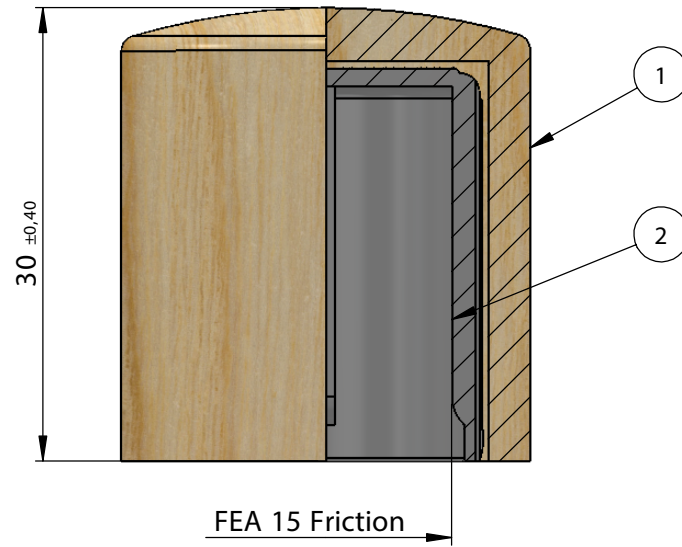

Semelle de verre: 13 env.

PRODUCT CODE: KIT100ARISLW

DIMENSIONS: 61.3MM (w) X 104MM (h)	PRODUCT: BOTTLE	CAPACITY: 100ml	COLOR: CLEAR	MATERIAL: GLASS
DOC TYPE: TECHNICAL DRAWING	Weight: 226g Type: Perfume	Expansion: 5% 109 ml 3ml	DATE: 2/19/19	REVISION: R1

COLSURE TYPE: CRIMP ON

DATE: 2/14/19

DOC TYPE: TECHNICAL DRAWING

REVISION: R1

These drawings and specifications are the property of Instockpack and shall not be copied, reproduced, or used in any manner without the prior consent of Instockpack.

SECTION A-A

Max pump height:
23,5 mm.

PRODUCT: CAP

MATERIAL: WOOD

COLOR: RAW ASH

DIMENSIONS: 27MM (w) X 30MM (h)

SCALE: 2:1

CLOSURE TYPE: PUSH