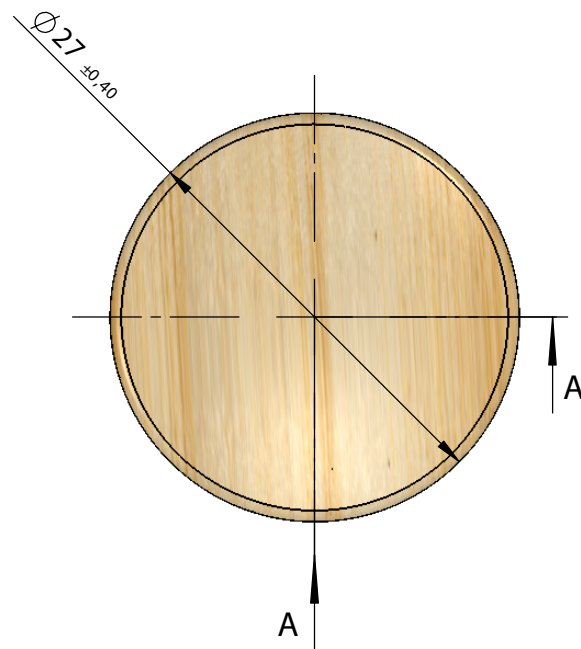

Semelle de verre: 13 env.

PRODUCT CODE: KIT100ARISLW

DIMENSIONS: 61.3MM (w) X 104MM (h)	PRODUCT: BOTTLE	CAPACITY: 100ml	COLOR: CLEAR	MATERIAL: GLASS
DOC TYPE: TECHNICAL DRAWING	Weight: 226g Type: Perfume	Expansion: 5% 109 ml 3ml	DATE: 2/19/19	REVISION: R1

SECTION A-A

Max pump height:
23,5 mm.

PRODUCT: CAP

MATERIAL: WOOD

COLOR: RAW ASH

DIMENSIONS: 27MM (w) X 30MM (h)

SCALE: 2:1

CLOSURE TYPE: PUSH