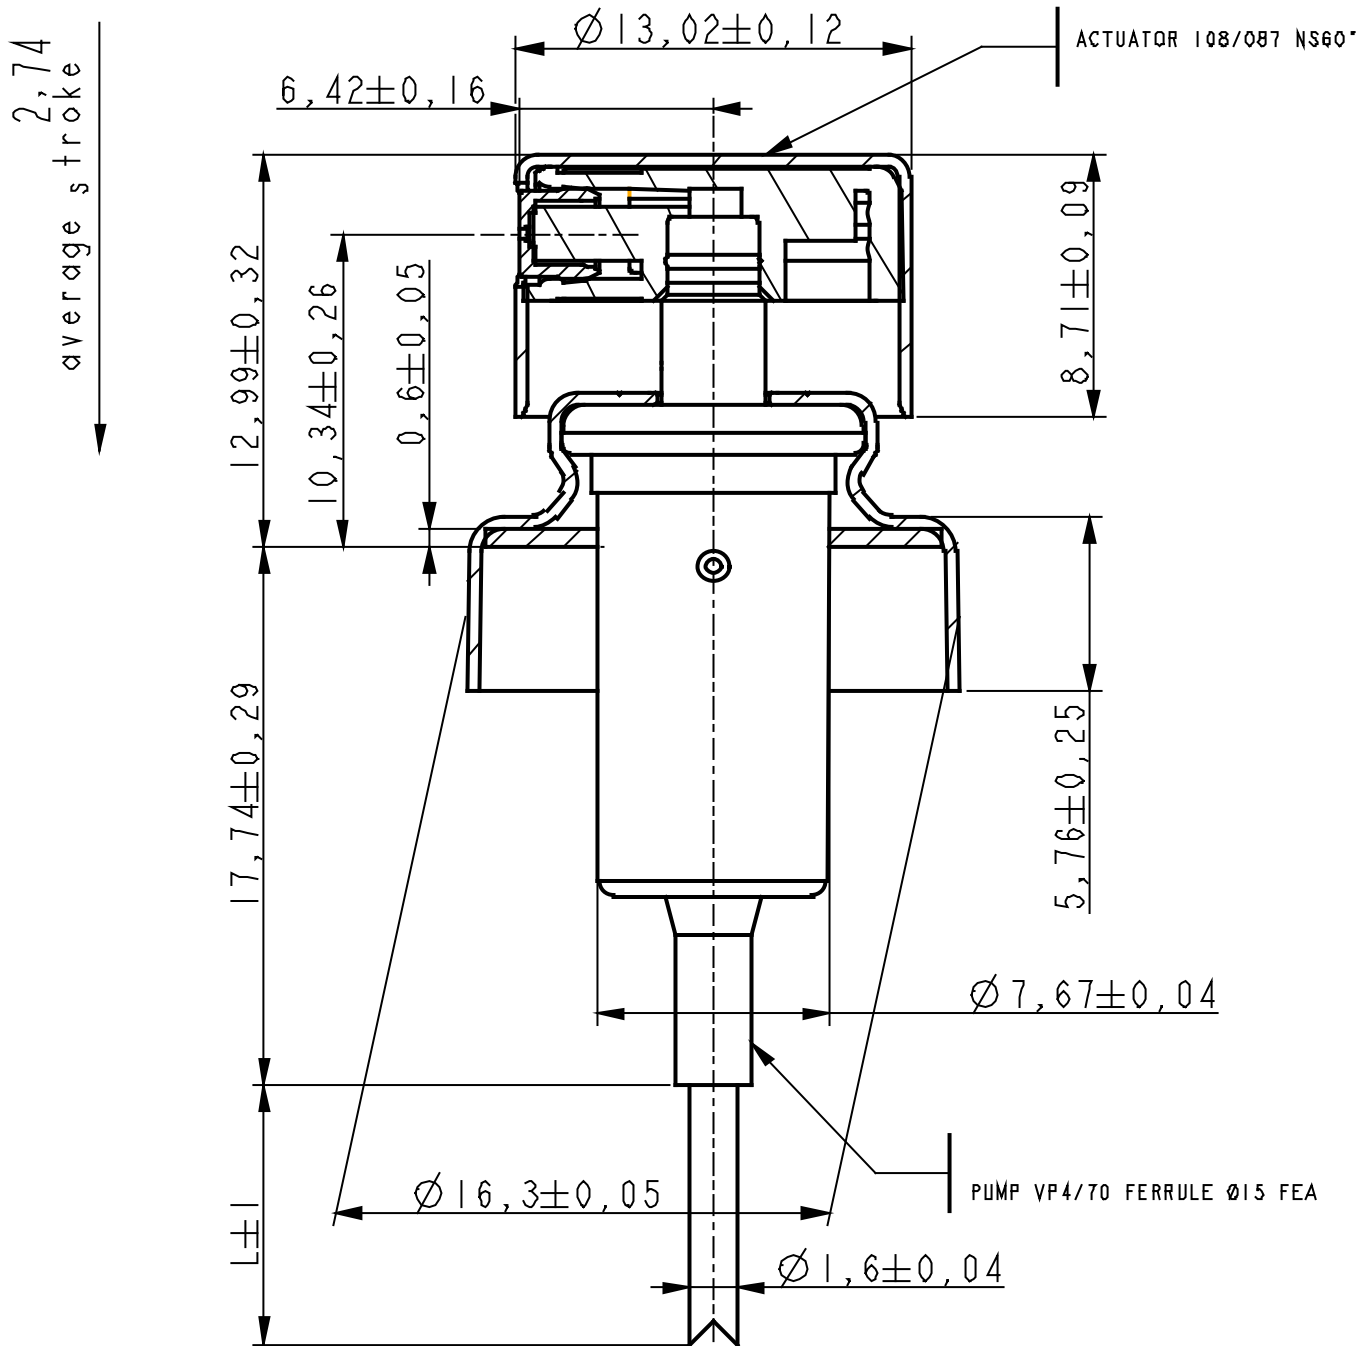

Semelle de verre: 13 env.

PRODUCT CODE: KIT100ARISLW

DIMENSIONS: 61.3MM (w) X 104MM (h)	PRODUCT: BOTTLE	CAPACITY: 100ml	COLOR: CLEAR	MATERIAL: GLASS
DOC TYPE: TECHNICAL DRAWING	Weight: 226g Type: Perfume	Expansion: 5% 109 ml 3ml	DATE: 2/19/19	REVISION: R1

L : Length to be defined at order

Lmaxi = 160
Lmini = 12

PRODUCT: PUMP	
COLOR: SHINY SILVER	MATERIAL: ALUMINUM
PUMP VP4/70 CS15 FEA-ACTUATOR	
CLOSURE TYPE: CRIMP ON	DATE: 2/14/19
DOC TYPE: TECHNICAL DRAWING	REVISION: R1
These drawings and specifications are the property of Instockpack and shall not be copied, reproduced, or used in any manner without the prior consent of Instockpack.	

SECTION A-A

Max pump height:
23,5 mm.

PRODUCT: CAP

MATERIAL: WOOD

COLOR: RAW ASH

DIMENSIONS: 27MM (w) X 30MM (h)

SCALE: 2:1

CLOSURE TYPE: PUSH