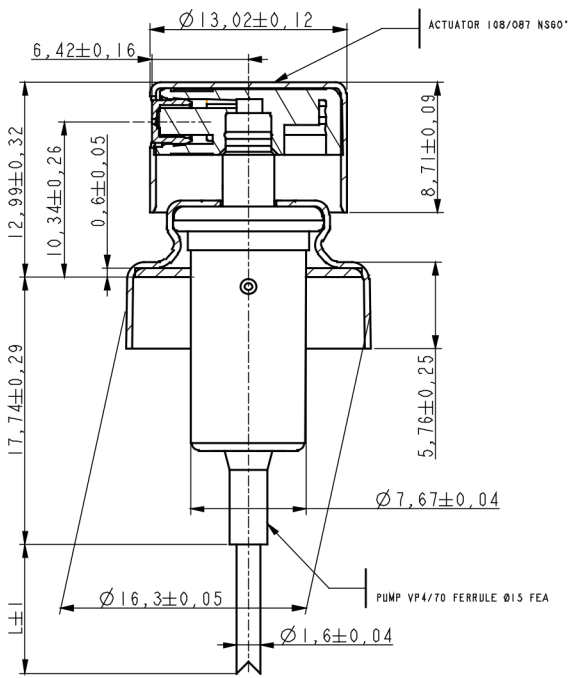

PRODUCT CODE: KIT100ARISLW

DIMENSIONS: 61.3MM (w) X 104MM (h)	PRODUCT: BOTTLE	CAPACITY: 100ml	COLOR: CLEAR	MATERIAL: GLASS
DOC TYPE: TECHNICAL DRAWING	Weight: 226g Type: Perfume	Expansion: 5% 109 ml 3ml	DATE: 2/19/19	REVISION: R1

instockpack.

2,74  
average stroke

L : Length to be defined at order

Lmaxi=160  
Lmini= 12

PRODUCT: PUMP

COLOR: SHINY SILVER

MATERIAL: ALUMINUM

PUMP VP4/70 CS15 FEA-ACTUATOR

SECTION A-A

Max pump height:  
23,5 mm.

PRODUCT: CAP

MATERIAL: WOOD

COLOR: RAW ASH

DIMENSIONS: 27MM (w) X 30MM (h)

SCALE: 2:1

CLOSURE TYPE: PUSH