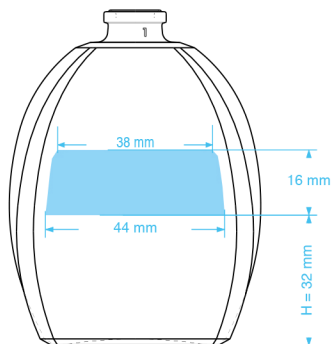

PRODUCT CODE: KIT100ARISLW

DIMENSIONS: 61.3MM (w) X 104MM (h)	PRODUCT: BOTTLE	CAPACITY: 100ml	COLOR: CLEAR	MATERIAL: GLASS
DOC TYPE: TECHNICAL DRAWING	Weight: 226g Type: Perfume	Expansion: 5% 109 ml 3ml	DATE: 2/19/19	REVISION: R1

SECTION A-A

Max pump height:  
23,5 mm.

PRODUCT: CAP

MATERIAL: WOOD

COLOR: RAW ASH

DIMENSIONS: 27MM (w) X 30MM (h)

SCALE: 2:1

CLOSURE TYPE: PUSH

**instockpack.**

PRODUCT CODE: KIT100ARISLW

SCALE: 1/1

PRODUCT: GLASS BOTTLE

DATE: 10/23/19

DOC TYPE: PRINT AREA

REVISION: R1

These drawings and specifications are the property of Instockpack and shall not be copied, reproduced, or used in any manner without the prior consent of Instockpack.