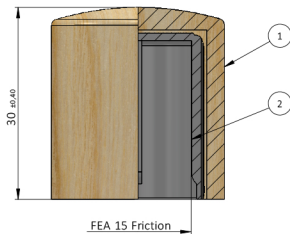

SECTION A-A

Max pump height:
23,5 mm.

PRODUCT: CAP

MATERIAL: WOOD

COLOR: RAW ASH

DIMENSIONS: 27MM (w) X 30MM (h)

SCALE: 2:1

CLOSURE TYPE: PUSH

DATE: 2/14/19

DOC TYPE: TECHNICAL DRAWING

REVISION: R1

instockpack.