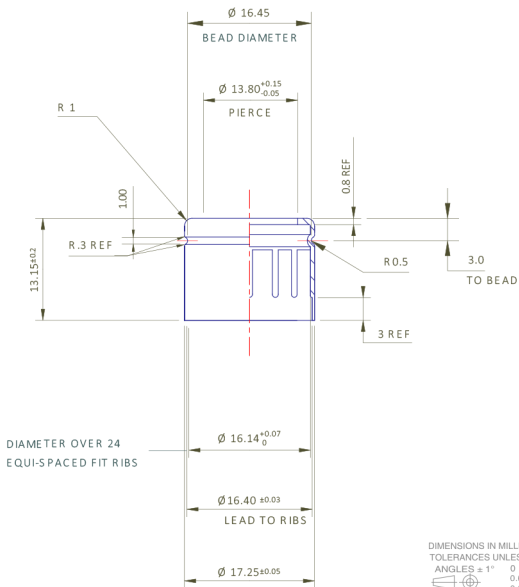

PRODUCT: COLLAR

MATERIAL: ALUMINUM

COLOR: SHINY SILVER

COLSURE TYPE: CRIMP ON

DATE: 2/14/19

DOC TYPE: TECHNICAL DRAWING

REVISION: R1

These drawings and specifications are the property of Instockpack and shall not be copied, reproduced, or used in any manner without the prior consent of Instockpack.

instockpack.