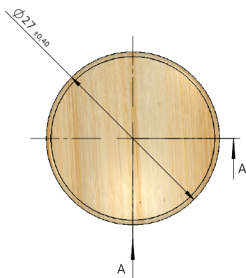

SECTION A-A

Max pump height:
23,5 mm.

PRODUCT: CAP

MATERIAL: WOOD

COLOR: RAW ASH

DIMENSIONS: 27MM (w) X 30MM (h)

SCALE: 2:1

CLOSURE TYPE: PUSH

DATE: 2/14/19

DOC TYPE: TECHNICAL DRAWING

REVISION: R1

instockpack.