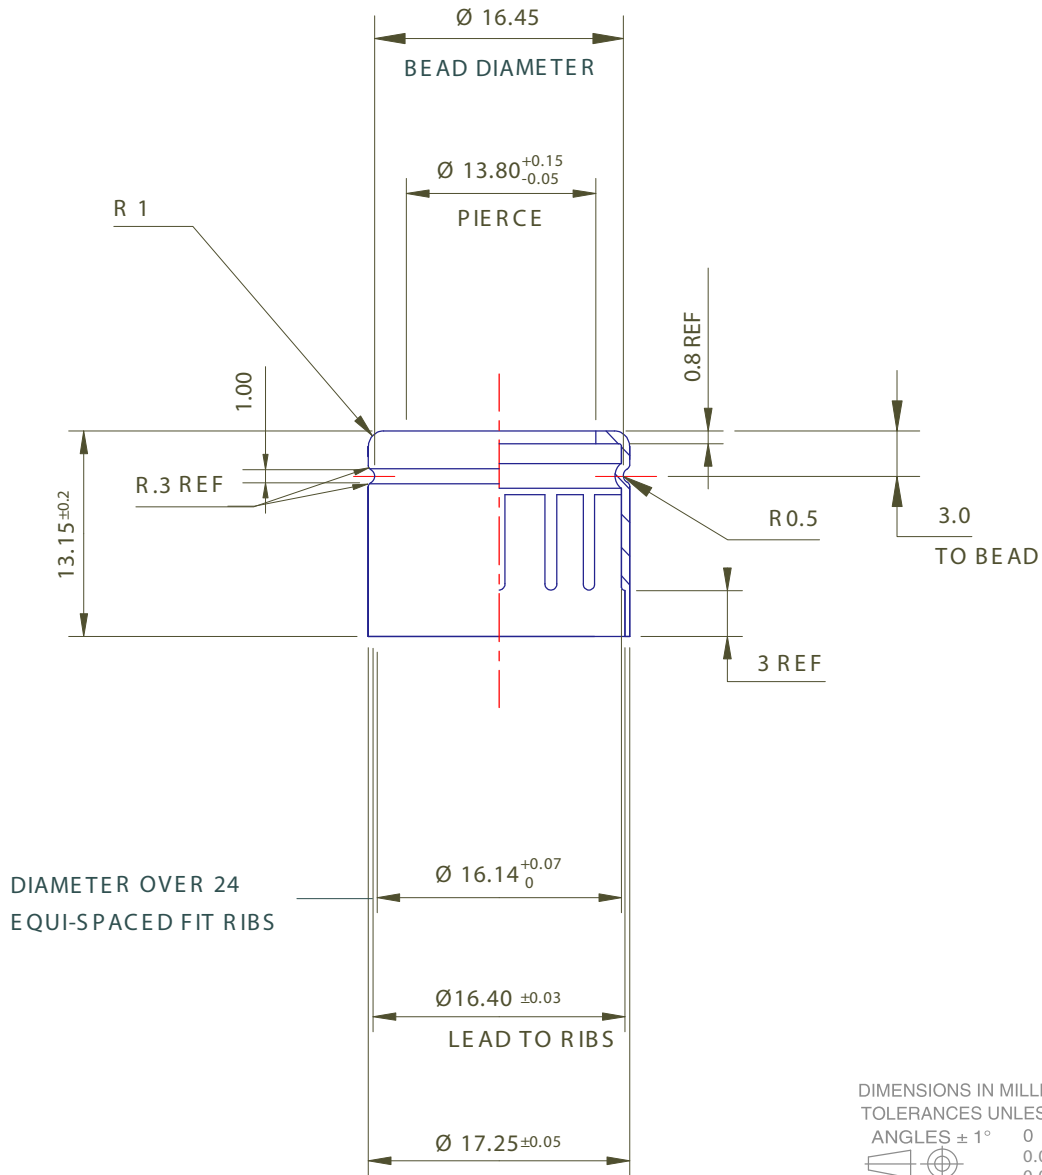

PRODUCT: COLLAR

MATERIAL: ALUMINUM

COLOR: SHINY SILVER

COLSURE TYPE: CRIMP ON

DATE: 2/14/19

DOC TYPE: TECHNICAL DRAWING

REVISION: R1

These drawings and specifications are the property of Instockpack and shall not be copied, reproduced, or used in any manner without the prior consent of Instockpack.