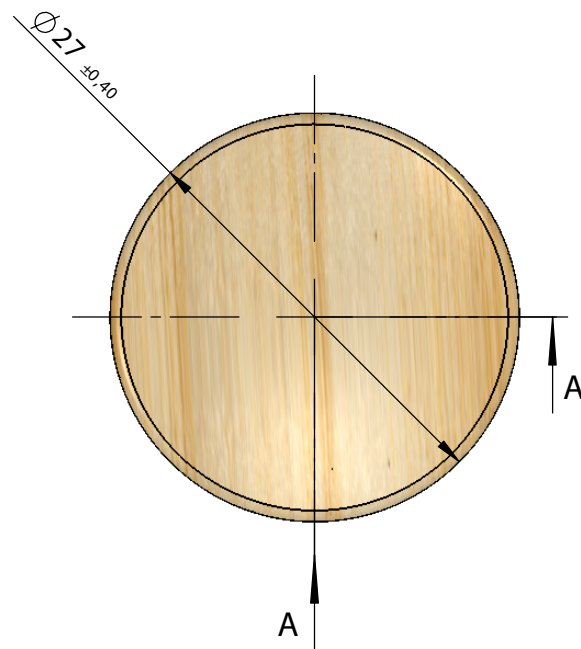

PRODUCT CODE: KIT100ARISDW

DIMENSIONS: 61.3MM (w) X 104MM (h)	PRODUCT: BOTTLE	CAPACITY: 100ml	COLOR: CLEAR	MATERIAL: GLASS
DOC TYPE: TECHNICAL DRAWING	Weight: 226g Type: Perfume	Expansion: 5% 109 ml 3ml	DATE: 2/19/19	REVISION: R1

SECTION A-A

Max pump height:  
23,5 mm.

PRODUCT: CAP

MATERIAL: WOOD

COLOR: DARK WOOD

DIMENSIONS: 27MM (w) X 30MM (h)

SCALE: 2:1

CLOSURE TYPE: PUSH