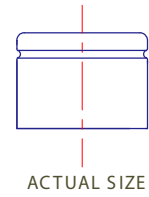

PRODUCT: COLLAR

MATERIAL: ALUMINUM

COLOR: SHINY SILVER

COLSURE TYPE: CRIMP ON

DATE: 2/14/19

DOC TYPE: TECHNICAL DRAWING

REVISION: R1

These drawings and specifications are the property of Instockpack and shall not be copied, reproduced, or used in any manner without the prior consent of Instockpack.