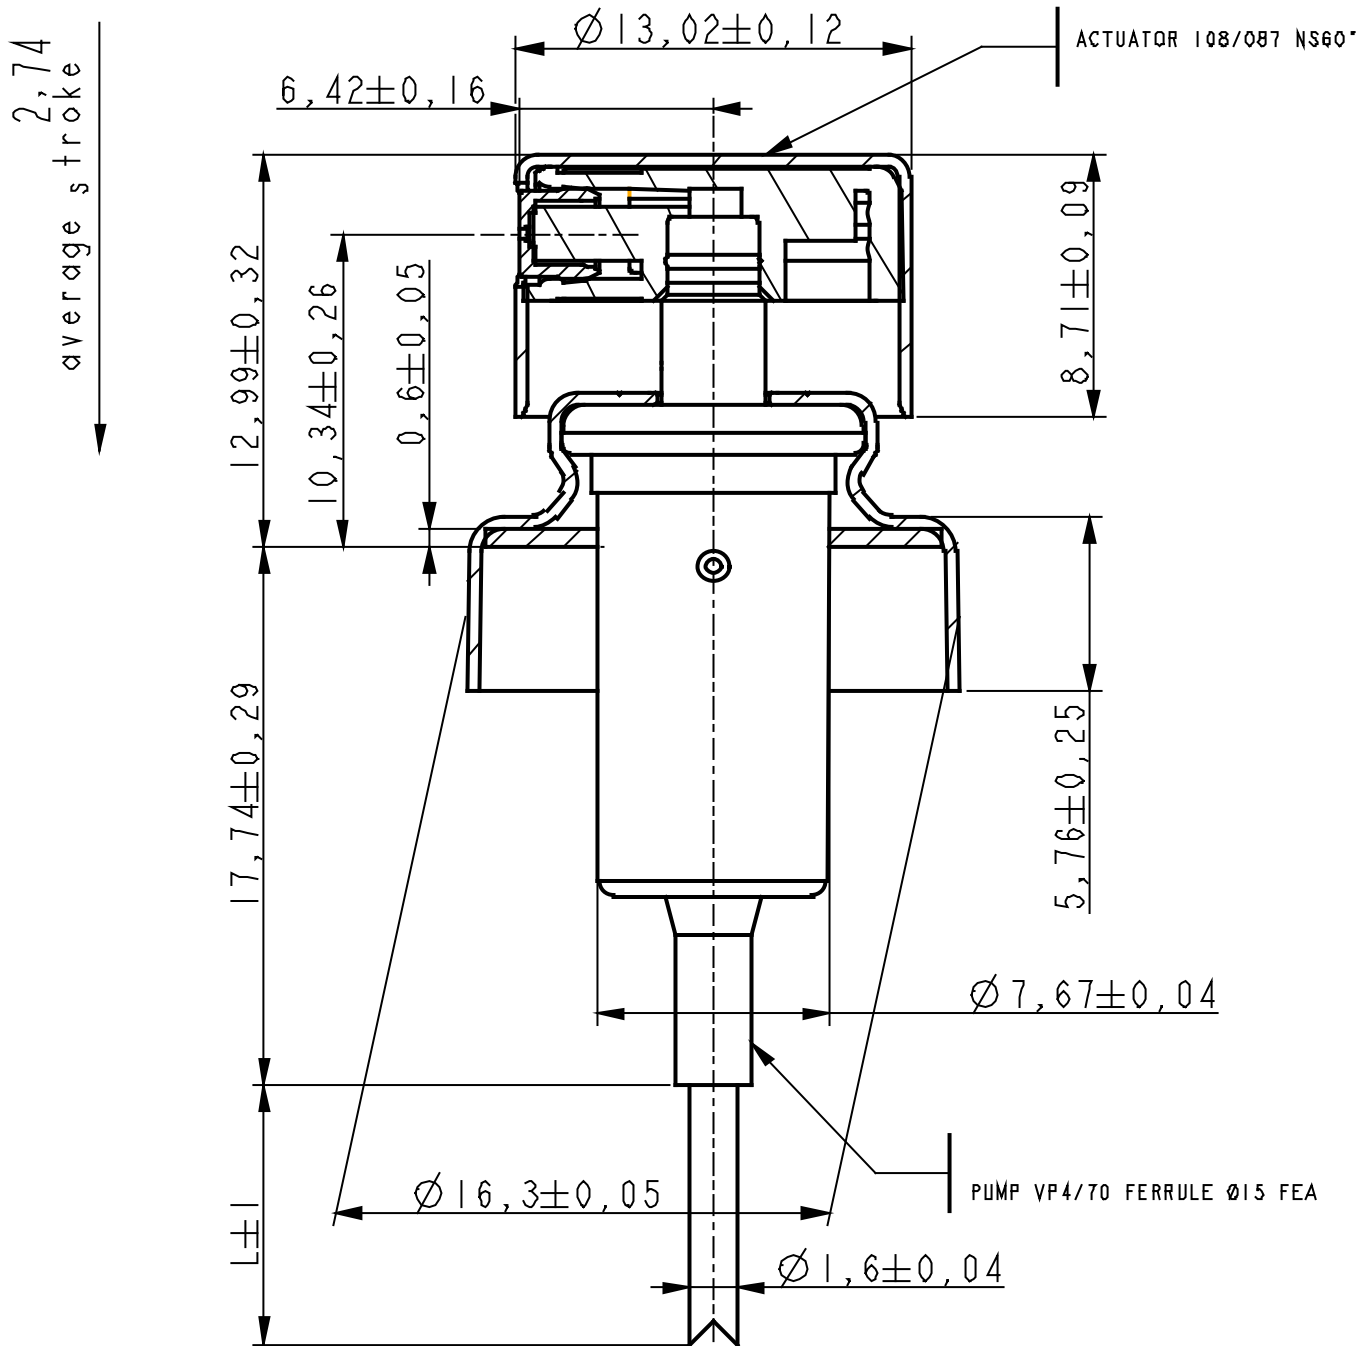

PRODUCT CODE: KIT100ARISDW

DIMENSIONS: 61.3MM (w) X 104MM (h)	PRODUCT: BOTTLE	CAPACITY: 100ml	COLOR: CLEAR	MATERIAL: GLASS
DOC TYPE: TECHNICAL DRAWING	Weight: 226g Type: Perfume	Expansion: 5% 109 ml 3ml	DATE: 2/19/19	REVISION: R1

L : Length to be defined at order

L<sub>maxi</sub> = 160  
L<sub>mini</sub> = 12

PRODUCT: PUMP	
COLOR: SHINY SILVER	MATERIAL: ALUMINUM
PUMP VP4/70 CS15 FEA-ACTUATOR	
CLOSURE TYPE: CRIMP ON	DATE: 2/14/19
DOC TYPE: TECHNICAL DRAWING	REVISION: R1
These drawings and specifications are the property of Instockpack and shall not be copied, reproduced, or used in any manner without the prior consent of Instockpack.	

SECTION A-A

Max pump height:  
23,5 mm.

PRODUCT: CAP

MATERIAL: WOOD

COLOR: DARK WOOD

DIMENSIONS: 27MM (w) X 30MM (h)

SCALE: 2:1

CLOSURE TYPE: PUSH