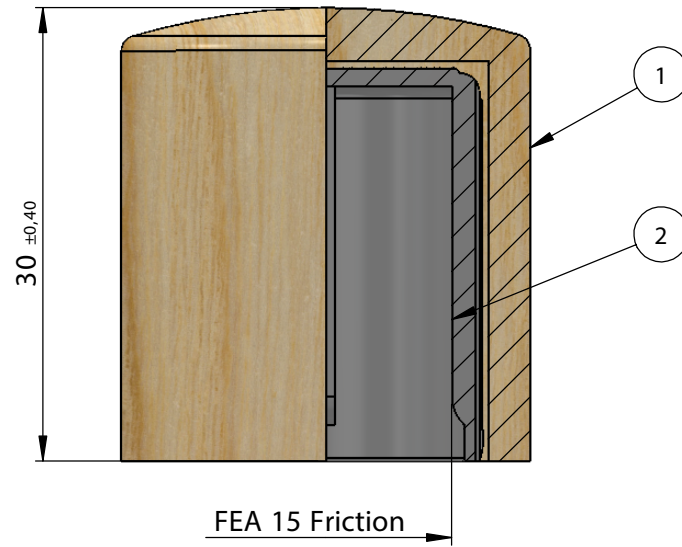

PRODUCT CODE: KIT100ARISDW

DIMENSIONS: 61.3MM (w) X 104MM (h)	PRODUCT: BOTTLE	CAPACITY: 100ml	COLOR: CLEAR	MATERIAL: GLASS
DOC TYPE: TECHNICAL DRAWING	Weight: 226g Type: Perfume	Expansion: 5% 109 ml 3ml	DATE: 2/19/19	REVISION: R1

COLSURE TYPE: CRIMP ON

DATE: 2/14/19

DOC TYPE: TECHNICAL DRAWING

REVISION: R1

These drawings and specifications are the property of Instockpack and shall not be copied, reproduced, or used in any manner without the prior consent of Instockpack.

L : Length to be defined at order

L<sub>maxi</sub> = 160  
L<sub>mini</sub> = 12

PRODUCT: PUMP	
COLOR: SHINY SILVER	MATERIAL: ALUMINUM
PUMP VP4/70 CS15 FEA-ACTUATOR	
CLOSURE TYPE: CRIMP ON	DATE: 2/14/19
DOC TYPE: TECHNICAL DRAWING	REVISION: R1
These drawings and specifications are the property of Instockpack and shall not be copied, reproduced, or used in any manner without the prior consent of Instockpack.	

SECTION A-A

Max pump height:  
23,5 mm.

PRODUCT: CAP

MATERIAL: WOOD

COLOR: DARK WOOD

DIMENSIONS: 27MM (w) X 30MM (h)

SCALE: 2:1

CLOSURE TYPE: PUSH