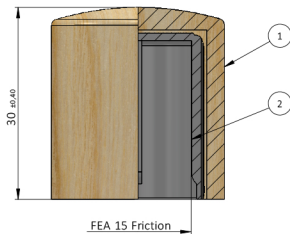

CLOSURE TYPE: CRIMP ON

DATE: 2/14/19

DOC TYPE: TECHNICAL DRAWING

REVISION: R1

These drawings and specifications are the property of Instockpack and shall not be copied, reproduced, or used in any manner without the prior consent of Instockpack.

SECTION A-A

Max pump height:
23,5 mm.

PRODUCT: CAP

MATERIAL: WOOD

COLOR: DARK WOOD

DIMENSIONS: 27MM (w) X 30MM (h)

SCALE: 2:1

CLOSURE TYPE: PUSH