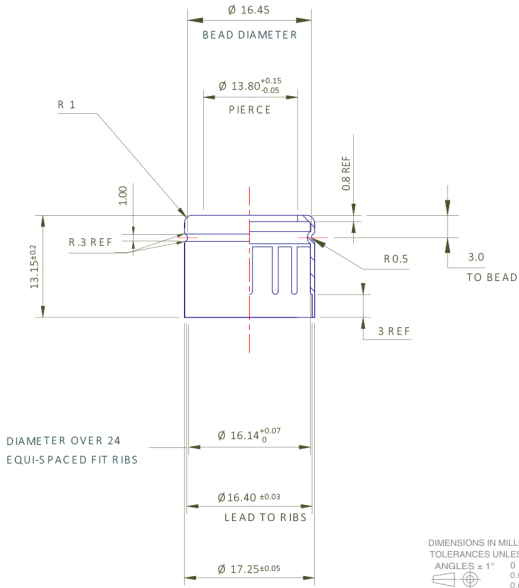

PRODUCT: COLLAR

MATERIAL: ALUMINUM

COLOR: SHINY SILVER

COLSURE TYPE: CRIMP ON

DATE: 2/14/19

DOC TYPE: TECHNICAL DRAWING

REVISION: R1

These drawings and specifications are the property of Instockpack and shall not be copied, reproduced, or used in any manner without the prior consent of Instockpack.

instockpack.