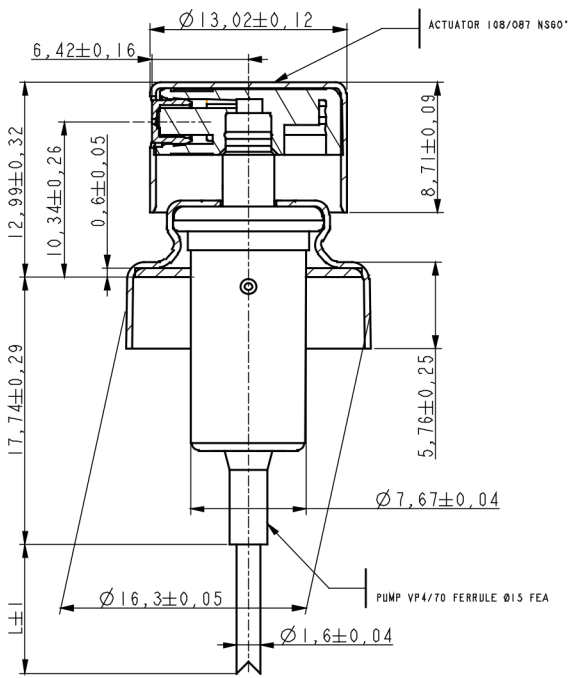

PRODUCT CODE: KIT100ARISDW

DIMENSIONS: 61.3MM (w) X 104MM (h)	PRODUCT: BOTTLE	CAPACITY: 100ml	COLOR: CLEAR	MATERIAL: GLASS
DOC TYPE: TECHNICAL DRAWING	Weight: 226g Type: Perfume	Expansion: 5% 109 ml 3ml	DATE: 2/19/19	REVISION: R1

instockpack.

2,74
average stroke

L : Length to be defined at order

Lmaxi=160
Lmini= 12

PRODUCT: PUMP

COLOR: SHINY SILVER

MATERIAL: ALUMINUM

PUMP VP4/70 CS15 FEA-ACTUATOR

SECTION A-A

Max pump height:
23,5 mm.

PRODUCT: CAP

MATERIAL: WOOD

COLOR: DARK WOOD

DIMENSIONS: 27MM (w) X 30MM (h)

SCALE: 2:1

CLOSURE TYPE: PUSH