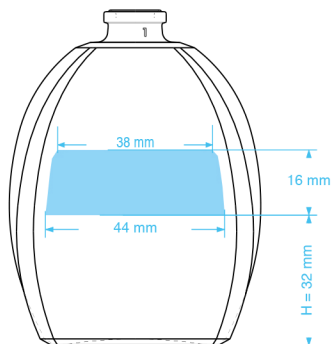

PRODUCT CODE: KIT100ARISDW

SCALE: 1/1

PRODUCT: GLASS BOTTLE

DATE: 10/23/19

DOC TYPE: PRINT AREA

REVISION: R1

These drawings and specifications are the property of Instockpack and shall not be copied, reproduced, or used in any manner without the prior consent of Instockpack.

instockpack.