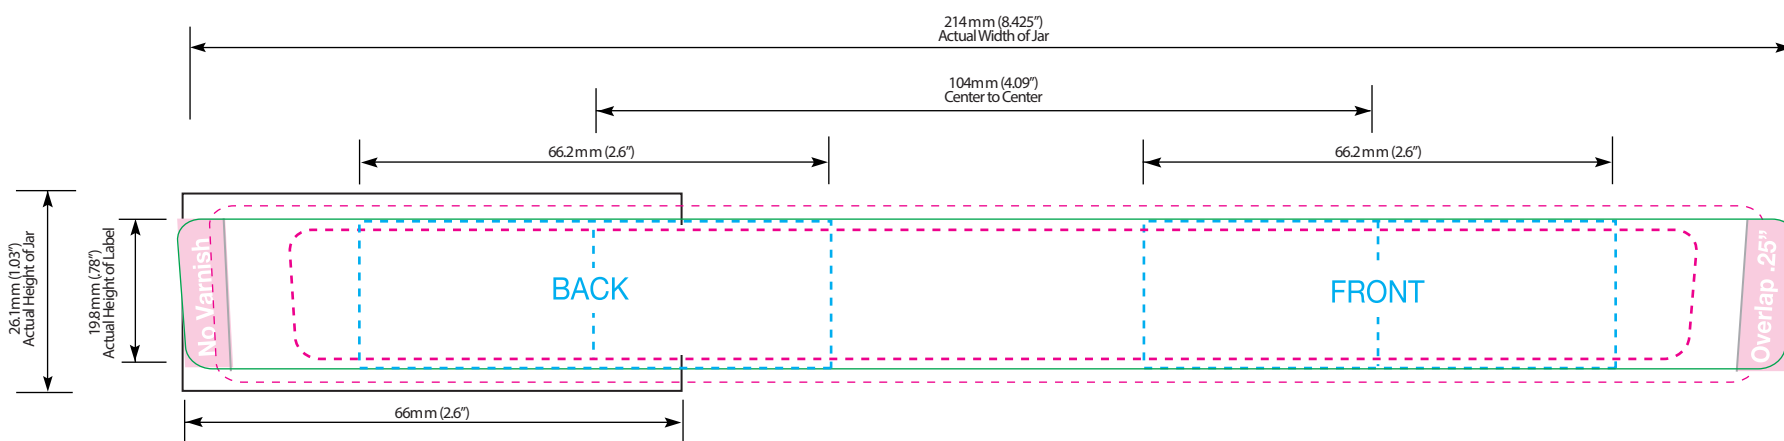

← Unwind Direction

- Label Area
- Live copy area
- 1/16" bleed for die cut
- .25" No Varnish

PRODUCT CODE: KIT060JARW1

SCALE: 1/1

PRODUCT: 60ml GLASS JAR w/WOOD CAP

DATE: 10/29/19

DOC TYPE: LABEL DIELINE w/OVERLAP