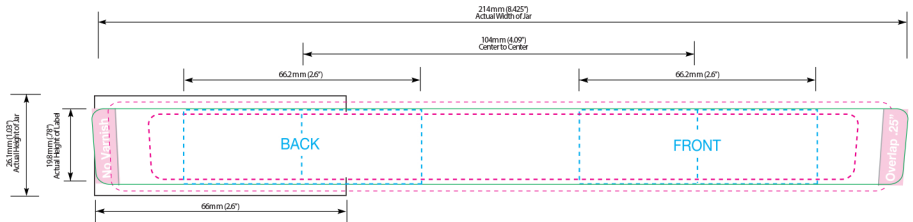

2 QZ

WEIGHT 117.0±7.5 GRAMS  
CAPACITY OF 68.0±3.0 ML  
MATERIAL GLASS

PITCH: 4.23 MM
WIDTH: 2.0 MM
TURNS: 1
GCM: 53-400

PRODUCT CODE : KIT060JARW1

DIMENSIONS: 66MM (d) X 51MM (h) MATERIAL: GLASS

COLOR : FROSTED CAPACITY : 60ML

SECTION A-A

PRODUCT : OVER CAP

DIMENSIONS: 65MM (d) X 21MM (h) | COLOR: RAW ASH

MATERIAL: WOOD | CLOSURE TYPE: SCREW ON

DOC TYPE: TECHNICAL DRAWING

DATE: 3/1/19

These drawings and specifications are the property of Instockpack and shall not be copied, reproduced, or used in any manner without the prior consent of Instockpack.

**← Unwind Direction**

- Label Area
- ⋯ Live copy area
- ⋯ 1/16" bleed for die cut
- .25" No Varnish

PRODUCT CODE: KIT060JARW1	SCALE: 1/1
PRODUCT: 60ml GLASS JAR w/ WOOD CAP	DATE: 10/29/19
DOC TYPE: LABEL DIELINE w/OVERLAP	REVISION: R1

These drawings and specifications are the property of Instockpack and shall not be copied, reproduced, or used in any manner without the prior consent of Instockpack.

← Unwind Direction

- Label Area
- Live copy area
- 1/16" bleed for die cut