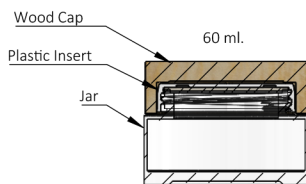

2 QZ

WEIGHT 117.0±7.5 GRAMS  
CAPACITY OF 68.0±3.0 ML  
MATERIAL GLASS

PITCH: 4.23 MM
WIDTH: 2.0 MM
TURNS: 1
GCM: 53-400

PRODUCT CODE : KIT060JARW1

DIMENSIONS: 66MM (d) X 51MM (h) MATERIAL: GLASS

COLOR : FROSTED CAPACITY : 60ML

SECTION A-A

PRODUCT : OVER CAP

DIMENSIONS: 65MM (d) X 21MM (h) | COLOR: RAW ASH

MATERIAL: WOOD | CLOSURE TYPE: SCREW ON

DOC TYPE: TECHNICAL DRAWING

DATE: 3/1/19

These drawings and specifications are the property of Instockpack and shall not be copied, reproduced, or used in any manner without the prior consent of Instockpack.