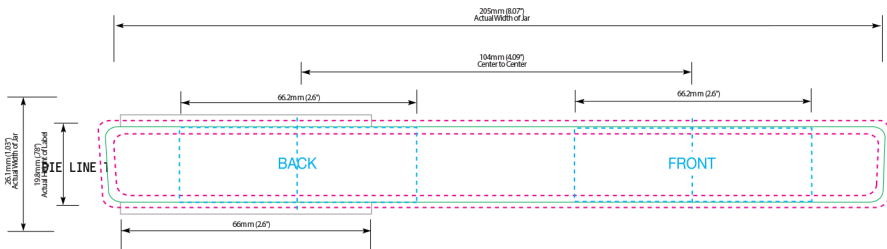

2 QZ

WEIGHT 117.0±7.5 GRAMS  
CAPACITY OF 68.0±3.0 ML  
MATERIAL GLASS

PITCH: 4.23 MM
WIDTH: 2.0 MM
TURNS: 1
GCM: 53-400

PRODUCT CODE : KIT060JARW1

DIMENSIONS: 66MM (d) X 51MM (h) MATERIAL: GLASS

COLOR : FROSTED CAPACITY : 60ML

SECTION A-A

PRODUCT : OVER CAP

DIMENSIONS: 65MM (d) X 21MM (h) | COLOR: RAW ASH

MATERIAL: WOOD | CLOSURE TYPE: SCREW ON

DOC TYPE: TECHNICAL DRAWING

DATE: 3/1/19

These drawings and specifications are the property of Instockpack and shall not be copied, reproduced, or used in any manner without the prior consent of Instockpack.

**← Unwind Direction**

- Label Area
- ⋯ Live copy area
- ⋯ 1/16" bleed for die cut
- .25" No Varnish

PRODUCT CODE: KIT060JARW1	SCALE: 1/1
PRODUCT: 60ml GLASS JAR w/ WOOD CAP	DATE: 10/29/19
DOC TYPE: LABEL DIELINE w/OVERLAP	REVISION: R1

These drawings and specifications are the property of Instockpack and shall not be copied, reproduced, or used in any manner without the prior consent of Instockpack.

← Unwind Direction

- Label Area
- Live copy area
- 1/16" bleed for die cut