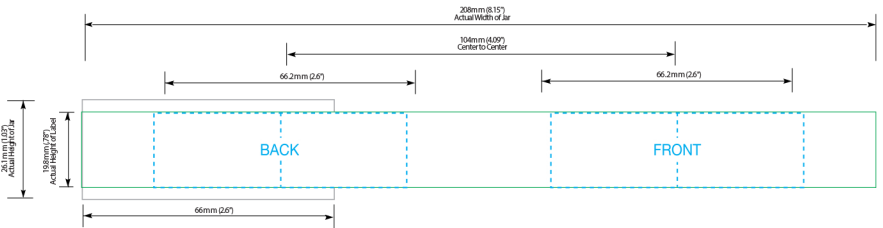

PRODUCT CODE: KITO6QJARW1	SCALE: 1/1
PRODUCT: 60ml GLASS JAR w/ WOOD CAP	DATE: 10/29/19
DOCTYPE: SILK SCREEN DIE LINE	REVISION: R1

These drawings and specifications are the property of Instockpack and shall not be copied, reproduced, or used in any manner without the prior consent of Instockpack.