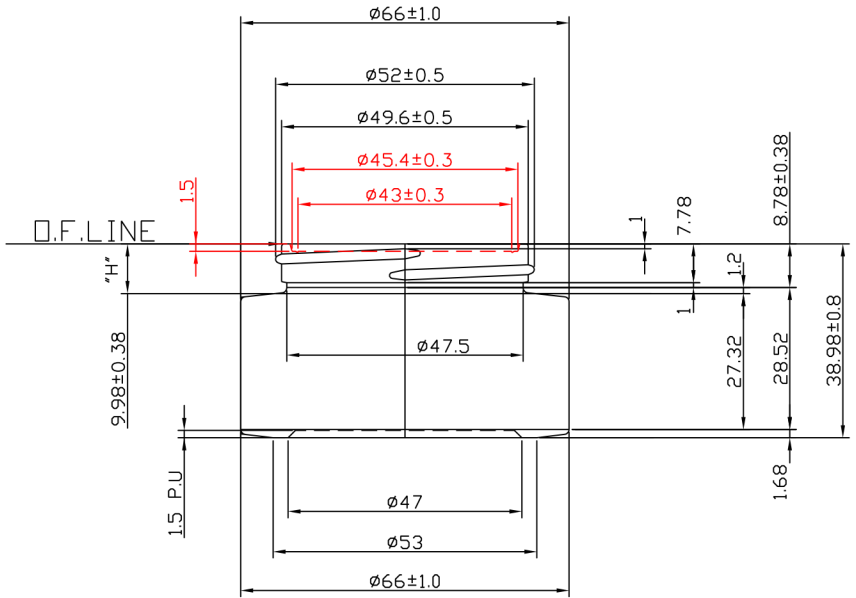

2 QZ

WEIGHT 117.0±7.5 GRAMS  
CAPACITY OF 68.0±3.0 ML  
MATERIAL GLASS

PITCH: 4.23 MM
WIDTH: 2.0 MM
TURNS: 1
GCM: 53-400

PRODUCT CODE : KIT060JARW1

DIMENSIONS: 66MM (d) X 51MM (h) MATERIAL: GLASS

COLOR : FROSTED CAPACITY : 60ML

SECTION A-A

PRODUCT : OVER CAP

DIMENSIONS: 65MM (d) X 21MM (h) | COLOR: RAW ASH

MATERIAL: WOOD | CLOSURE TYPE: SCREW ON

DOC TYPE: TECHNICAL DRAWING

DATE: 3/1/19

These drawings and specifications are the property of Instockpack and shall not be copied, reproduced, or used in any manner without the prior consent of Instockpack.

**← Unwind Direction**

- Label Area
- ⋯ Live copy area
- ⋯ 1/16" bleed for die cut
- .25" No Varnish

PRODUCT CODE: KIT060JARW1	SCALE: 1/1
PRODUCT: 60ml GLASS JAR w/ WOOD CAP	DATE: 10/29/19
DOC TYPE: LABEL DIELINE w/OVERLAP	REVISION: R1

These drawings and specifications are the property of Instockpack and shall not be copied, reproduced, or used in any manner without the prior consent of Instockpack.

← Unwind Direction

- Label Area
- Live copy area
- 1/16" bleed for die cut