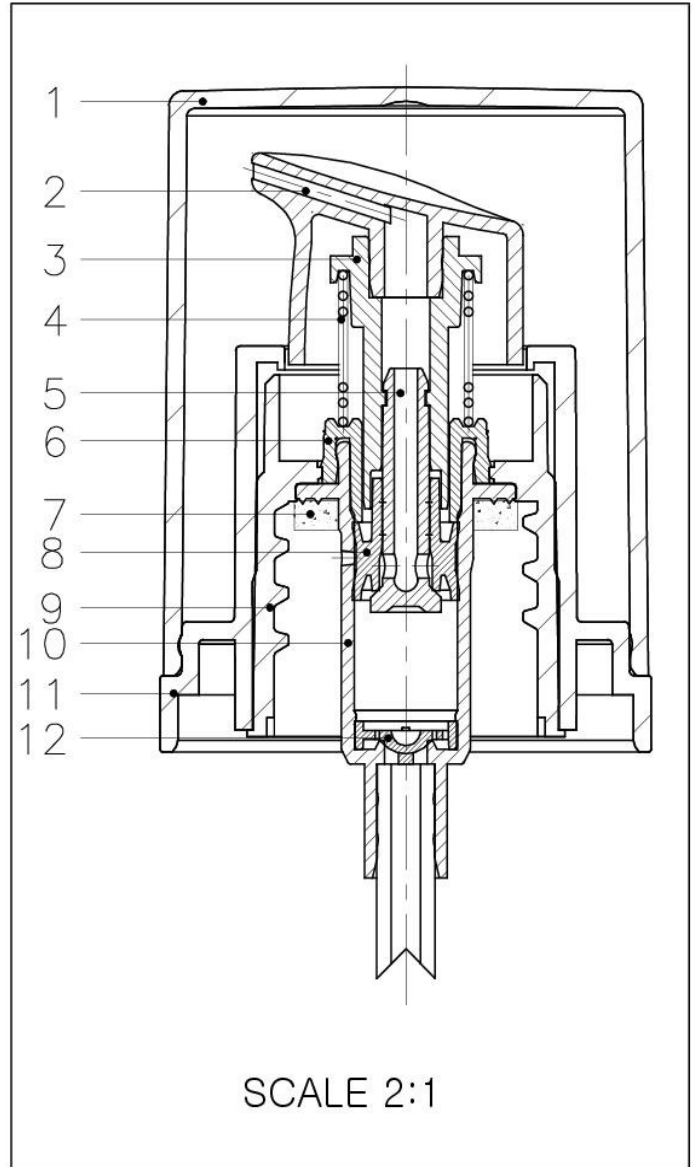

3.175
2.19
15.4 ± 0.35

37 ± 2 ml
95 ± 5 g

PRODUCT CODE: KIT030LQFFGP

DIMENSIONS: 34MM (w) X 124.7MM (h)

DOC TYPE: TECHNICAL DRAWING

MATERIAL: GLASS

CAPACITY: 30ML

COLOR: FROSTED

DATE: 2/22/19

These drawings and specifications are the property of Instockpack and shall not be copied, reproduced, or used in any manner without the prior consent of Instockpack.

PRODUCT : PUMP	
SHOULDER: ABS	SHOULDER COLOR: GLOSS BLACK
ACTUATOR: PP	ACTUATOR COLOR: GLOSS BLACK
VISIBLE DIP TUBE LENGTH: 62MM	
OVER CAP: PETG	OVER CAP COLOR: GLOSS BLACK
DOC TYPE: TECHNICAL DRAWING	DATE: 2/22/19