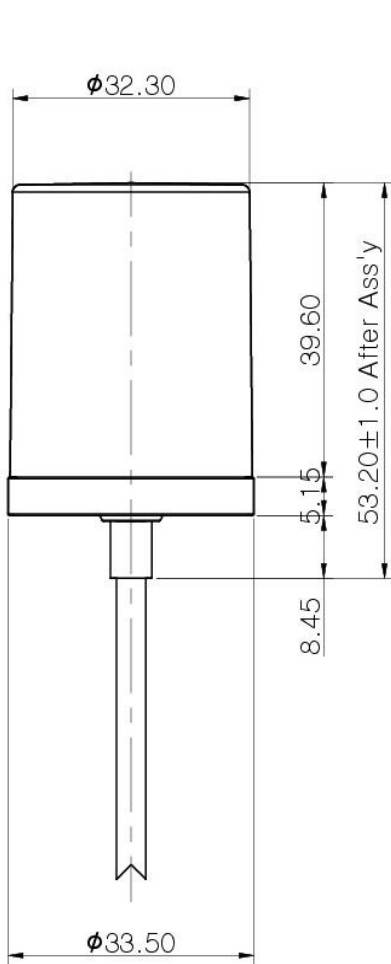

3.175
2.19
15.4 ± 0.35

37 ± 2 ml
95 ± 5 g

PRODUCT CODE: KIT030LQFFGP

DIMENSIONS: 34MM (w) X 124.7MM (h)

DOC TYPE: TECHNICAL DRAWING

MATERIAL: GLASS

CAPACITY: 30ML

COLOR: FROSTED

DATE: 2/22/19

These drawings and specifications are the property of Instockpack and shall not be copied, reproduced, or used in any manner without the prior consent of Instockpack.

PRODUCT : PUMP	
SHOULDER: ABS	SHOULDER COLOR: GLOSS BLACK
ACTUATOR: PP	ACTUATOR COLOR: GLOSS BLACK
VISIBLE DIP TUBE LENGTH: 62MM	
OVER CAP: PETG	OVER CAP COLOR: GLOSS BLACK
DOC TYPE: TECHNICAL DRAWING	DATE: 2/22/19