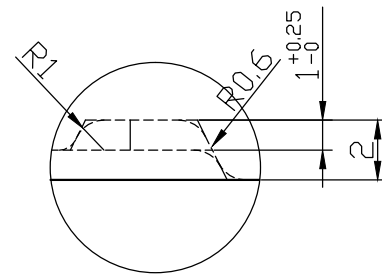

3.175
2.19
15.4 ± 0.35

37 ± 2 ml
95 ± 5 g

PRODUCT CODE: KIT030LQFFGP

DIMENSIONS: 34MM (w) X 124.7MM (h)

DOC TYPE: TECHNICAL DRAWING

MATERIAL: GLASS

CAPACITY: 30ML

COLOR: FROSTED

DATE: 2/22/19

These drawings and specifications are the property of Instockpack and shall not be copied, reproduced, or used in any manner without the prior consent of Instockpack.

PRODUCT : PUMP	
SHOULDER: ABS	SHOULDER COLOR: GLOSS BLACK
ACTUATOR: PP	ACTUATOR COLOR: GLOSS BLACK
VISIBLE DIP TUBE LENGTH: 62MM	
OVER CAP: PETG	OVER CAP COLOR: GLOSS BLACK
DOC TYPE: TECHNICAL DRAWING	DATE: 2/22/19