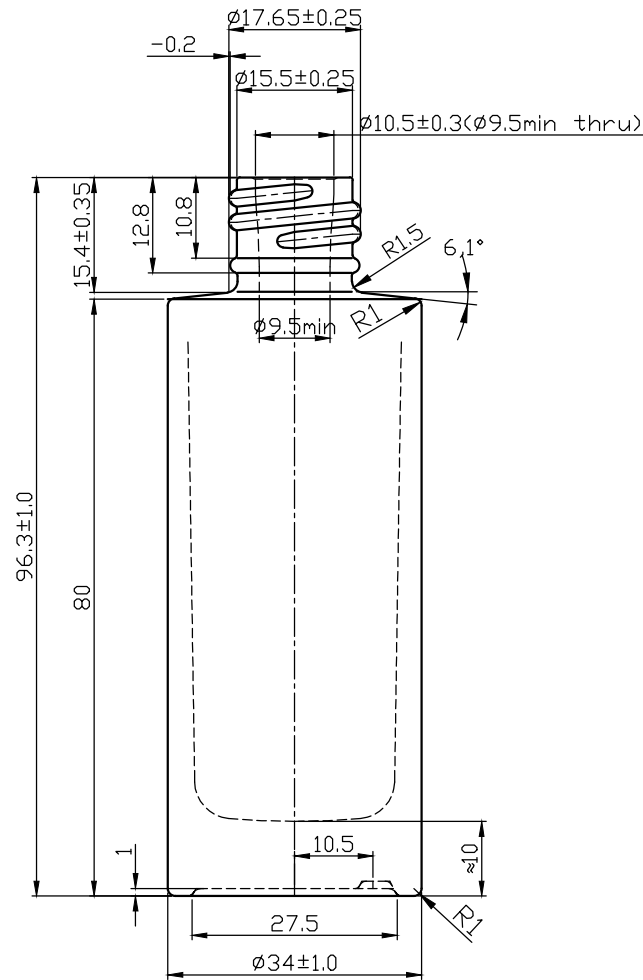

3.175
2.19
15.4 ± 0.35

37 ± 2 ml
95 ± 5 g

PRODUCT CODE: KIT030LQFFGP

DIMENSIONS: 34MM (w) X 124.7MM (h)

DOC TYPE: TECHNICAL DRAWING

MATERIAL: GLASS

CAPACITY: 30ML

COLOR: FROSTED

DATE: 2/22/19

These drawings and specifications are the property of Instockpack and shall not be copied, reproduced, or used in any manner without the prior consent of Instockpack.

PRODUCT : PUMP	
SHOULDER: ABS	SHOULDER COLOR: GLOSS BLACK
ACTUATOR: PP	ACTUATOR COLOR: GLOSS BLACK
VISIBLE DIP TUBE LENGTH: 62MM	
OVER CAP: PETG	OVER CAP COLOR: GLOSS BLACK
DOC TYPE: TECHNICAL DRAWING	DATE: 2/22/19