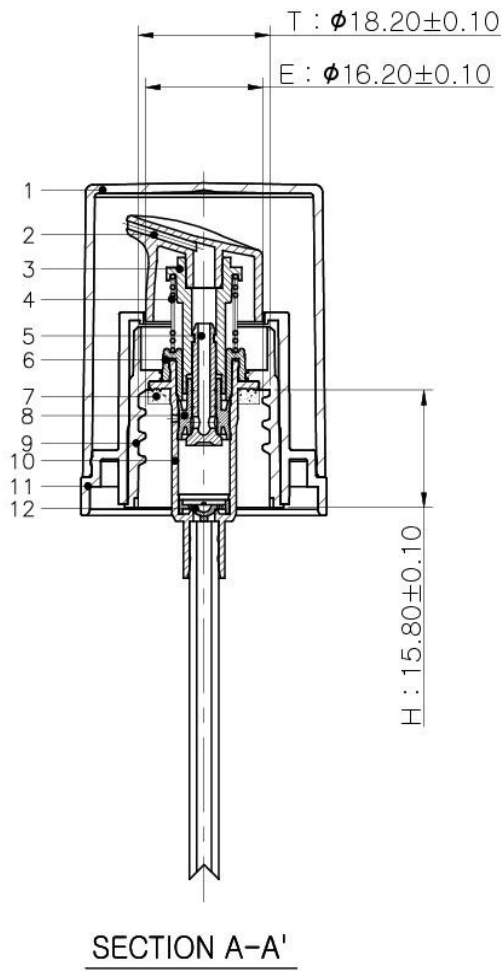

3.175
2.19
15.4 ± 0.35

37 ± 2 ml
95 ± 5 g

PRODUCT CODE: KIT030LQFFGP

DIMENSIONS: 34MM (w) X 124.7MM (h)

DOC TYPE: TECHNICAL DRAWING

MATERIAL: GLASS

CAPACITY: 30ML

COLOR: FROSTED

DATE: 2/22/19

These drawings and specifications are the property of Instockpack and shall not be copied, reproduced, or used in any manner without the prior consent of Instockpack.

PRODUCT : PUMP	
SHOULDER: ABS	SHOULDER COLOR: GLOSS BLACK
ACTUATOR: PP	ACTUATOR COLOR: GLOSS BLACK
VISIBLE DIP TUBE LENGTH: 62MM	
OVER CAP: PETG	OVER CAP COLOR: GLOSS BLACK
DOC TYPE: TECHNICAL DRAWING	DATE: 2/22/19