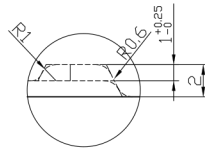

37 ± 2 ml
95 ± 5 g

PRODUCT CODE: KIT030LQFFGP

DIMENSIONS: 34MM (w) X 124.7MM (h)

DOC TYPE: TECHNICAL DRAWING

MATERIAL: GLASS

CAPACITY: 30ML

COLOR: FROSTED

DATE: 2/22/19

instockpack.