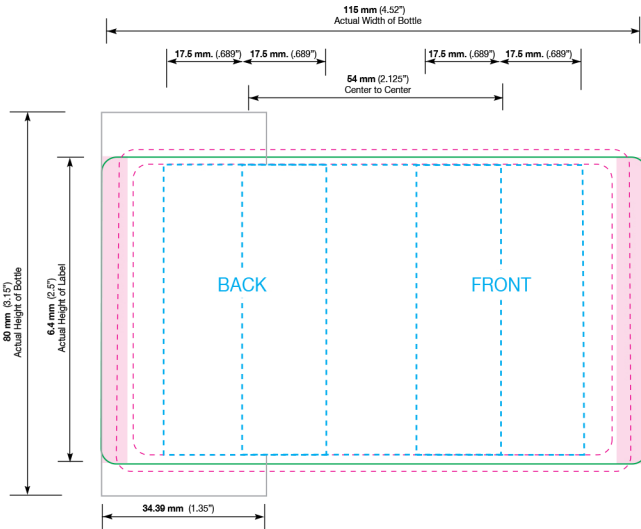

PRODUCT CODE: KIT030LQFFGP

30ml Liquid Foundation Frosted Glass Bottle w/ Pump

DIE LINE TYPE: Label (with overlap)

DATE: 06-JUN-2019