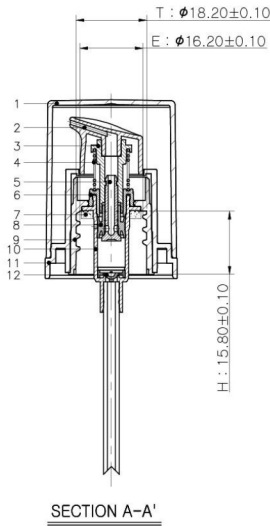

PRODUCT : PUMP

SHOULDER: ABS   SHOULDER COLOR: GLOSS BLACK

ACTUATOR: PP   ACTUATOR COLOR: GLOSS BLACK

VISIBLE DIP TUBE LENGTH: 62MM

OVER CAP: PETG   OVER CAP COLOR: GLOSS BLACK

DOC TYPE: TECHNICAL DRAWING   DATE: 2/22/19

instockpack.