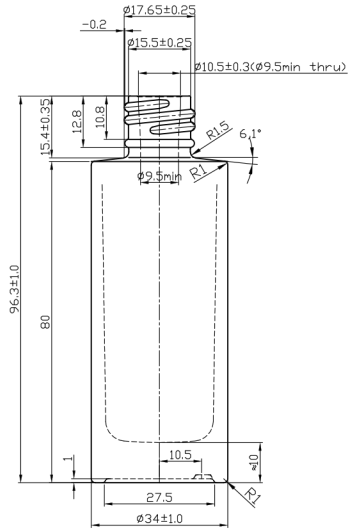

37 ± 2 ml
95 ± 5 g

PRODUCT CODE: KIT030LQFFGP

DIMENSIONS: 34MM (w) X 124.7MM (h)

DOC TYPE: TECHNICAL DRAWING

MATERIAL: GLASS

CAPACITY: 30ML

COLOR: FROSTED

DATE: 2/22/19

instockpack.