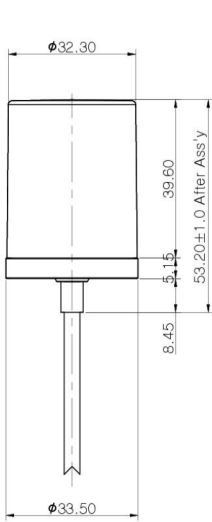

PRODUCT : PUMP

SHOULDER: ABS   SHOULDER COLOR: GLOSS BLACK

ACTUATOR: PP   ACTUATOR COLOR: GLOSS BLACK

VISIBLE DIP TUBE LENGTH: 62MM

OVER CAP: PETG   OVER CAP COLOR: GLOSS BLACK

DOC TYPE: TECHNICAL DRAWING   DATE: 2/22/19

instockpack.