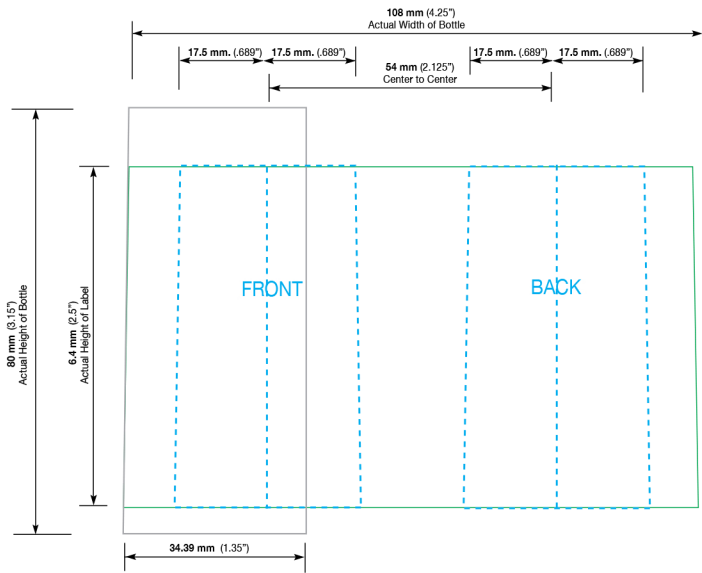

PRODUCT CODE: KIT030LQFFGP

30ml Liquid Foundation Frosted Glass Bottle w/ Pump

DIE LINE TYPE: S11k Screen

DATE: 06-JUN-2019

GENERAL INSTRUCTIONS:

Please include a PDF, list of colors, and convert text to outlines when submitting.

These drawings and specifications are the property of Instockpack and shall not be copied, reproduced, or used in any manner without the prior consent of Instockpack.