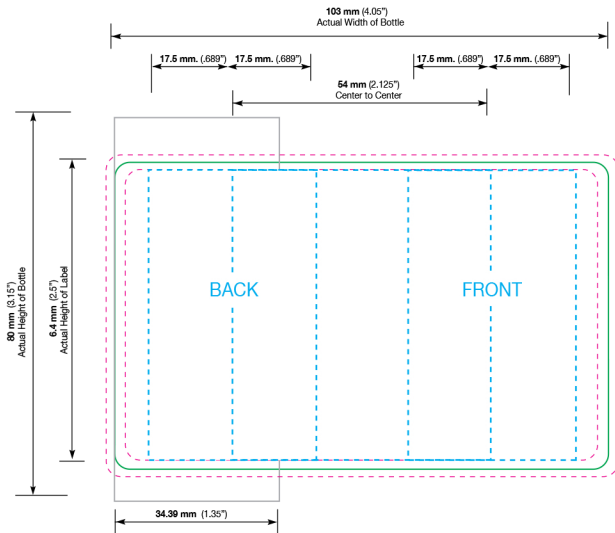

3.175
2.19
15.4 ± 0.35

37 ± 2 ml
95 ± 5 g

PRODUCT CODE: KIT030LQFFGP

DIMENSIONS: 34MM (w) X 124.7MM (h)

DOC TYPE: TECHNICAL DRAWING

MATERIAL: GLASS

CAPACITY: 30ML

COLOR: FROSTED

DIE LINE TYPE: Label (with overlap)

DATE: 06-JUN-2019

GENERAL INSTRUCTIONS:

Please include a PDF, list of colors, and convert text to outlines when submitting.

These drawings and specifications are the property of Instockpack and shall not be copied, reproduced, or used in any manner without the prior consent of Instockpack.