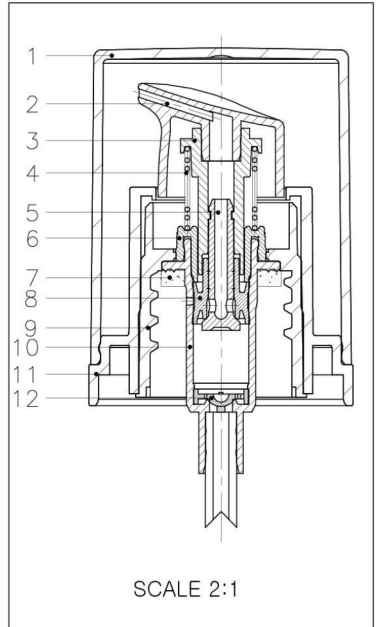

PRODUCT : PUMP

SHOULDER: ABS   SHOULDER COLOR: GLOSS BLACK

ACTUATOR: PP   ACTUATOR COLOR: GLOSS BLACK

VISIBLE DIP TUBE LENGTH: 62MM

OVER CAP: PETG   OVER CAP COLOR: GLOSS BLACK

DOC TYPE: TECHNICAL DRAWING   DATE: 2/22/19

instockpack.