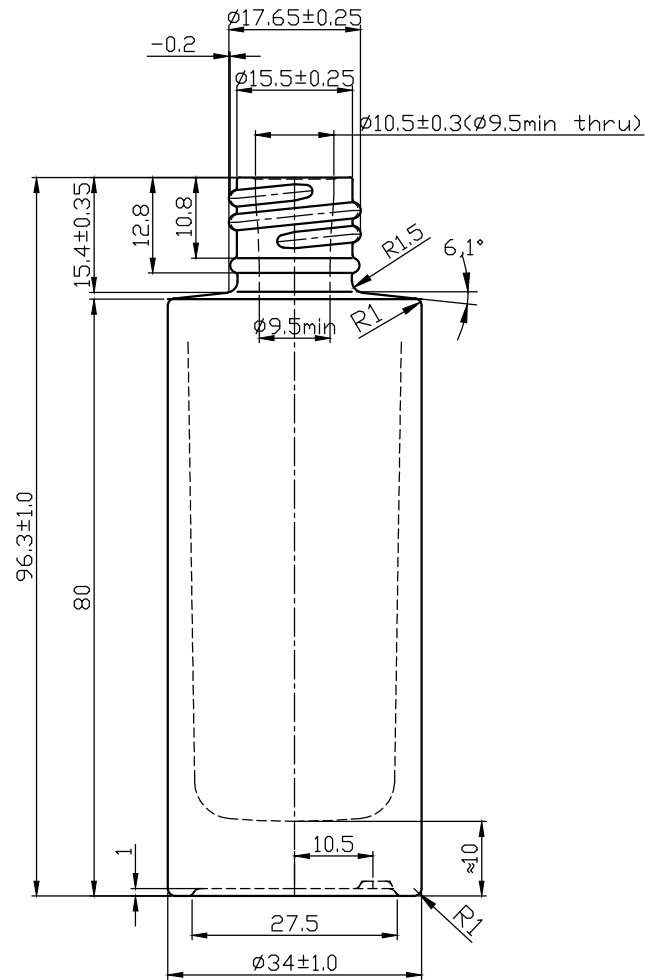

3.175
2.19
15.4 ± 0.35

37 ± 2 ml
95 ± 5 g

PRODUCT CODE: KIT030LQFCGP

DIMENSIONS: 34MM (w) X 124.7MM (h)

DOC TYPE: TECHNICAL DRAWING

MATERIAL: GLASS

CAPACITY: 30ML

COLOR: CLEAR

SHOULDER: ABS

SHOULDER COLOR: GLOSS BLACK

ACTUATOR: PP

ACTUATOR COLOR: GLOSS BLACK

VISIBLE DIP TUBE LENGTH: 62MM

OVER CAP: PETG

OVER CAP COLOR: GLOSS BLACK

DOC TYPE: TECHNICAL DRAWING