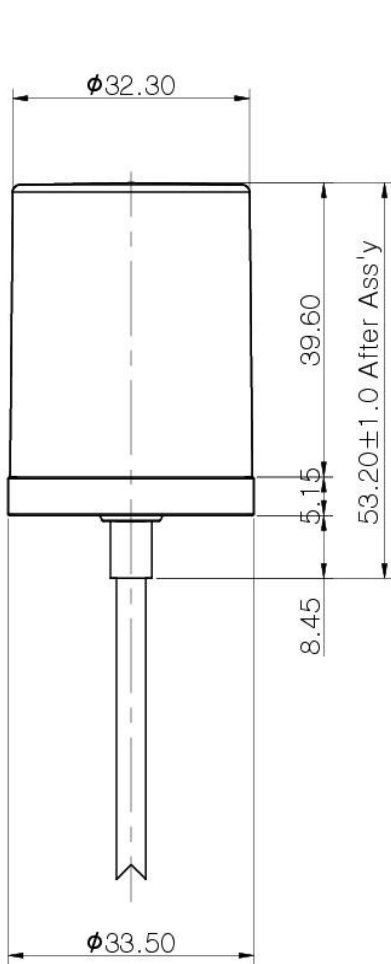

3.175
2.19
15.4 ± 0.35

37 ± 2 ml
95 ± 5 g

PRODUCT CODE: KIT030LQFCGP

DIMENSIONS: 34MM (w) X 124.7MM (h)

DOC TYPE: TECHNICAL DRAWING

MATERIAL: GLASS

CAPACITY: 30ML

COLOR: CLEAR

DATE: 2/22/19

These drawings and specifications are the property of Instockpack and shall not be copied, reproduced, or used in any manner without the prior consent of Instockpack.

instockpack.

PRODUCT: PUMP

SHOULDER: ABS

SHOULDER COLOR: GLOSS BLACK

ACTUATOR: PP

ACTUATOR COLOR: GLOSS BLACK

VISIBLE DIP TUBE LENGTH: 62MM

OVER CAP: PETG

OVER CAP COLOR: GLOSS BLACK

DOC TYPE: TECHNICAL DRAWING