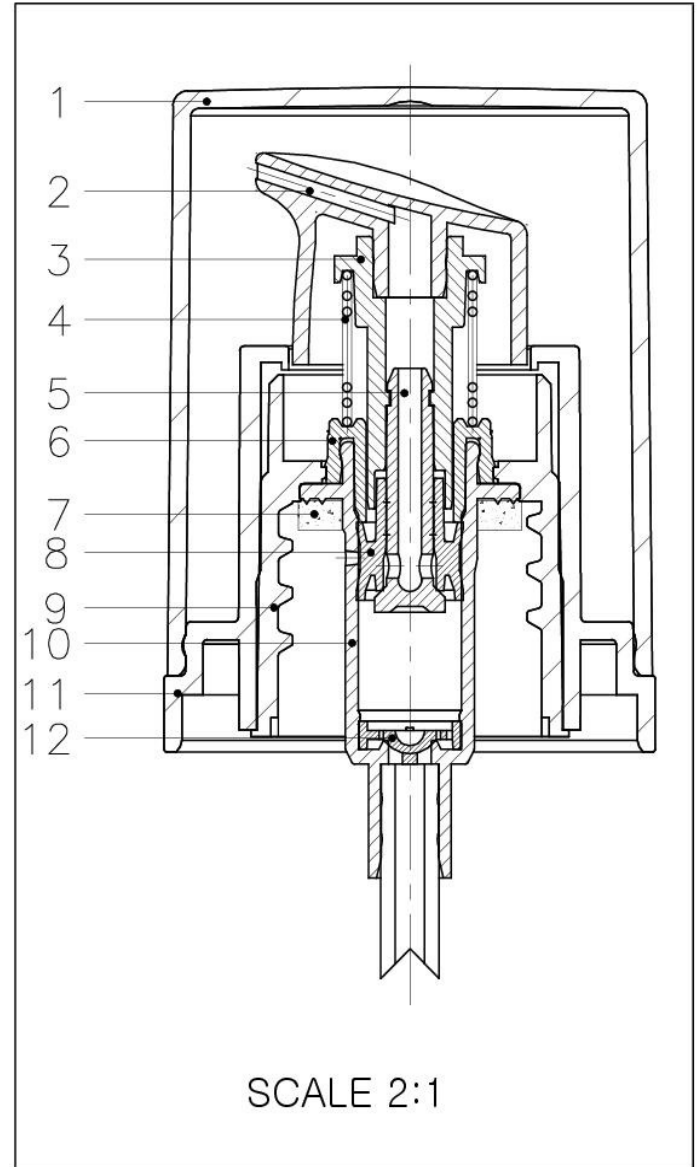

PRODUCT: PUMP

SHOULDER: ABS

SHOULDER COLOR: GLOSS BLACK

ACTUATOR: PP

ACTUATOR COLOR: GLOSS BLACK

VISIBLE DIP TUBE LENGTH: 62MM

OVER CAP: PETG

OVER CAP COLOR: GLOSS BLACK

DOC TYPE: TECHNICAL DRAWING

DATE: 2/22/19

These drawings and specifications are the property of Instockpack and shall not be copied, reproduced, or used in any manner without the prior consent of Instockpack.

instockpack.