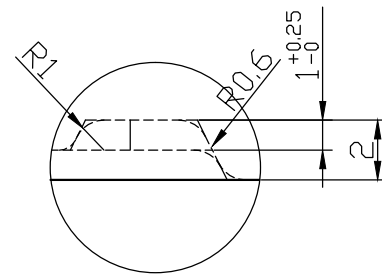

3.175
2.19
15.4 ± 0.35

37 ± 2 ml
95 ± 5 g

PRODUCT CODE: KIT030LQFCGP

DIMENSIONS: 34MM (w) X 124.7MM (h)

DOC TYPE: TECHNICAL DRAWING

MATERIAL: GLASS

CAPACITY: 30ML

COLOR: CLEAR

SHOULDER: ABS

SHOULDER COLOR: GLOSS BLACK

ACTUATOR: PP

ACTUATOR COLOR: GLOSS BLACK

VISIBLE DIP TUBE LENGTH: 62MM

OVER CAP: PETG

OVER CAP COLOR: GLOSS BLACK

DOC TYPE: TECHNICAL DRAWING