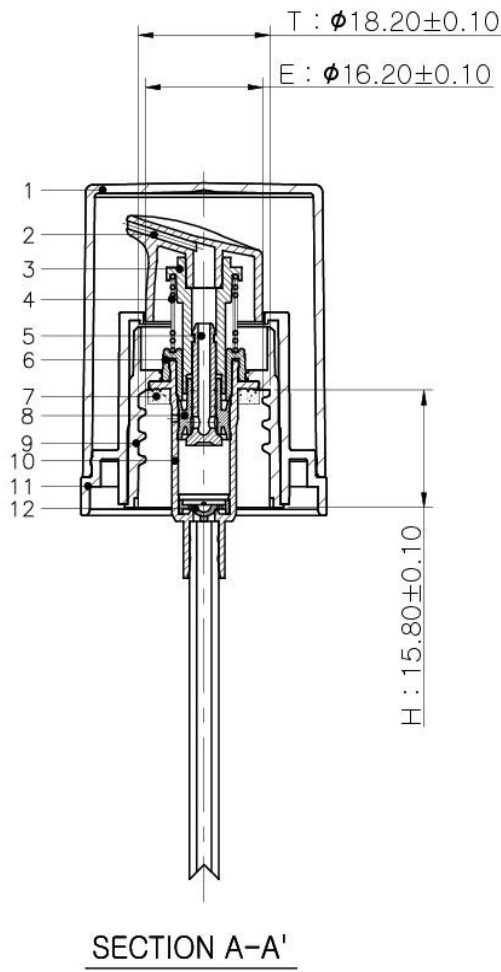

PRODUCT: PUMP

SHOULDER: ABS

SHOULDER COLOR: GLOSS BLACK

ACTUATOR: PP

ACTUATOR COLOR: GLOSS BLACK

VISIBLE DIP TUBE LENGTH: 62MM

OVER CAP: PETG

OVER CAP COLOR: GLOSS BLACK

DOC TYPE: TECHNICAL DRAWING

DATE: 2/22/19

These drawings and specifications are the property of Instockpack and shall not be copied, reproduced, or used in any manner without the prior consent of Instockpack.

instockpack.