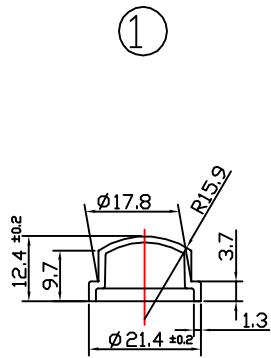

3.175
2.19
15.4 ± 0.35

37 ± 2 ml
95 ± 5 g

PRODUCT CODE: KIT030LQFCGD

DIMENSIONS: 34MM (w) X 124.7MM (h)

DOC TYPE: TECHNICAL DRAWING

MATERIAL: GLASS

CAPACITY: 30ML

COLOR: CLEAR

DATE: 2/22/19

These drawings and specifications are the property of Instockpack and shall not be copied, reproduced, or used in any manner without the prior consent of Instockpack.

PRODUCT : DROPPER

DIMENSIONS: 26.9MM (w) X 105.5MM (h)

DROPPER TYPE: PUSH BUTTON PIPPET LENGTH: 90MM

DROPPER COLOR: GLOSS BLACK

CLOSURE TYPE: SCREW ON TEETH: WHITE SILICONE

DOC TYPE: TECHNICAL DRAWING DATE: 2/22/19

These drawings and specifications are the property of Instockpack and shall not be copied, reproduced, or used in any manner without the prior consent of Instockpack.