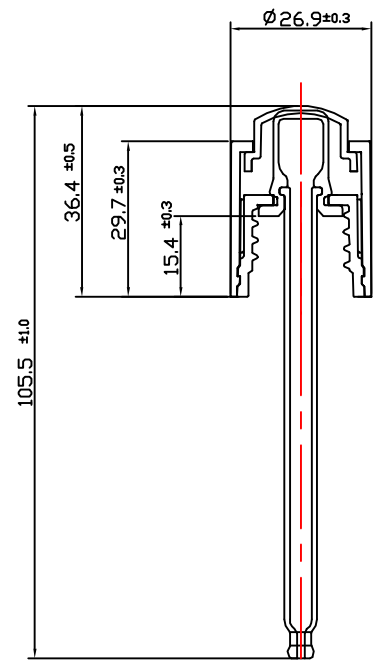

3.175
2.19
15.4 ± 0.35

37 ± 2 ml
95 ± 5 g

PRODUCT CODE: KIT030LQFCGD

DIMENSIONS: 34MM (w) X 124.7MM (h)

DOC TYPE: TECHNICAL DRAWING

MATERIAL: GLASS

CAPACITY: 30ML

COLOR: CLEAR

DATE: 2/22/19

These drawings and specifications are the property of Instockpack and shall not be copied, reproduced, or used in any manner without the prior consent of Instockpack.

PRODUCT : DROPPER

DIMENSIONS: 26.9MM (w) X 105.5MM (h)

DROPPER TYPE: PUSH BUTTON PIPPET LENGTH: 90MM

DROPPER COLOR: GLOSS BLACK

CLOSURE TYPE: SCREW ON TEETH: WHITE SILICONE

DOC TYPE: TECHNICAL DRAWING DATE: 2/22/19

These drawings and specifications are the property of Instockpack and shall not be copied, reproduced, or used in any manner without the prior consent of Instockpack.