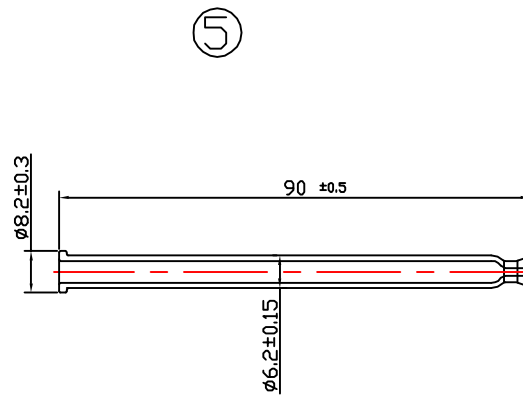

3.175
2.19
15.4 ± 0.35

37 ± 2 ml
95 ± 5 g

PRODUCT CODE: KIT030LQFCGD

DIMENSIONS: 34MM (w) X 124.7MM (h)

DOC TYPE: TECHNICAL DRAWING

MATERIAL: GLASS

CAPACITY: 30ML

COLOR: CLEAR

DATE: 2/22/19

These drawings and specifications are the property of Instockpack and shall not be copied, reproduced, or used in any manner without the prior consent of Instockpack.

PRODUCT : DROPPER

DIMENSIONS: 26.9MM (w) X 105.5MM (h)

DROPPER TYPE: PUSH BUTTON PIPPET LENGTH: 90MM

DROPPER COLOR: GLOSS BLACK

CLOSURE TYPE: SCREW ON TEETH: WHITE SILICONE

DOC TYPE: TECHNICAL DRAWING DATE: 2/22/19

These drawings and specifications are the property of Instockpack and shall not be copied, reproduced, or used in any manner without the prior consent of Instockpack.