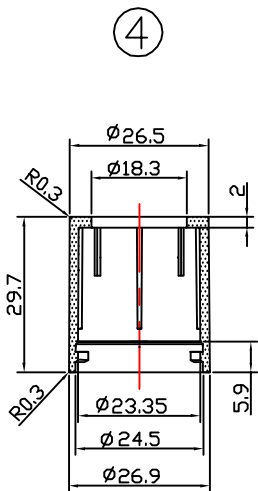

3.175
2.19
15.4 ± 0.35

37 ± 2 ml
95 ± 5 g

PRODUCT CODE: KIT030LQFCGD

DIMENSIONS: 34MM (w) X 124.7MM (h)

DOC TYPE: TECHNICAL DRAWING

MATERIAL: GLASS

CAPACITY: 30ML

COLOR: CLEAR

DATE: 2/22/19

These drawings and specifications are the property of Instockpack and shall not be copied, reproduced, or used in any manner without the prior consent of Instockpack.

PRODUCT : DROPPER

DIMENSIONS: 26.9MM (w) X 105.5MM (h)

DROPPER TYPE: PUSH BUTTON PIPPET LENGTH: 90MM

DROPPER COLOR: GLOSS BLACK

CLOSURE TYPE: SCREW ON TEETH: WHITE SILICONE

DOC TYPE: TECHNICAL DRAWING DATE: 2/22/19

These drawings and specifications are the property of Instockpack and shall not be copied, reproduced, or used in any manner without the prior consent of Instockpack.