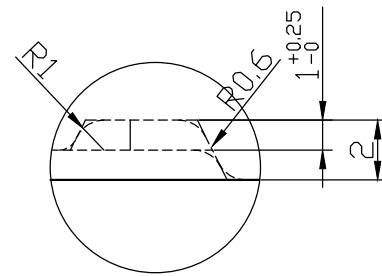

3.175
2.19
15.4 ± 0.35

37 ± 2 ml
95 ± 5 g

PRODUCT CODE: KIT030LQFCGD

DIMENSIONS: 34MM (w) X 124.7MM (h)

DOC TYPE: TECHNICAL DRAWING

MATERIAL: GLASS

CAPACITY: 30ML

COLOR: CLEAR

DATE: 2/22/19

These drawings and specifications are the property of Instockpack and shall not be copied, reproduced, or used in any manner without the prior consent of Instockpack.

PRODUCT : DROPPER

DIMENSIONS: 26.9MM (w) X 105.5MM (h)

DROPPER TYPE: PUSH BUTTON PIPPET LENGTH: 90MM

DROPPER COLOR: GLOSS BLACK

CLOSURE TYPE: SCREW ON TEETH: WHITE SILICONE

DOC TYPE: TECHNICAL DRAWING DATE: 2/22/19

These drawings and specifications are the property of Instockpack and shall not be copied, reproduced, or used in any manner without the prior consent of Instockpack.