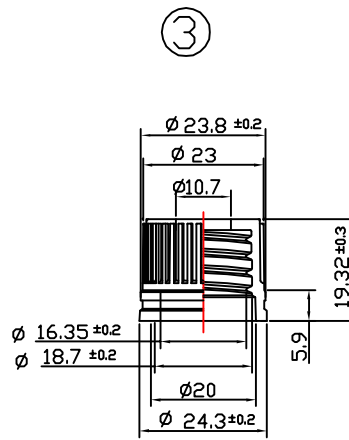

3.175
2.19
15.4 ± 0.35

37 ± 2 ml
95 ± 5 g

PRODUCT CODE: KIT030LQFCGD

DIMENSIONS: 34MM (w) X 124.7MM (h)

DOC TYPE: TECHNICAL DRAWING

MATERIAL: GLASS

CAPACITY: 30ML

COLOR: CLEAR

DATE: 2/22/19

These drawings and specifications are the property of Instockpack and shall not be copied, reproduced, or used in any manner without the prior consent of Instockpack.

PRODUCT : DROPPER

DIMENSIONS: 26.9MM (w) X 105.5MM (h)

DROPPER TYPE: PUSH BUTTON PIPPET LENGTH: 90MM

DROPPER COLOR: GLOSS BLACK

CLOSURE TYPE: SCREW ON TEETH: WHITE SILICONE

DOC TYPE: TECHNICAL DRAWING DATE: 2/22/19

These drawings and specifications are the property of Instockpack and shall not be copied, reproduced, or used in any manner without the prior consent of Instockpack.