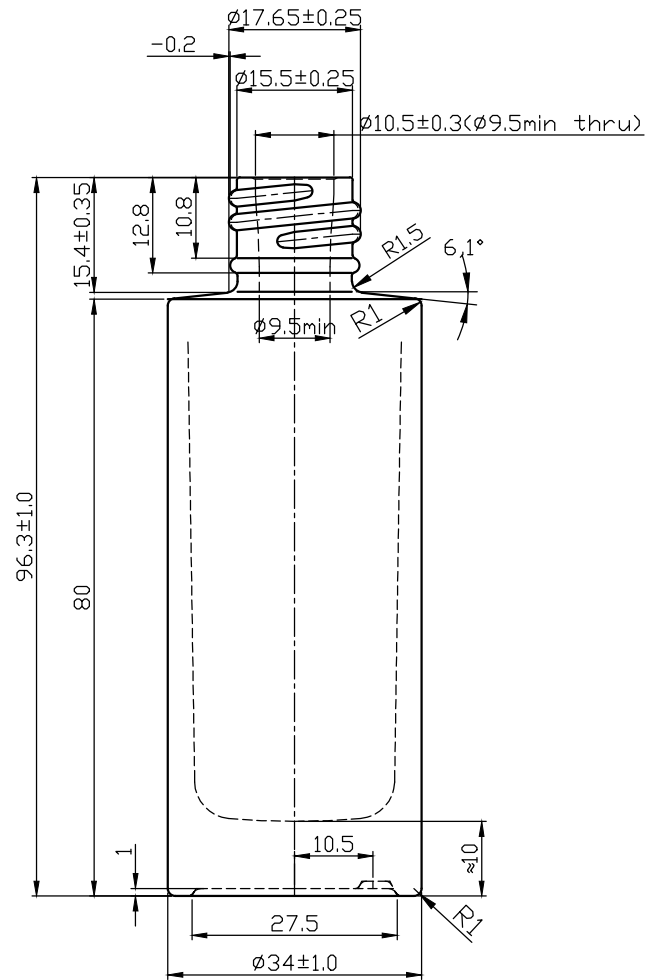

3.175
2.19
15.4 ± 0.35

37 ± 2 ml
95 ± 5 g

PRODUCT CODE: KIT030LQFCGD

DIMENSIONS: 34MM (w) X 124.7MM (h)

DOC TYPE: TECHNICAL DRAWING

MATERIAL: GLASS

CAPACITY: 30ML

COLOR: CLEAR

DATE: 2/22/19

These drawings and specifications are the property of Instockpack and shall not be copied, reproduced, or used in any manner without the prior consent of Instockpack.

PRODUCT : DROPPER

DIMENSIONS: 26.9MM (w) X 105.5MM (h)

DROPPER TYPE: PUSH BUTTON PIPPET LENGTH: 90MM

DROPPER COLOR: GLOSS BLACK

CLOSURE TYPE: SCREW ON TEETH: WHITE SILICONE

DOC TYPE: TECHNICAL DRAWING DATE: 2/22/19

These drawings and specifications are the property of Instockpack and shall not be copied, reproduced, or used in any manner without the prior consent of Instockpack.