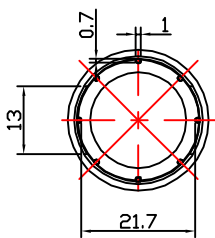

3.175
2.19
15.4 ± 0.35

37 ± 2 ml
95 ± 5 g

PRODUCT CODE: KIT030LQFCGD

DIMENSIONS: 34MM (w) X 124.7MM (h)

DOC TYPE: TECHNICAL DRAWING

MATERIAL: GLASS

CAPACITY: 30ML

COLOR: CLEAR

DATE: 2/22/19

These drawings and specifications are the property of Instockpack and shall not be copied, reproduced, or used in any manner without the prior consent of Instockpack.

PRODUCT : DROPPER

DIMENSIONS: 26.9MM (w) X 105.5MM (h)

DROPPER TYPE: PUSH BUTTON PIPPET LENGTH: 90MM

DROPPER COLOR: GLOSS BLACK

CLOSURE TYPE: SCREW ON TEETH: WHITE SILICONE

DOC TYPE: TECHNICAL DRAWING DATE: 2/22/19

These drawings and specifications are the property of Instockpack and shall not be copied, reproduced, or used in any manner without the prior consent of Instockpack.