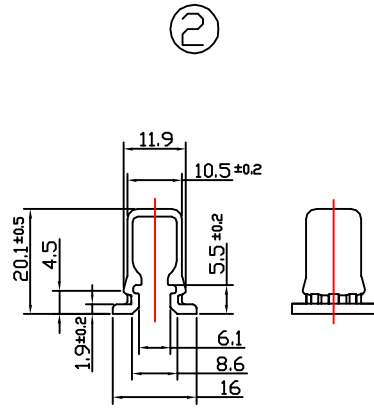

3.175
2.19
15.4 ± 0.35

37 ± 2 ml
95 ± 5 g

PRODUCT CODE: KIT030LQFCGD

DIMENSIONS: 34MM (w) X 124.7MM (h)

DOC TYPE: TECHNICAL DRAWING

MATERIAL: GLASS

CAPACITY: 30ML

COLOR: CLEAR

DATE: 2/22/19

These drawings and specifications are the property of Instockpack and shall not be copied, reproduced, or used in any manner without the prior consent of Instockpack.

PRODUCT : DROPPER

DIMENSIONS: 26.9MM (w) X 105.5MM (h)

DROPPER TYPE: PUSH BUTTON PIPPET LENGTH: 90MM

DROPPER COLOR: GLOSS BLACK

CLOSURE TYPE: SCREW ON TEETH: WHITE SILICONE

DOC TYPE: TECHNICAL DRAWING DATE: 2/22/19

These drawings and specifications are the property of Instockpack and shall not be copied, reproduced, or used in any manner without the prior consent of Instockpack.