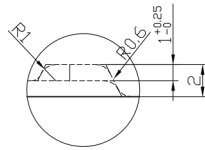

3.175
2.19
15.4 ± 0.35