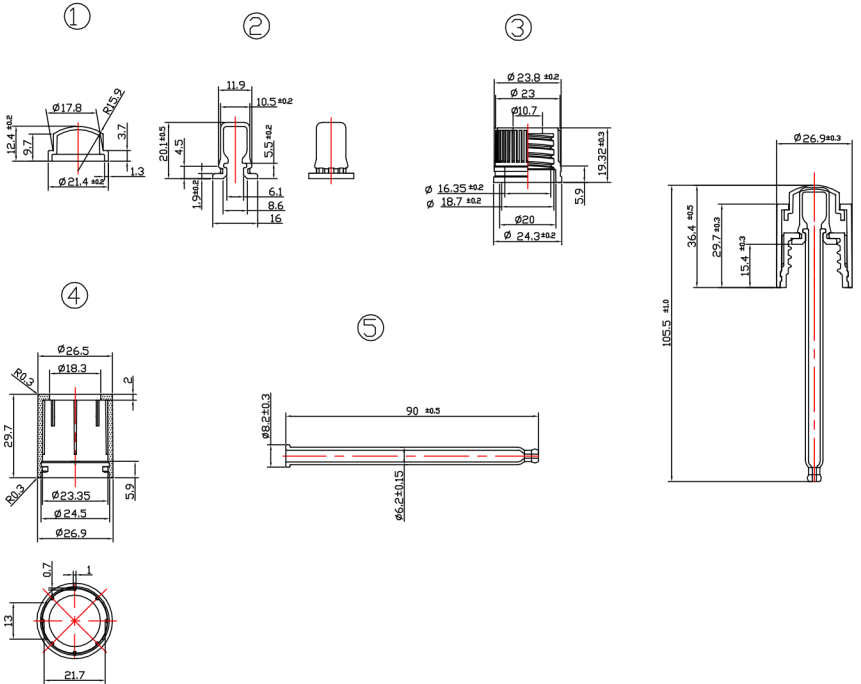

PRODUCT : DROPPER

DIMENSIONS: 26.9MM (w) X 105.5MM (h)

DROPPER TYPE: PUSH BUTTON   PIPPET LENGTH: 90MM

DROPPER COLOR: GLOSS BLACK

CLOSURE TYPE: SCREW ON   TEETH: WHITE SILICONE

DOC TYPE: TECHNICAL DRAWING   DATE: 2/22/19