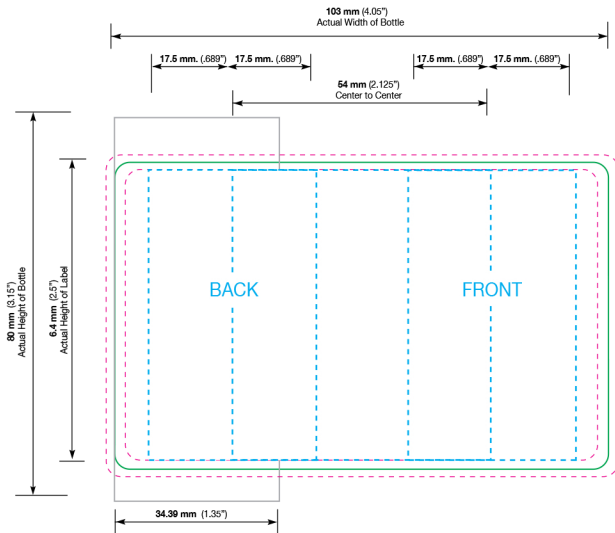

PRODUCT CODE: KIT030LQFCGD

30ml Liquid Foundation Clear Glass Dropper Bottle

DIE LINE TYPE: Label (with gap)

DATE: 06-JUN-2019