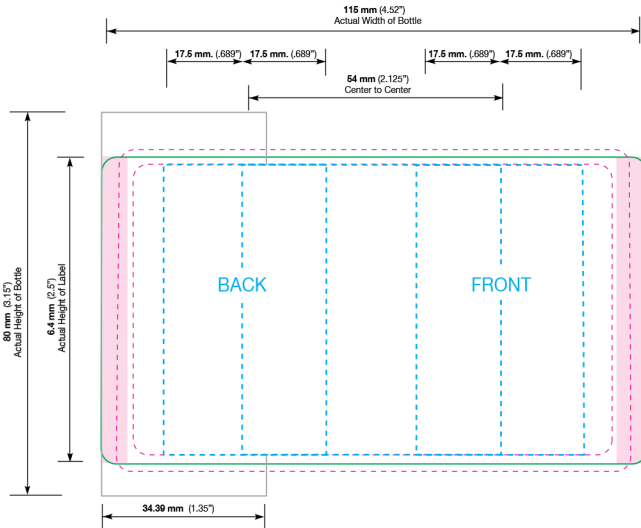

PRODUCT CODE: KIT030LQFCGD

30ml Liquid Foundation Clear Glass Dropper Bottle

DIE LINE TYPE: Label (with overlap)

DATE: 06-JUN-2019