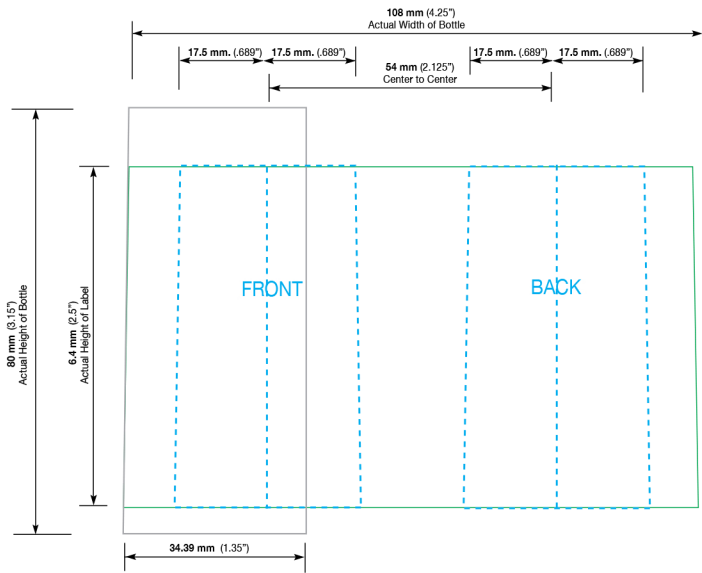

3.175
2.19
15.4 ± 0.35

37 ± 2 ml
95 ± 5 g

PRODUCT CODE: KIT030LQFCGD

DIMENSIONS: 34MM (w) X 124.7MM (h)

DOC TYPE: TECHNICAL DRAWING

MATERIAL: GLASS

CAPACITY: 30ML

COLOR: CLEAR

DATE: 2/22/19

These drawings and specifications are the property of Instockpack and shall not be copied, reproduced, or used in any manner without the prior consent of Instockpack.

PRODUCT : DROPPER

DIMENSIONS: 26.9MM (w) X 105.5MM (h)

DROPPER TYPE: PUSH BUTTON PIPPET LENGTH: 90MM

DROPPER COLOR: GLOSS BLACK

CLOSURE TYPE: SCREW ON TEETH: WHITE SILICONE

DOC TYPE: TECHNICAL DRAWING DATE: 2/22/19

These drawings and specifications are the property of Instockpack and shall not be copied, reproduced, or used in any manner without the prior consent of Instockpack.