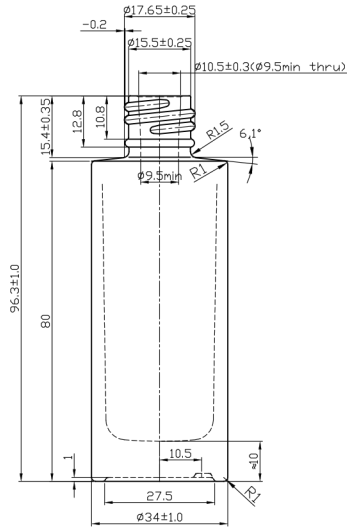

3.175
2.19
15.4 ± 0.35