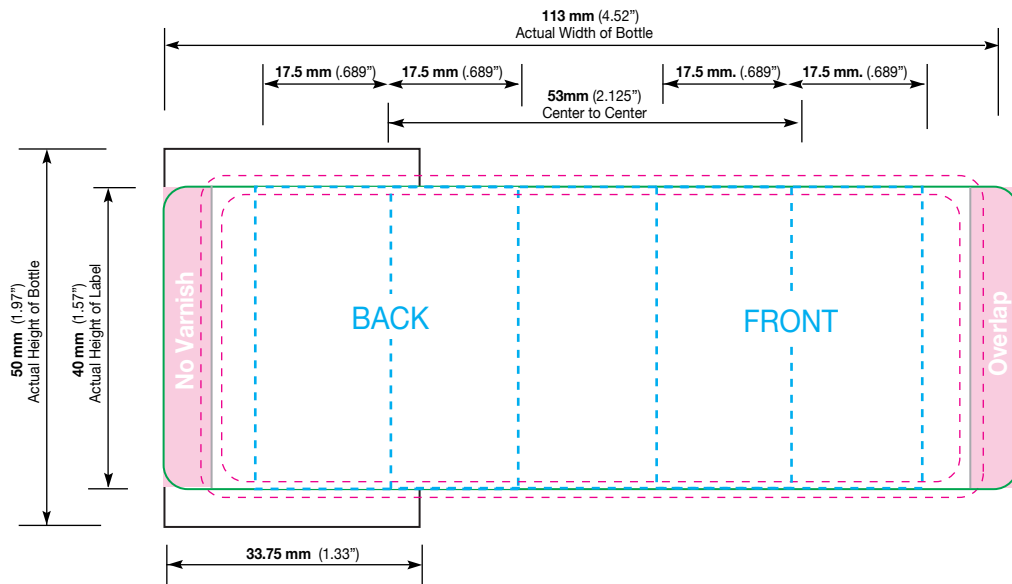

← Unwind Direction

○ Label Area    
 ⋯ Live copy area    
 ⋯ 1/16" bleed for die cut    
 ● .25" No Varnish

PRODUCT CODE: KIT015LQFFGP

15ml Liquid Foundation Frosted Glass Bottle w/ Pump

DIE LINE TYPE: Label (with overlap)