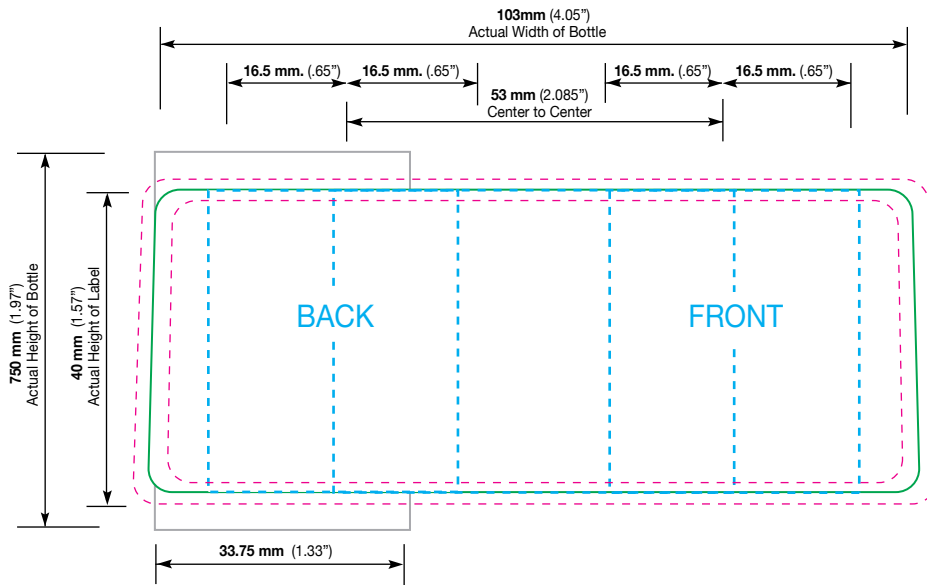

← Unwind Direction

○ Label Area    
 ⋯ Live copy area    
 ⋯ 1/16" bleed for die cut

PRODUCT CODE: KIT015LQFFGP

15ml Liquid Foundation Frosted Glass Bottle w/ Pump

DIE LINE TYPE: Label (with gap)

DATE: 06-JUN-2019