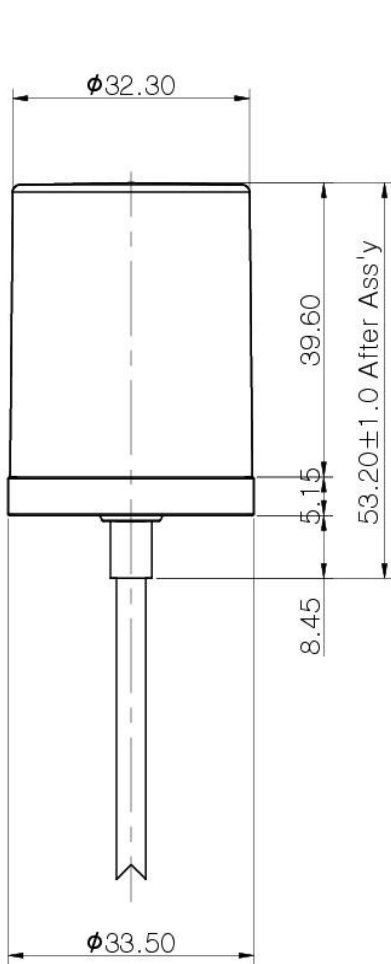

PRODUCT CODE: KIT015LQFFGP

DIMENSIONS: 34MM (w) X 96.55MM (h)

DOC TYPE: TECHNICAL DRAWING MATERIAL: GLASS

CAPACITY: 15ML COLOR: FROSTED DATE: 2/22/19

These drawings and specifications are the property of Instockpack and shall not be copied, reproduced, or used in any manner without the prior consent of Instockpack.

PRODUCT : PUMP

SHOULDER : ABS

SHOULDER COLOR: GLOSS BLACK

ACTUATOR : PP

ACTUATOR COLOR : GLOSS BLACK

VISIBLE DIP TUBE LENGTH : 34MM

OVER CAP : PETG

OVER CAP COLOR : GLOSS BLACK