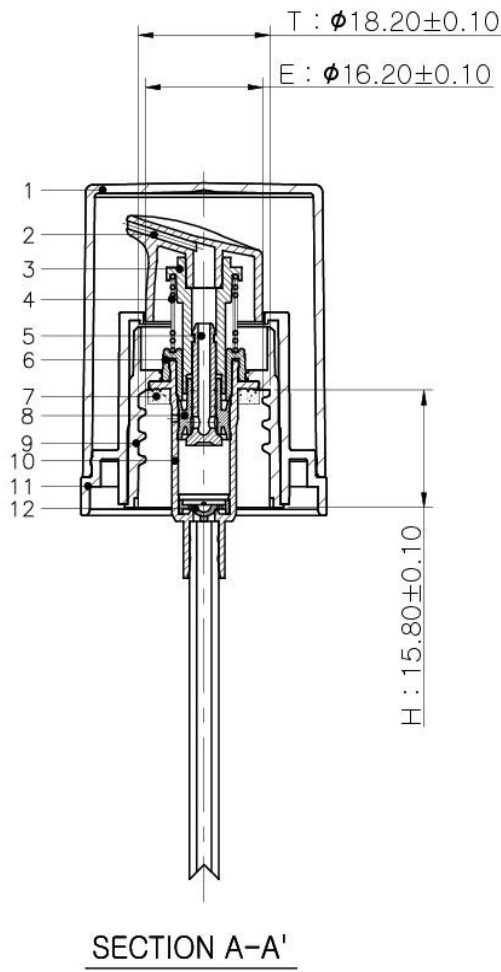

PRODUCT CODE: KIT015LQFFGP

DIMENSIONS: 34MM (w) X 96.55MM (h)

DOC TYPE: TECHNICAL DRAWING MATERIAL: GLASS

CAPACITY: 15ML COLOR: FROSTED DATE: 2/22/19

These drawings and specifications are the property of Instockpack and shall not be copied, reproduced, or used in any manner without the prior consent of Instockpack.

PRODUCT : PUMP

SHOULDER : ABS

SHOULDER COLOR: GLOSS BLACK

ACTUATOR : PP

ACTUATOR COLOR : GLOSS BLACK

VISIBLE DIP TUBE LENGTH : 34MM

OVER CAP : PETG

OVER CAP COLOR : GLOSS BLACK