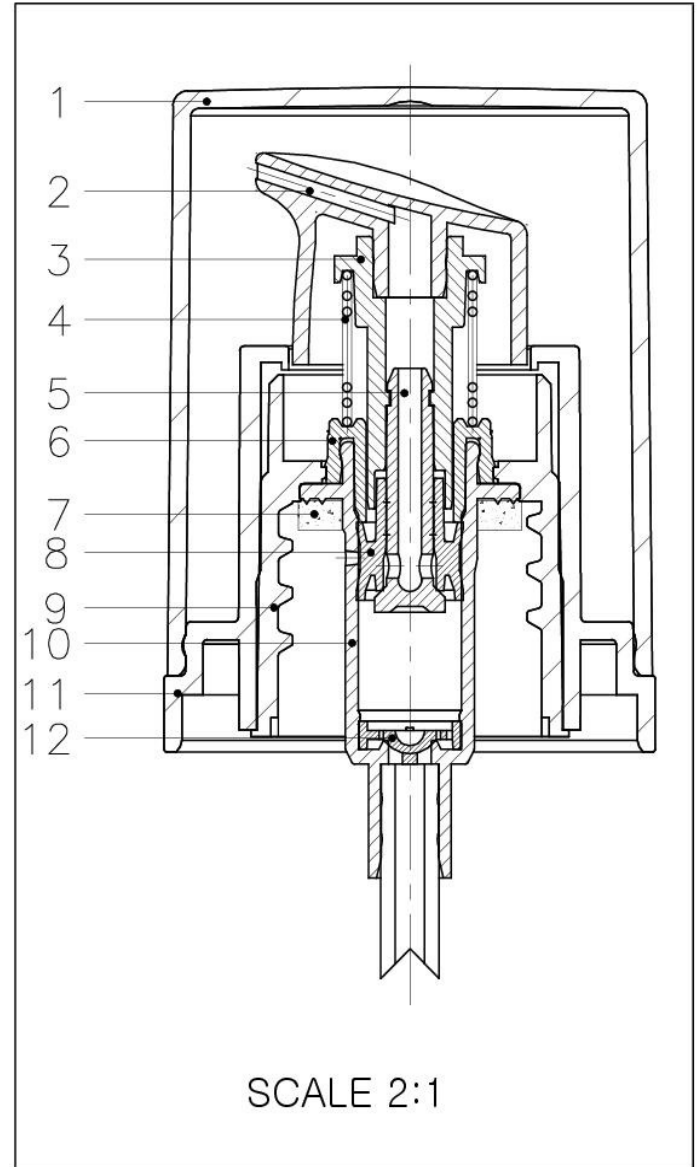

PRODUCT CODE: KIT015LQFFGP

DIMENSIONS: 34MM (w) X 96.55MM (h)

DOC TYPE: TECHNICAL DRAWING MATERIAL: GLASS

CAPACITY: 15ML COLOR: FROSTED DATE: 2/22/19

These drawings and specifications are the property of Instockpack and shall not be copied, reproduced, or used in any manner without the prior consent of Instockpack.

PRODUCT : PUMP

SHOULDER : ABS

SHOULDER COLOR: GLOSS BLACK

ACTUATOR : PP

ACTUATOR COLOR : GLOSS BLACK

VISIBLE DIP TUBE LENGTH : 34MM

OVER CAP : PETG

OVER CAP COLOR : GLOSS BLACK