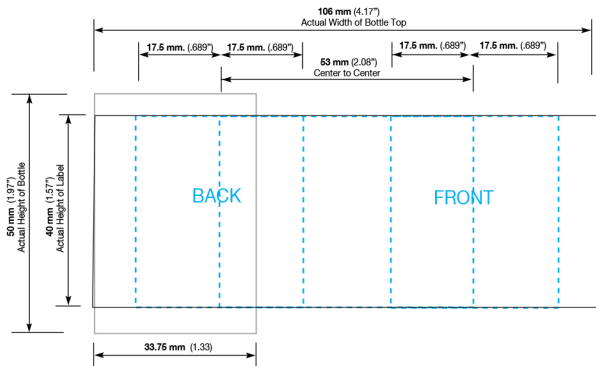

PRODUCT CODE: KIT015LQFFGP

DIMENSIONS: 34MM (w) X 96.55MM (h)

DOC TYPE: TECHNICAL DRAWING

MATERIAL: GLASS

CAPACITY: 15ML

COLOR: FROSTED

DATE: 2/22/19

These drawings and specifications are the property of Instockpack and shall not be copied, reproduced, or used in any manner without the prior consent of Instockpack.

instockpack.

PRODUCT CODE: KIT015LQFFGP

15ml Liquid Foundation Frosted Glass Bottle w/ Pump

DIE LINE TYPE: Silk Screen

DATE: 06-JUN-2019

GENERAL INSTRUCTIONS:

Please include a PDF, list of colors, and convert text to outlines when submitting.

These drawings and specifications are the property of Instockpack and shall not be copied, reproduced, or used in any manner without the prior consent of Instockpack.

← Unwind Direction

- Label Area
- ⋯ Live copy area
- ⋯ 1/16" bleed for die cut
- .25" No Varnish