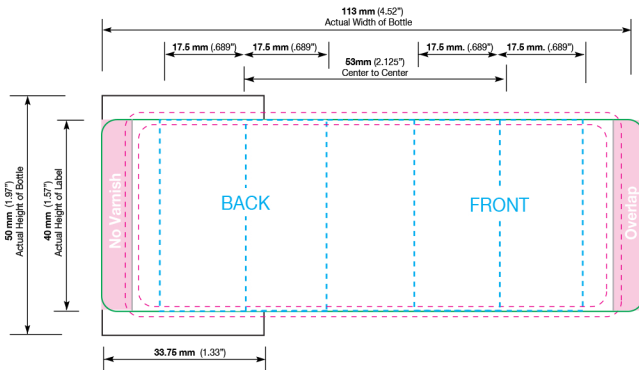

PRODUCT CODE: KIT015LQFFGP

DIMENSIONS: 34MM (w) X 96.55MM (h)

DOC TYPE: TECHNICAL DRAWING

MATERIAL: GLASS

CAPACITY: 15ML

COLOR: FROSTED

DATE: 2/22/19

These drawings and specifications are the property of Instockpack and shall not be copied, reproduced, or used in any manner without the prior consent of Instockpack.

instockpack.

PRODUCT CODE: KIT015LQFFGP

15ml Liquid Foundation Frosted Glass Bottle w/ Pump

DIE LINE TYPE: Silk Screen

DATE: 06-JUN-2019

GENERAL INSTRUCTIONS:

Please include a PDF, list of colors, and convert text to outlines when submitting.

These drawings and specifications are the property of Instockpack and shall not be copied, reproduced, or used in any manner without the prior consent of Instockpack.

← Unwind Direction

- Label Area
- ⋯ Live copy area
- ⋯ 1/16" bleed for die cut
- .25" No Varnish

instockpack.

These drawings and specifications are the property of Instockpack and shall not be copied, reproduced, or used in any manner without the prior consent of Instockpack.

← Unwind Direction

○ Label Area ○ Live copy area ○ 1/16" bleed for die cut