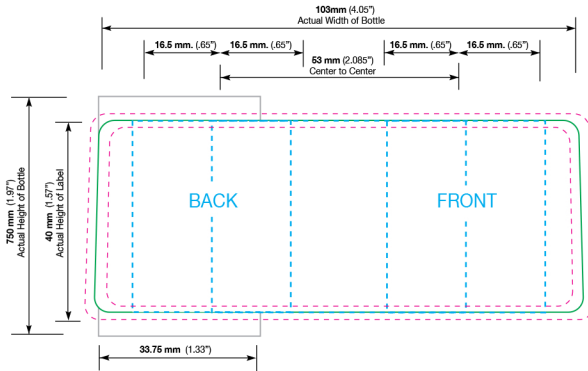

PRODUCT CODE: KIT015LQFFGP

DIMENSIONS: 34MM (w) X 96.55MM (h)

DOC TYPE: TECHNICAL DRAWING

MATERIAL: GLASS

CAPACITY: 15ML

COLOR: FROSTED

DATE: 2/22/19

These drawings and specifications are the property of Instockpack and shall not be copied, reproduced, or used in any manner without the prior consent of Instockpack.

These drawings and specifications are the property of Instockpack and shall not be copied, reproduced, or used in any manner without the prior consent of Instockpack.

← Unwind Direction

- Label Area
- ⋯ Live copy area
- ⋯ 1/16" bleed for die cut
- .25" No Varnish

instockpack.

These drawings and specifications are the property of Instockpack and shall not be copied, reproduced, or used in any manner without the prior consent of Instockpack.

← Unwind Direction

○ Label Area ○ Live copy area ○ 1/16" bleed for die cut