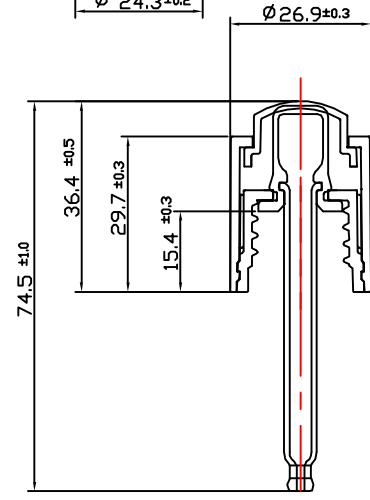

PRODUCT CODE: KIT015LQFFGD

DIMENSIONS: 34MM (w) X 96.55MM (h)

DOC TYPE: TECHNICAL DRAWING

MATERIAL: GLASS

CAPACITY: 15ML

COLOR: FROSTED

DATE: 2/22/19

These drawings and specifications are the property of Instockpack and shall not be copied, reproduced, or used in any manner without the prior consent of Instockpack.

①

②

③

④

⑤

PRODUCT : DROPPER

DIMENSIONS: 26.9MM (w) X 74.5MM (h)

DROPPER TYPE: PUSH BUTTON | PIPETTE LENGTH: 59MM

DROPPER COLOR: GLOSS BLACK

CLOSURE TYPE: SCREW ON | TEETH: WHITE SILICONE

DOC TYPE: TECHNICAL DRAWING | DATE: 2/22/19

These drawings and specifications are the property of Instockpack and shall not be copied, reproduced, or used in any manner without the prior consent of Instockpack.