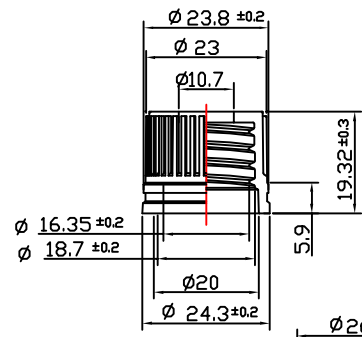

PRODUCT CODE: KIT015LQFFGD

DIMENSIONS: 34MM (w) X 96.55MM (h)

DOC TYPE: TECHNICAL DRAWING

MATERIAL: GLASS

CAPACITY: 15ML

COLOR: FROSTED

DATE: 2/22/19

These drawings and specifications are the property of Instockpack and shall not be copied, reproduced, or used in any manner without the prior consent of Instockpack.

①

②

③

④

⑤

PRODUCT : DROPPER

DIMENSIONS: 26.9MM (w) X 74.5MM (h)

DROPPER TYPE: PUSH BUTTON | PIPETTE LENGTH: 59MM

DROPPER COLOR: GLOSS BLACK

CLOSURE TYPE: SCREW ON | TEETH: WHITE SILICONE

DOC TYPE: TECHNICAL DRAWING | DATE: 2/22/19

These drawings and specifications are the property of Instockpack and shall not be copied, reproduced, or used in any manner without the prior consent of Instockpack.