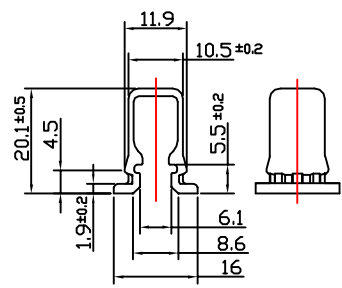

PRODUCT CODE: KIT015LQFFGD

DIMENSIONS: 34MM (w) X 96.55MM (h)

DOC TYPE: TECHNICAL DRAWING

MATERIAL: GLASS

CAPACITY: 15ML

COLOR: FROSTED

DATE: 2/22/19

These drawings and specifications are the property of Instockpack and shall not be copied, reproduced, or used in any manner without the prior consent of Instockpack.

①

②

③

④

⑤

PRODUCT : DROPPER

DIMENSIONS: 26.9MM (w) X 74.5MM (h)

DROPPER TYPE: PUSH BUTTON | PIPETTE LENGTH: 59MM

DROPPER COLOR: GLOSS BLACK

CLOSURE TYPE: SCREW ON | TEETH: WHITE SILICONE

DOC TYPE: TECHNICAL DRAWING | DATE: 2/22/19

These drawings and specifications are the property of Instockpack and shall not be copied, reproduced, or used in any manner without the prior consent of Instockpack.