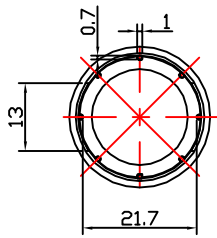

PRODUCT CODE: KIT015LQFFGD

DIMENSIONS: 34MM (w) X 96.55MM (h)

DOC TYPE: TECHNICAL DRAWING

MATERIAL: GLASS

CAPACITY: 15ML

COLOR: FROSTED

DATE: 2/22/19

These drawings and specifications are the property of Instockpack and shall not be copied, reproduced, or used in any manner without the prior consent of Instockpack.

①

②

③

④

⑤

PRODUCT : DROPPER

DIMENSIONS: 26.9MM (w) X 74.5MM (h)

DROPPER TYPE: PUSH BUTTON | PIPETTE LENGTH: 59MM

DROPPER COLOR: GLOSS BLACK

CLOSURE TYPE: SCREW ON | TEETH: WHITE SILICONE

DOC TYPE: TECHNICAL DRAWING | DATE: 2/22/19

These drawings and specifications are the property of Instockpack and shall not be copied, reproduced, or used in any manner without the prior consent of Instockpack.