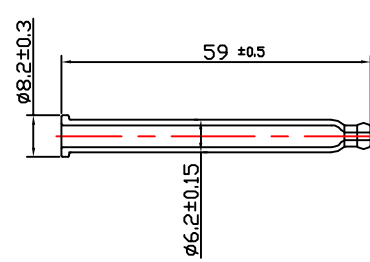

PRODUCT CODE: KIT015LQFFGD

DIMENSIONS: 34MM (w) X 96.55MM (h)

DOC TYPE: TECHNICAL DRAWING

MATERIAL: GLASS

CAPACITY: 15ML

COLOR: FROSTED

DATE: 2/22/19

These drawings and specifications are the property of Instockpack and shall not be copied, reproduced, or used in any manner without the prior consent of Instockpack.

①

②

③

④

⑤

PRODUCT : DROPPER

DIMENSIONS: 26.9MM (w) X 74.5MM (h)

DROPPER TYPE: PUSH BUTTON | PIPETTE LENGTH: 59MM

DROPPER COLOR: GLOSS BLACK

CLOSURE TYPE: SCREW ON | TEETH: WHITE SILICONE

DOC TYPE: TECHNICAL DRAWING | DATE: 2/22/19

These drawings and specifications are the property of Instockpack and shall not be copied, reproduced, or used in any manner without the prior consent of Instockpack.