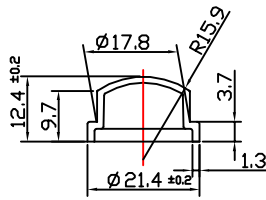

PRODUCT CODE: KIT015LQFFGD

DIMENSIONS: 34MM (w) X 96.55MM (h)

DOC TYPE: TECHNICAL DRAWING

MATERIAL: GLASS

CAPACITY: 15ML

COLOR: FROSTED

DATE: 2/22/19

These drawings and specifications are the property of Instockpack and shall not be copied, reproduced, or used in any manner without the prior consent of Instockpack.

①

②

③

④

⑤

PRODUCT : DROPPER

DIMENSIONS: 26.9MM (w) X 74.5MM (h)

DROPPER TYPE: PUSH BUTTON | PIPETTE LENGTH: 59MM

DROPPER COLOR: GLOSS BLACK

CLOSURE TYPE: SCREW ON | TEETH: WHITE SILICONE

DOC TYPE: TECHNICAL DRAWING | DATE: 2/22/19

These drawings and specifications are the property of Instockpack and shall not be copied, reproduced, or used in any manner without the prior consent of Instockpack.