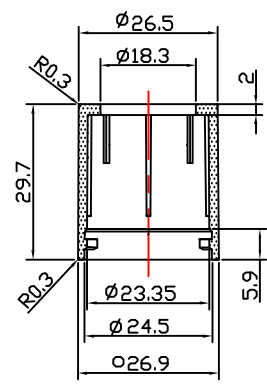

PRODUCT CODE: KIT015LQFFGD

DIMENSIONS: 34MM (w) X 96.55MM (h)

DOC TYPE: TECHNICAL DRAWING

MATERIAL: GLASS

CAPACITY: 15ML

COLOR: FROSTED

DATE: 2/22/19

These drawings and specifications are the property of Instockpack and shall not be copied, reproduced, or used in any manner without the prior consent of Instockpack.

①

②

③

④

⑤

PRODUCT : DROPPER

DIMENSIONS: 26.9MM (w) X 74.5MM (h)

DROPPER TYPE: PUSH BUTTON | PIPETTE LENGTH: 59MM

DROPPER COLOR: GLOSS BLACK

CLOSURE TYPE: SCREW ON | TEETH: WHITE SILICONE

DOC TYPE: TECHNICAL DRAWING | DATE: 2/22/19

These drawings and specifications are the property of Instockpack and shall not be copied, reproduced, or used in any manner without the prior consent of Instockpack.