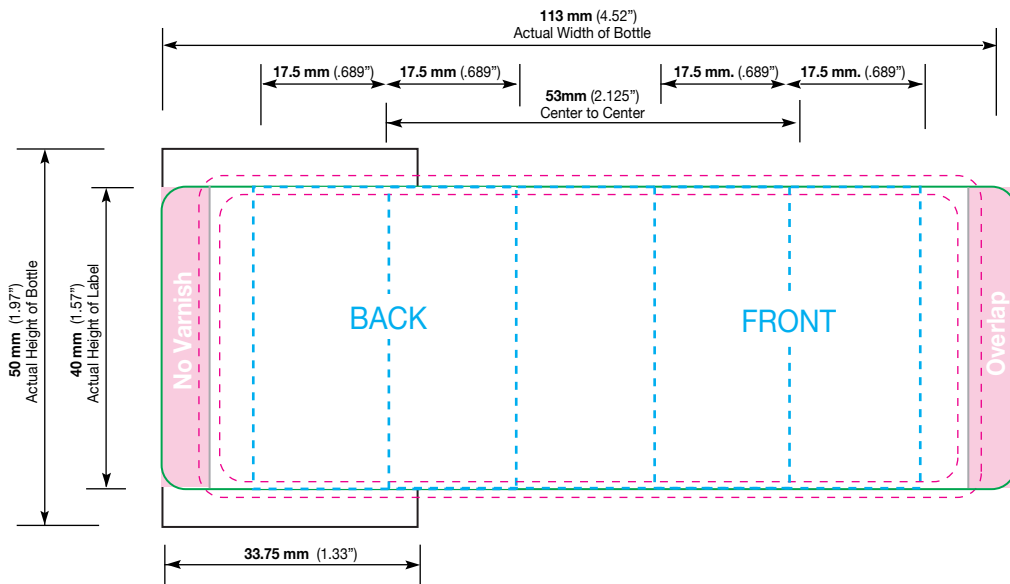

← Unwind Direction

- Label Area
- ⋯ Live copy area
- ⋯ 1/16" bleed for die cut
- .25" No Varnish

PRODUCT CODE: KIT015LQFFGD

15ml Liquid Foundation Frosted Glass Dropper Bottle

DIE LINE TYPE: Label (with overlap)