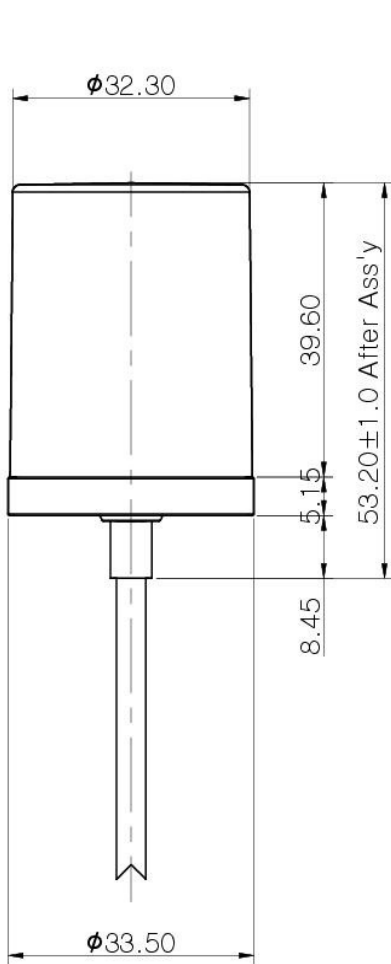

PRODUCT CODE: KIT015LQFCGP

DIMENSIONS: 34MM (w) X 96.55MM (h)

DOC TYPE: TECHNICAL DRAWING

MATERIAL: GLASS

CAPACITY: 15ML

COLOR: CLEAR

DATE: 2/22/19

These drawings and specifications are the property of Instockpack and shall not be copied, reproduced, or used in any manner without the prior consent of Instockpack.

PRODUCT: PUMP

SHOULDER: ABS

SHOULDER COLOR: GLOSS BLACK

ACTUATOR: PP

ACTUATOR COLOR: GLOSS BLACK

VISIBLE DIP TUBE LENGTH: 34MM

OVER CAP: PETG

OVER CAP COLOR: GLOSS BLACK