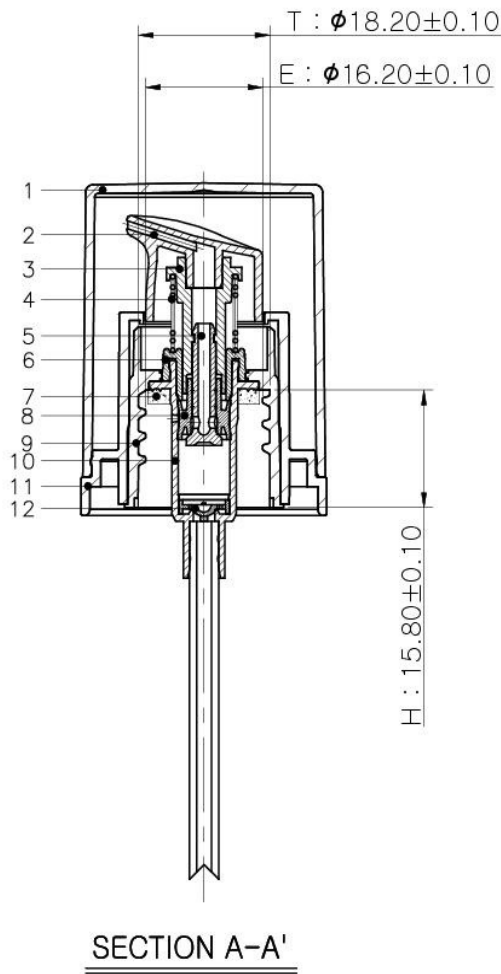

PRODUCT CODE: KIT015LQFCGP

DIMENSIONS: 34MM (w) X 96.55MM (h)

DOC TYPE: TECHNICAL DRAWING

MATERIAL: GLASS

CAPACITY: 15ML

COLOR: CLEAR

DATE: 2/22/19

These drawings and specifications are the property of Instockpack and shall not be copied, reproduced, or used in any manner without the prior consent of Instockpack.

PRODUCT: PUMP

SHOULDER: ABS

SHOULDER COLOR: GLOSS BLACK

ACTUATOR: PP

ACTUATOR COLOR: GLOSS BLACK

VISIBLE DIP TUBE LENGTH: 34MM

OVER CAP: PETG

OVER CAP COLOR: GLOSS BLACK