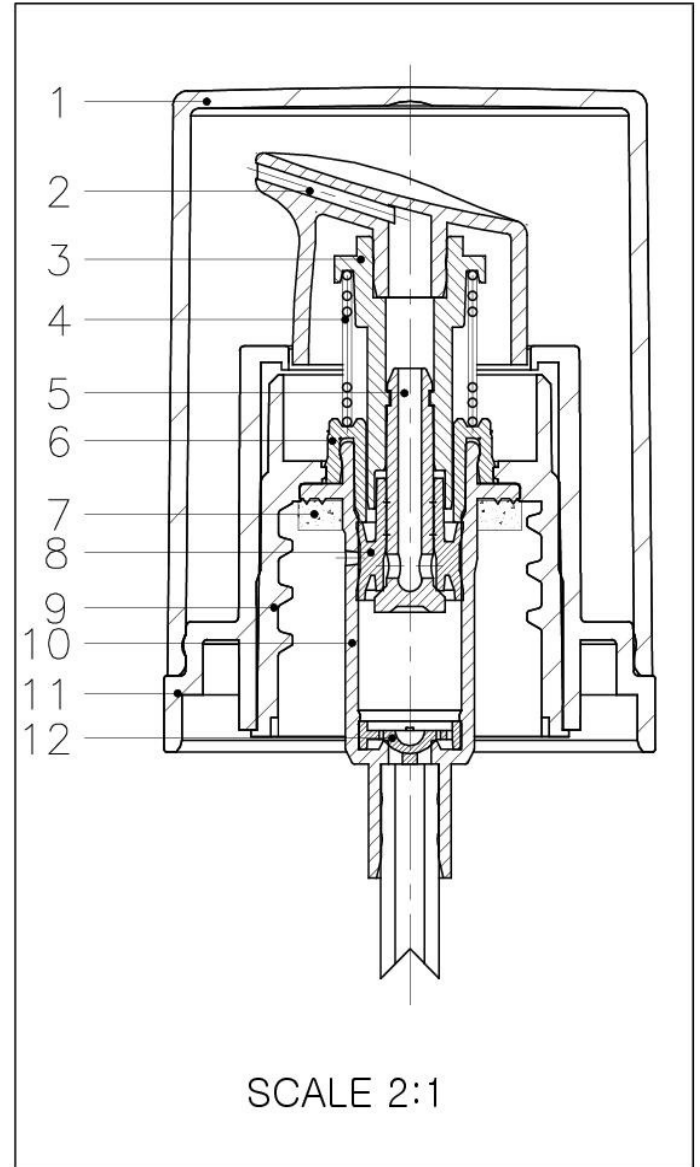

PRODUCT CODE: KIT015LQFCGP

DIMENSIONS: 34MM (w) X 96.55MM (h)

DOC TYPE: TECHNICAL DRAWING

MATERIAL: GLASS

CAPACITY: 15ML

COLOR: CLEAR

DATE: 2/22/19

These drawings and specifications are the property of Instockpack and shall not be copied, reproduced, or used in any manner without the prior consent of Instockpack.

PRODUCT: PUMP

SHOULDER: ABS

SHOULDER COLOR: GLOSS BLACK

ACTUATOR: PP

ACTUATOR COLOR: GLOSS BLACK

VISIBLE DIP TUBE LENGTH: 34MM

OVER CAP: PETG

OVER CAP COLOR: GLOSS BLACK