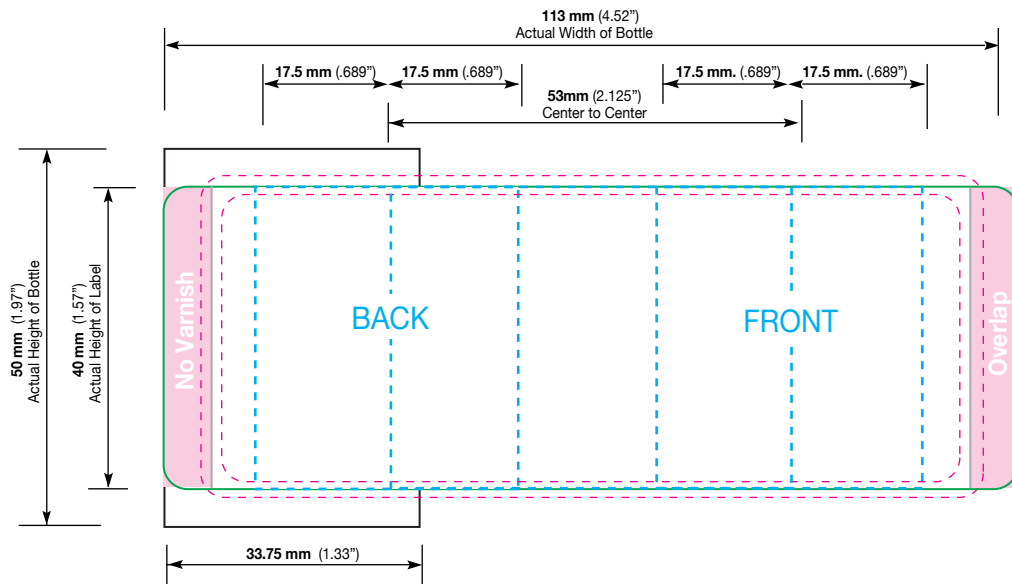

← Unwind Direction

- Label Area
- Live copy area
- 1/16" bleed for die cut
- .25" No Varnish

PRODUCT CODE: KIT015LQFCGP

15ml Liquid Foundation Clear Glass Bottle w/ Pump

DIE LINE TYPE: Label (with overlap)