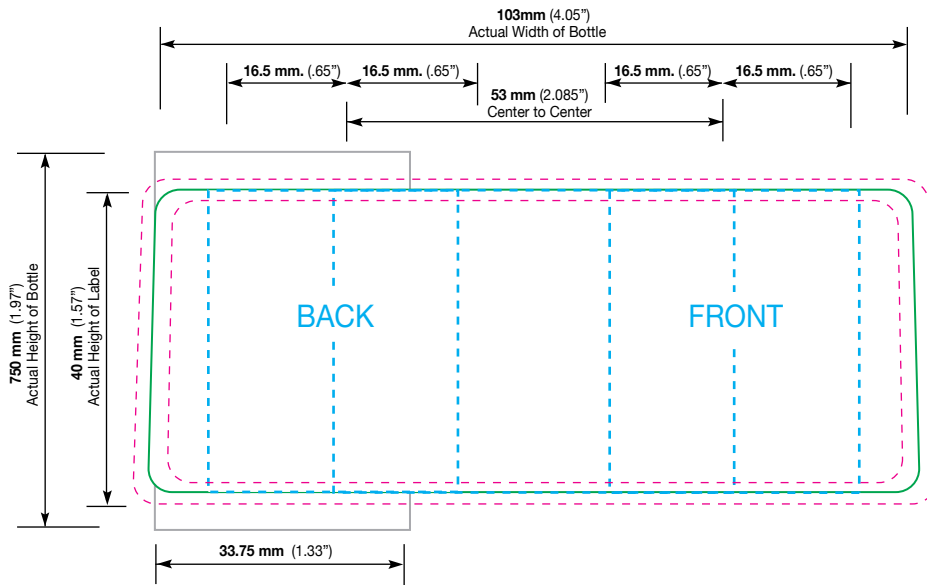

← Unwind Direction

○ Label Area
 ⋯ Live copy area
 ⋯ 1/16" bleed for die cut

PRODUCT CODE: KIT015LQFCGP

15ml Liquid Foundation Clear Glass Bottle w/ Pump

DIE LINE TYPE: Label (with gap)

DATE: 06-JUN-2019

GENERAL INSTRUCTIONS: