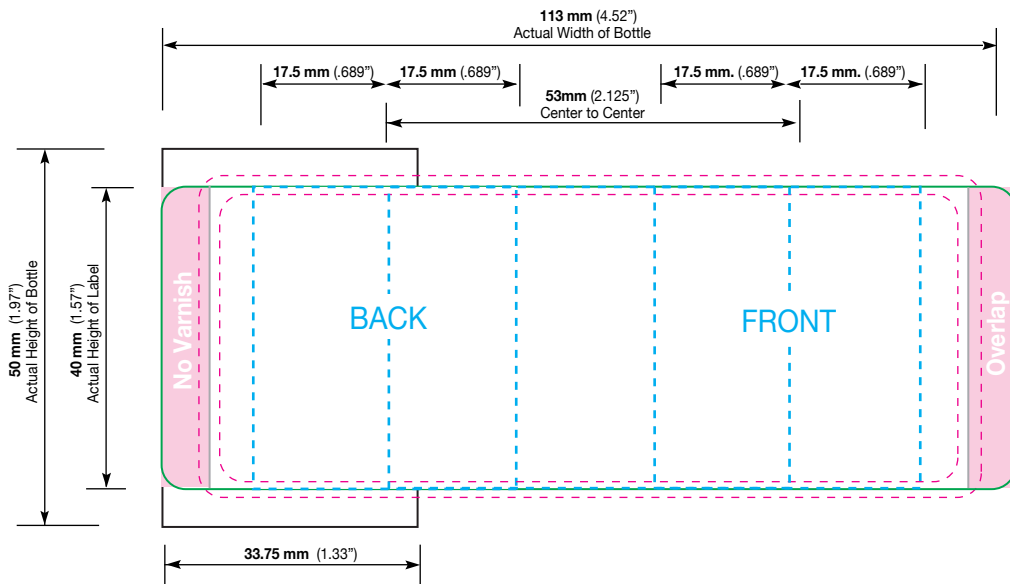

← Unwind Direction

- Label Area
- ⋯ Live copy area
- ⋯ 1/16" bleed for die cut
- .25" No Varnish

PRODUCT CODE: KIT015LQFCGD

15ml Liquid Foundation Clear Glass Dropper Bottle

DIE LINE TYPE: Label (with overlap)