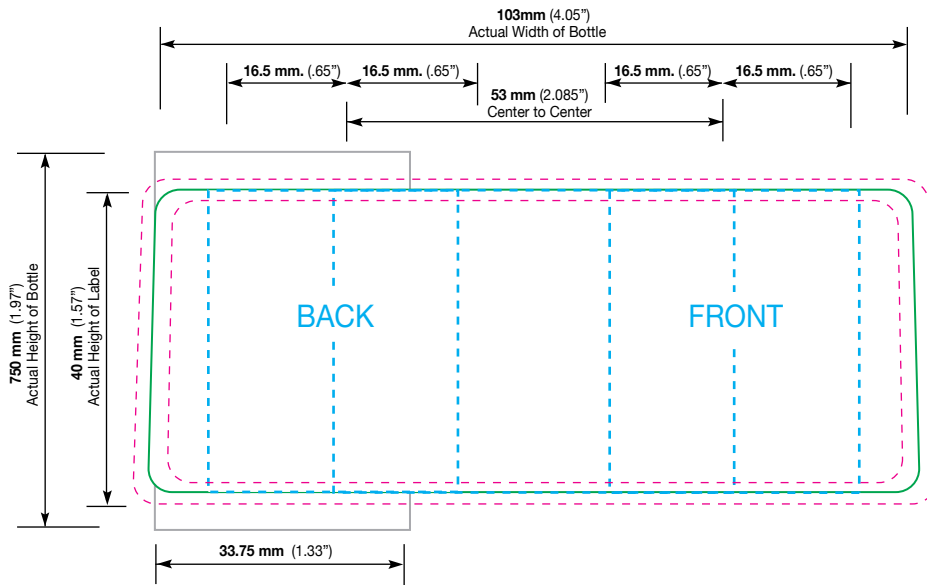

← Unwind Direction

○ Label Area    
 ⋯ Live copy area    
 ⋯ 1/16" bleed for die cut

PRODUCT CODE: KIT015LQFCGD

15ml Liquid Foundation Clear Glass Dropper Bottle

DIE LINE TYPE: Label (with gap)

DATE: 06-JUN-2019