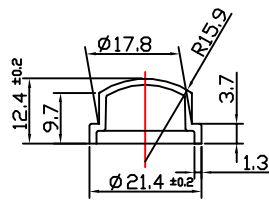

PRODUCT CODE: KIT015LQFCGD

DIMENSIONS: 34MM (w) X 96.55MM (h)

DOC TYPE: TECHNICAL DRAWING

MATERIAL: GLASS

CAPACITY: 15ML

COLOR: CLEAR

DATE: 2/22/19

These drawings and specifications are the property of Instockpack and shall not be copied, reproduced, or used in any manner without the prior consent of Instockpack.

instockpack.

①

②

③

④

⑤

PRODUCT : DROPPER

DIMENSIONS: 26.9MM (w) X 74.5MM (h)

DROPPER TYPE: PUSH BUTTON | PIPPET LENGTH: 59MM

DROPPER COLOR: GLOSS BLACK

CLOSURE TYPE: SCREW ON | TEETH: WHITE SILICONE

DOC TYPE: TECHNICAL DRAWING | DATE: 2/22/19

These drawings and specifications are the property of Instockpack and shall not be copied, reproduced, or used in any manner without the prior consent of Instockpack.