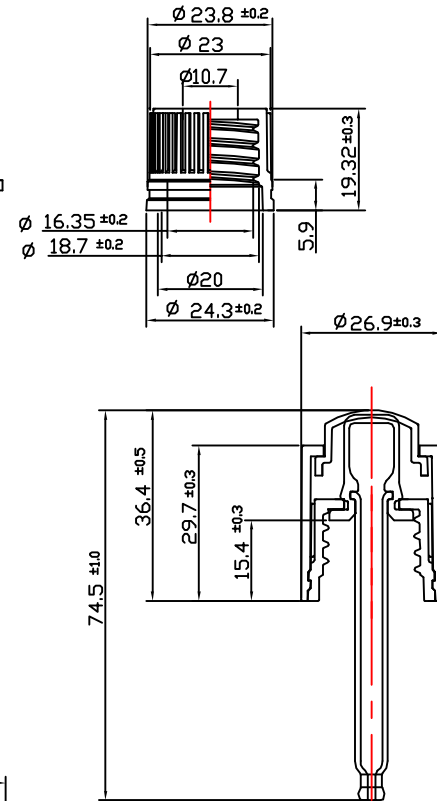

PRODUCT CODE: KIT015LQFCGD

DIMENSIONS: 34MM (w) X 96.55MM (h)

DOC TYPE: TECHNICAL DRAWING

MATERIAL: GLASS

CAPACITY: 15ML

COLOR: CLEAR

DATE: 2/22/19

These drawings and specifications are the property of Instockpack and shall not be copied, reproduced, or used in any manner without the prior consent of Instockpack.

instockpack.

①

②

③

④

⑤

PRODUCT : DROPPER

DIMENSIONS: 26.9MM (w) X 74.5MM (h)

DROPPER TYPE: PUSH BUTTON | PIPPET LENGTH: 59MM

DROPPER COLOR: GLOSS BLACK

CLOSURE TYPE: SCREW ON | TEETH: WHITE SILICONE

DOC TYPE: TECHNICAL DRAWING | DATE: 2/22/19

These drawings and specifications are the property of Instockpack and shall not be copied, reproduced, or used in any manner without the prior consent of Instockpack.