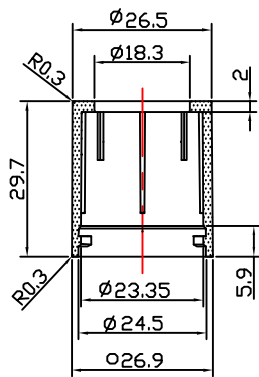

PRODUCT CODE: KIT015LQFCGD

DIMENSIONS: 34MM (w) X 96.55MM (h)

DOC TYPE: TECHNICAL DRAWING

MATERIAL: GLASS

CAPACITY: 15ML

COLOR: CLEAR

DATE: 2/22/19

These drawings and specifications are the property of Instockpack and shall not be copied, reproduced, or used in any manner without the prior consent of Instockpack.

instockpack.

①

②

③

④

⑤

PRODUCT : DROPPER

DIMENSIONS: 26.9MM (w) X 74.5MM (h)

DROPPER TYPE: PUSH BUTTON | PIPPET LENGTH: 59MM

DROPPER COLOR: GLOSS BLACK

CLOSURE TYPE: SCREW ON | TEETH: WHITE SILICONE

DOC TYPE: TECHNICAL DRAWING | DATE: 2/22/19

These drawings and specifications are the property of Instockpack and shall not be copied, reproduced, or used in any manner without the prior consent of Instockpack.