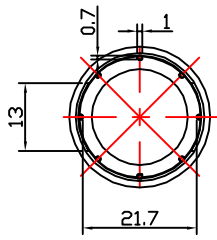

PRODUCT CODE: KIT015LQFCGD

DIMENSIONS: 34MM (w) X 96.55MM (h)

DOC TYPE: TECHNICAL DRAWING

MATERIAL: GLASS

CAPACITY: 15ML

COLOR: CLEAR

DATE: 2/22/19

These drawings and specifications are the property of Instockpack and shall not be copied, reproduced, or used in any manner without the prior consent of Instockpack.

instockpack.

①

②

③

④

⑤

PRODUCT : DROPPER

DIMENSIONS: 26.9MM (w) X 74.5MM (h)

DROPPER TYPE: PUSH BUTTON | PIPPET LENGTH: 59MM

DROPPER COLOR: GLOSS BLACK

CLOSURE TYPE: SCREW ON | TEETH: WHITE SILICONE

DOC TYPE: TECHNICAL DRAWING | DATE: 2/22/19

These drawings and specifications are the property of Instockpack and shall not be copied, reproduced, or used in any manner without the prior consent of Instockpack.