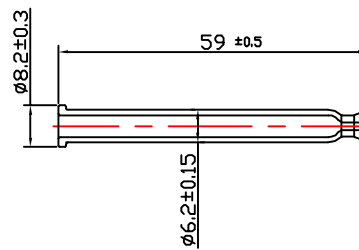

PRODUCT CODE: KIT015LQFCGD

DIMENSIONS: 34MM (w) X 96.55MM (h)

DOC TYPE: TECHNICAL DRAWING

MATERIAL: GLASS

CAPACITY: 15ML

COLOR: CLEAR

DATE: 2/22/19

These drawings and specifications are the property of Instockpack and shall not be copied, reproduced, or used in any manner without the prior consent of Instockpack.

instockpack.

①

②

③

④

⑤

PRODUCT : DROPPER

DIMENSIONS: 26.9MM (w) X 74.5MM (h)

DROPPER TYPE: PUSH BUTTON | PIPPET LENGTH: 59MM

DROPPER COLOR: GLOSS BLACK

CLOSURE TYPE: SCREW ON | TEETH: WHITE SILICONE

DOC TYPE: TECHNICAL DRAWING | DATE: 2/22/19

These drawings and specifications are the property of Instockpack and shall not be copied, reproduced, or used in any manner without the prior consent of Instockpack.