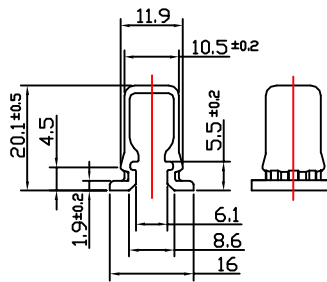

PRODUCT CODE: KIT015LQFCGD

DIMENSIONS: 34MM (w) X 96.55MM (h)

DOC TYPE: TECHNICAL DRAWING

MATERIAL: GLASS

CAPACITY: 15ML

COLOR: CLEAR

DATE: 2/22/19

These drawings and specifications are the property of Instockpack and shall not be copied, reproduced, or used in any manner without the prior consent of Instockpack.

instockpack.

①

②

③

④

⑤

PRODUCT : DROPPER

DIMENSIONS: 26.9MM (w) X 74.5MM (h)

DROPPER TYPE: PUSH BUTTON | PIPPET LENGTH: 59MM

DROPPER COLOR: GLOSS BLACK

CLOSURE TYPE: SCREW ON | TEETH: WHITE SILICONE

DOC TYPE: TECHNICAL DRAWING | DATE: 2/22/19

These drawings and specifications are the property of Instockpack and shall not be copied, reproduced, or used in any manner without the prior consent of Instockpack.