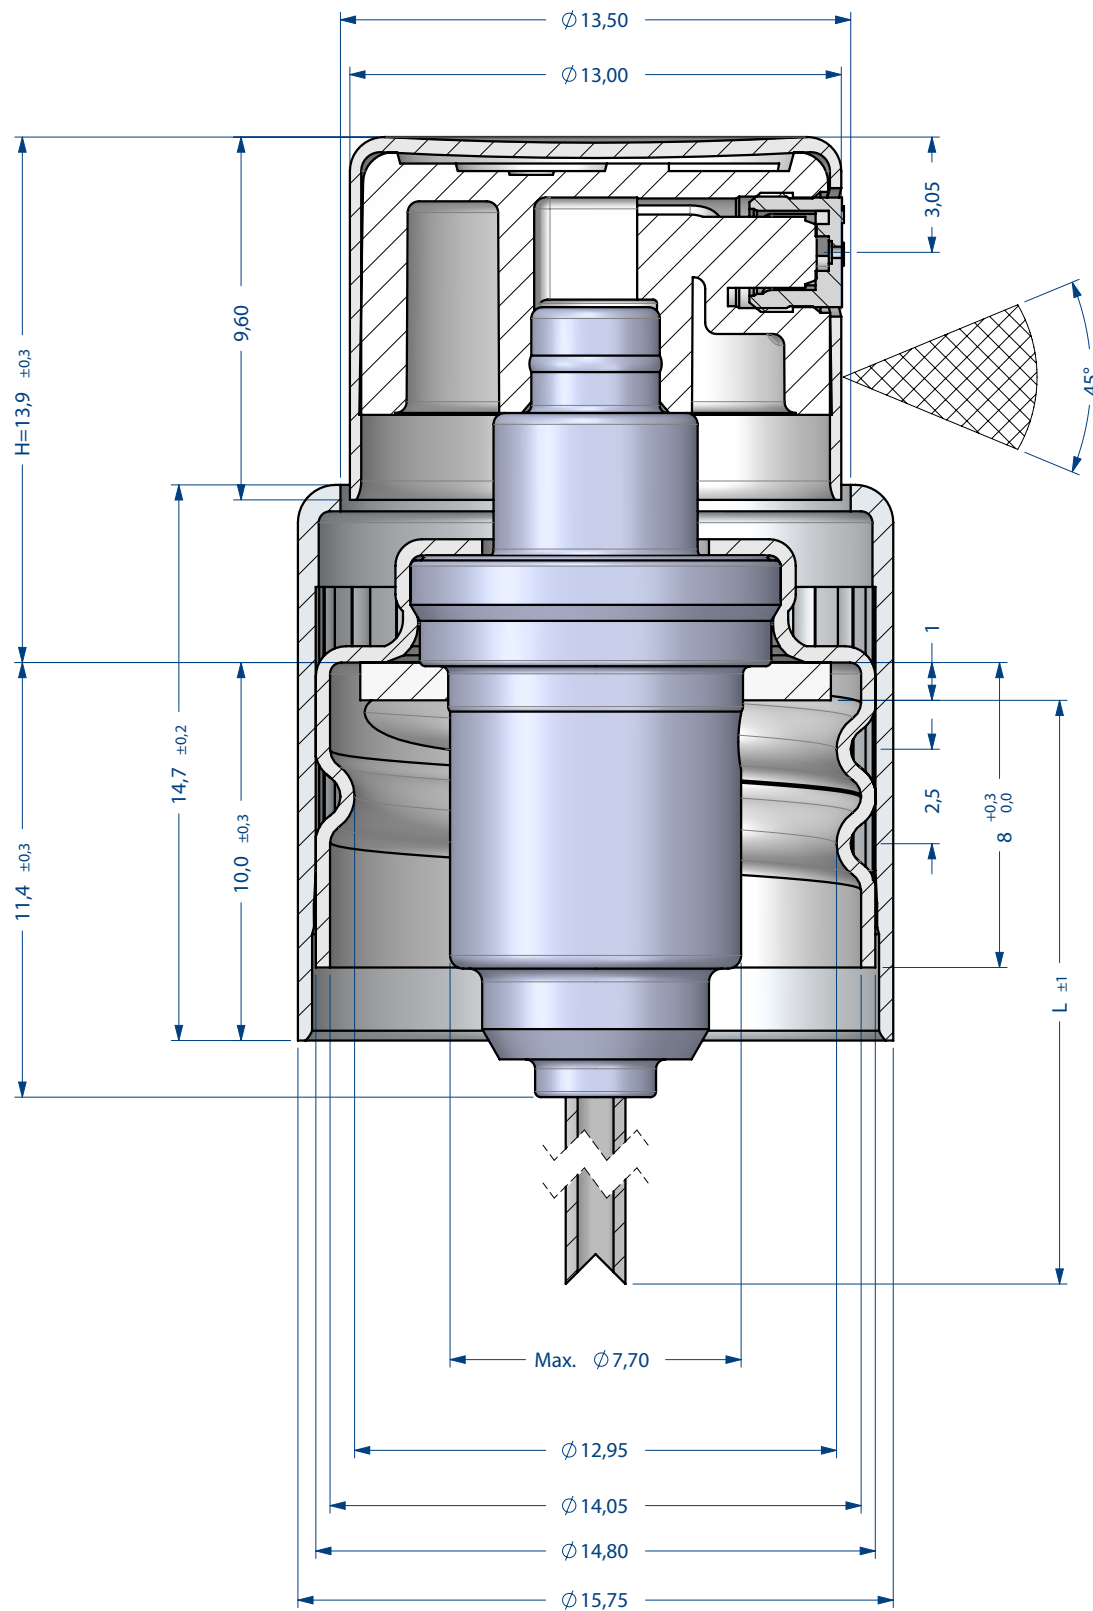

PRODUCT CODE: KIT015GEMS

PRODUCT: BOTTLE

CAPACITY: 15ml

DIMENSIONS: 25MM (w) X 114.7MM (h)

MATERIAL: GLASS

COLOR: CLEAR

DATE: 03/18/2019

SCALE: 1:1

instockpack.

Risk of light between head and collar

PRODUCT: PUMP AND COLLAR

DOC TYPE: TECHNICAL DRAWING

COLOR: SHINY SILVER

DATE: 2-22-19

REVISION: R1

SCALE: 5:1

These drawings and specifications are the property of Instockpack and shall not be copied, reproduced, or used in any manner without the prior consent of Instockpack.

instockpack.

PRODUCT : OVER CAP

DIMENSIONS: 24.76MM (w) X 33.7 MM (h)

COLOR: SHINY SILVER

CLOSURE TYPE: PUSH

MATERIAL: PP

DATE: 2-22-19

DOC TYPE: TECHNICAL DRAWING

REVISION: R1

SCALE: 1/1

These drawings and specifications are the property of Instockpack and shall not be copied, reproduced, or used in any manner without the prior consent of Instockpack.