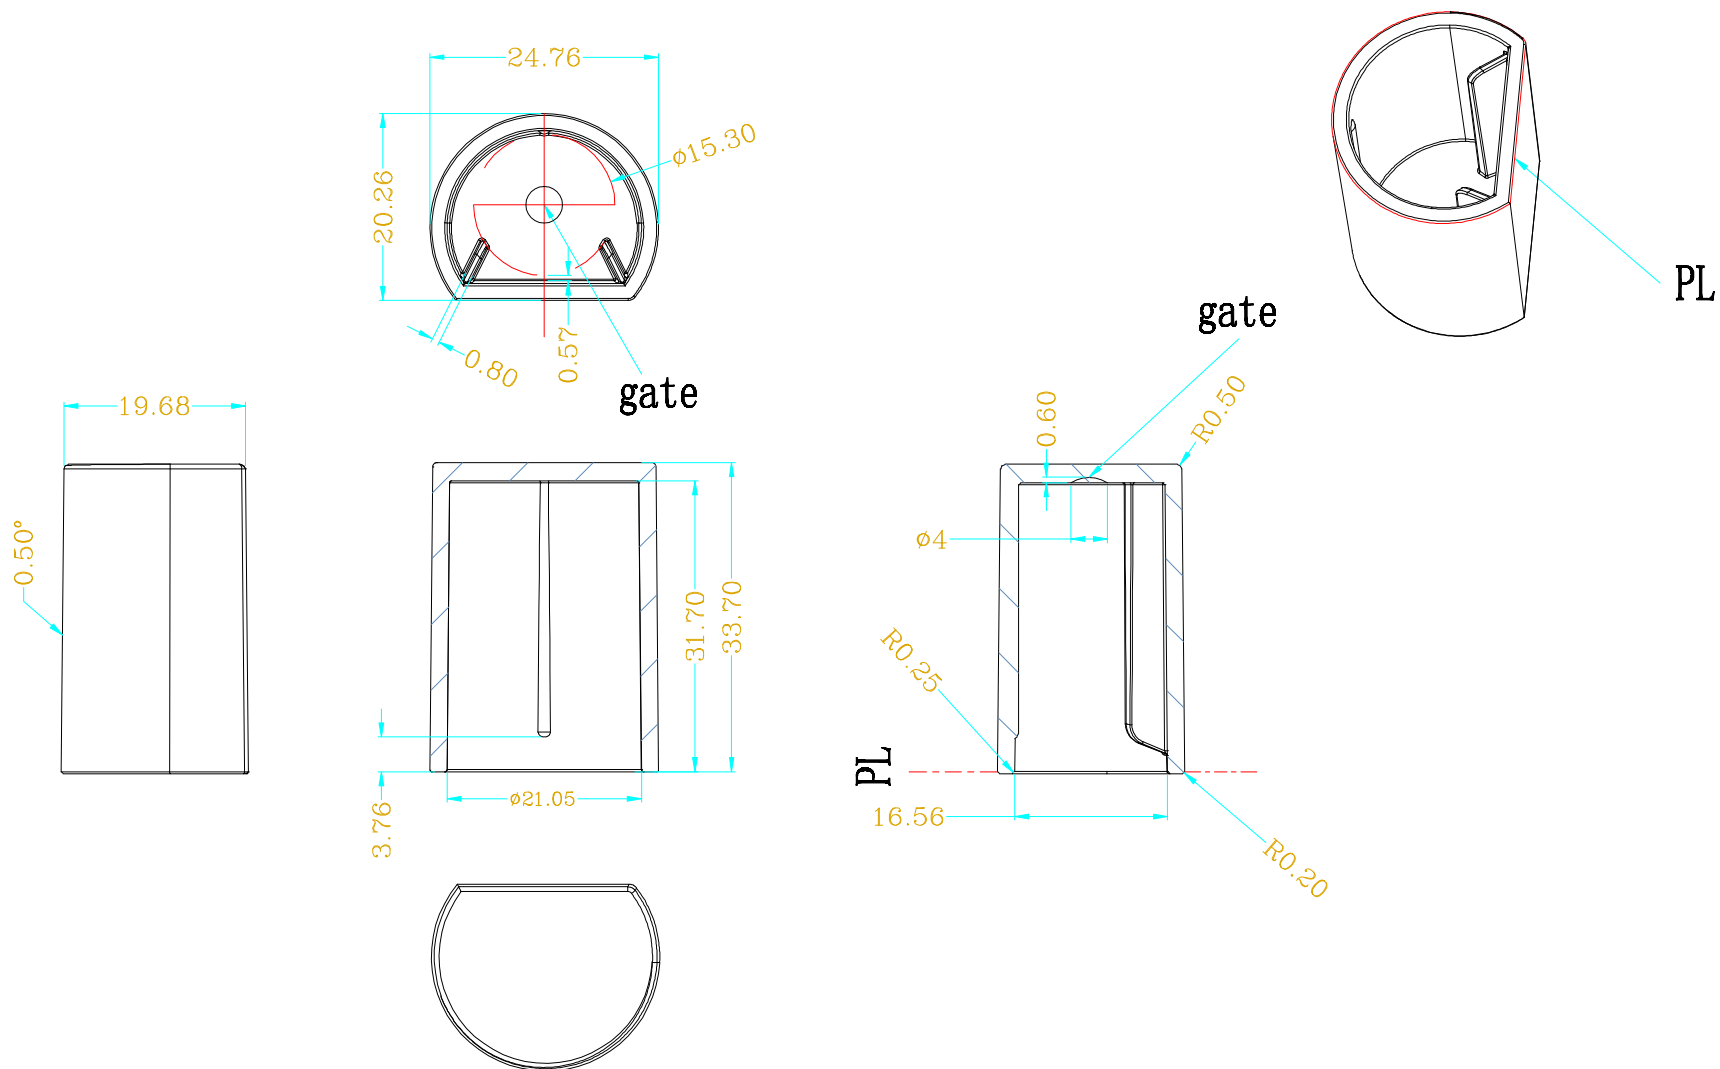

PRODUCT CODE: KIT015GEMS

PRODUCT: BOTTLE

CAPACITY: 15ml

DIMENSIONS: 25MM (w) X 114.7MM (h)

MATERIAL: GLASS

COLOR: CLEAR

DATE: 03/18/2019

SCALE: 1:1

instockpack.

Risk of light between head and collar

PRODUCT: PUMP AND COLLAR

DOC TYPE: TECHNICAL DRAWING

COLOR: SHINY SILVER

DATE: 2-22-19

REVISION: R1

SCALE: 5:1

These drawings and specifications are the property of Instockpack and shall not be copied, reproduced, or used in any manner without the prior consent of Instockpack.

instockpack.

PRODUCT : OVER CAP

DIMENSIONS: 24.76MM (w) X 33.7 MM (h)

COLOR: SHINY SILVER

CLOSURE TYPE: PUSH

MATERIAL: PP

DATE: 2-22-19

DOC TYPE: TECHNICAL DRAWING

REVISION: R1

SCALE: 1/1

These drawings and specifications are the property of Instockpack and shall not be copied, reproduced, or used in any manner without the prior consent of Instockpack.