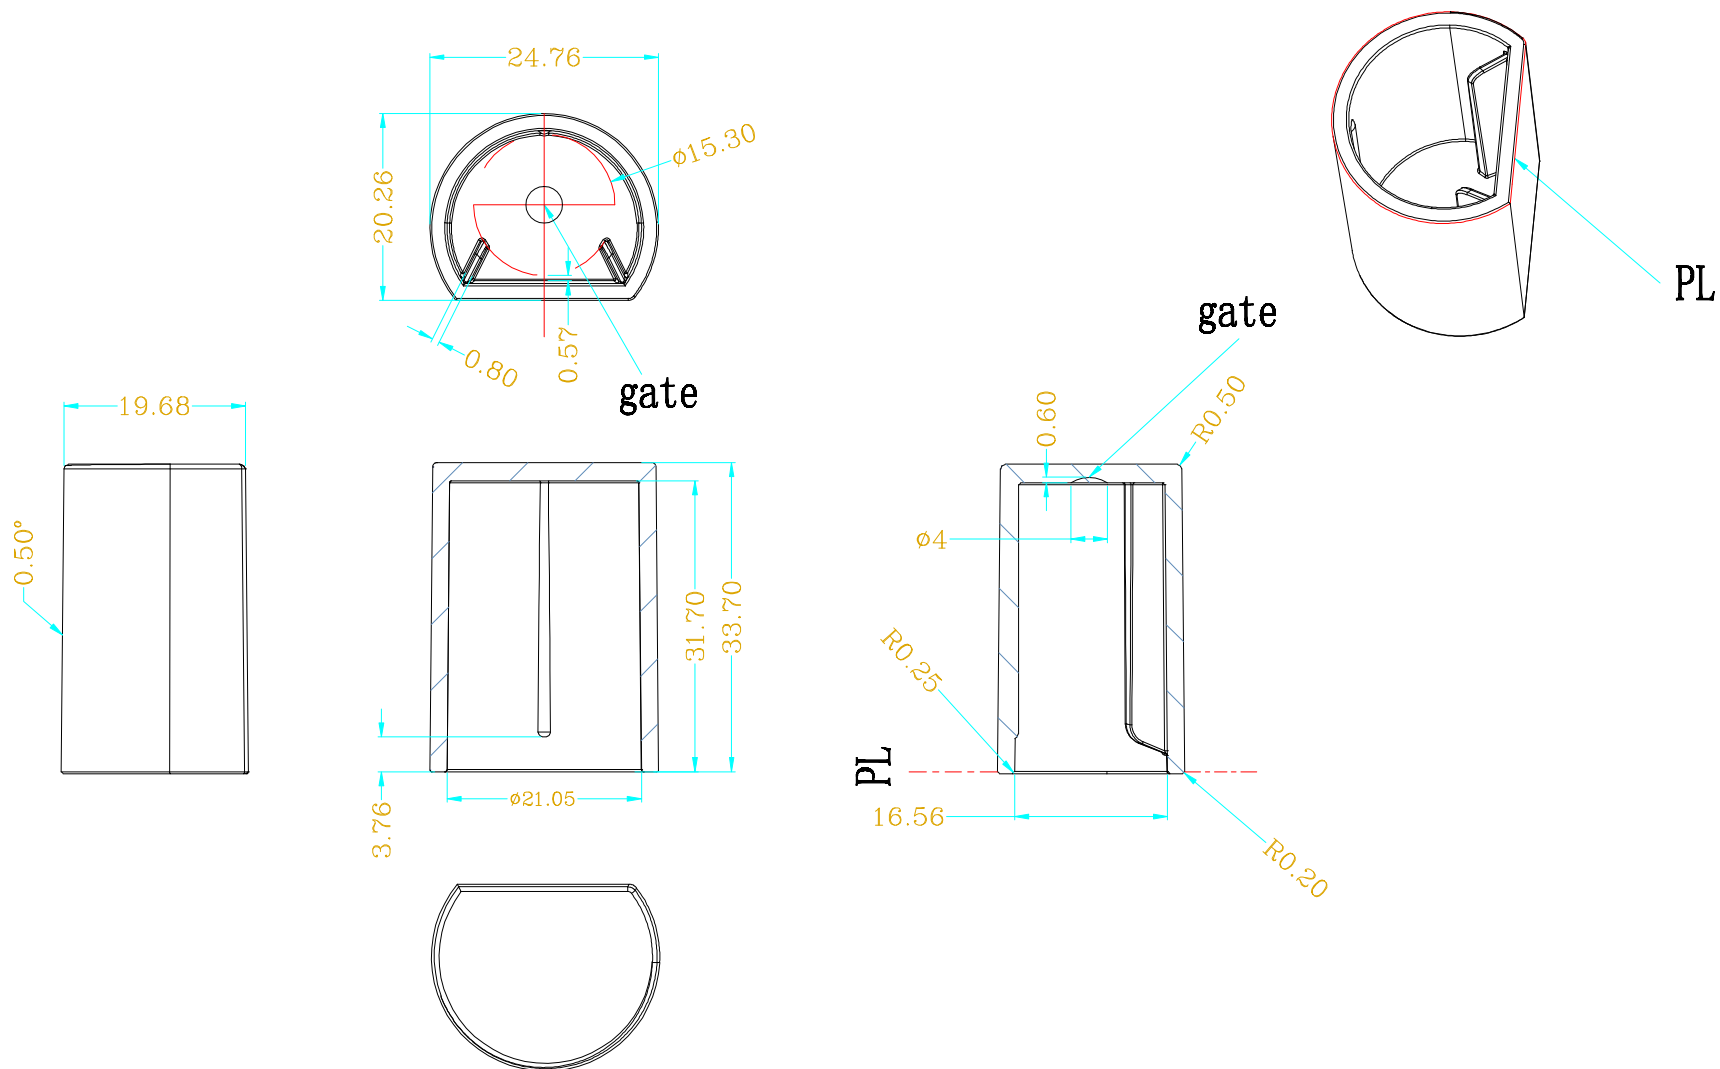

PRODUCT CODE: KIT015GEMG

PRODUCT: BOTTLE

CAPACITY: 15ml

DIMENSIONS: 25MM (w) X 114.7MM (h)

MATERIAL: GLASS

COLOR: CLEAR

DATE: 03/18/2019

SCALE: 1:1

instockpack.

Risk of light between head and collar

M.P. O.F.

PRODUCT: PUMP AND COLLAR

DOC TYPE: TECHNICAL DRAWING

COLOR: SHINY GOLD

DATE: 2-22-19

REVISION: R1

SCALE: 5:1

These drawings and specifications are the property of Instockpack and shall not be copied, reproduced, or used in any manner without the prior consent of Instockpack.

instockpack.

PRODUCT : OVER CAP

DIMENSIONS: 24.76MM (w) X 33.7 MM (h)

COLOR: SHINY GOLD

CLOSURE TYPE: PUSH

MATERIAL: PP

DATE: 2-22-19

DOC TYPE: TECHNICAL DRAWING

REVISION: R1

SCALE: 1/1