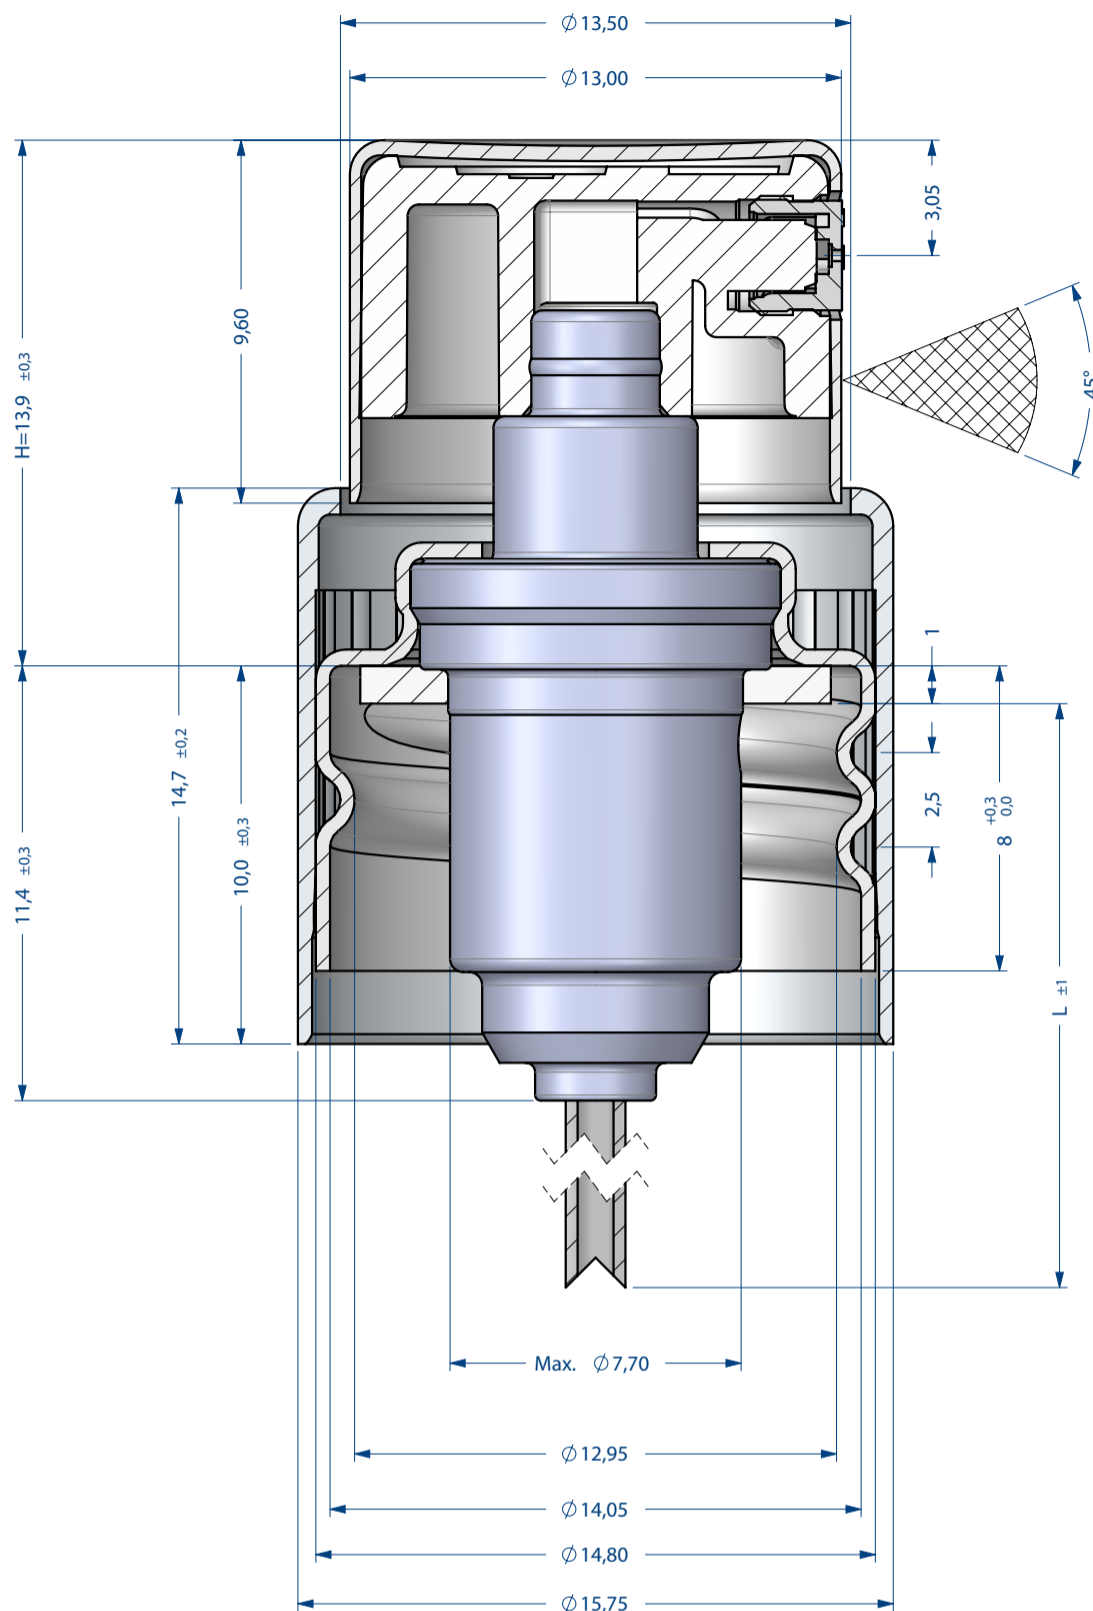

PRODUCT CODE: KIT015GEMG

PRODUCT: BOTTLE

CAPACITY: 15ml

DIMENSIONS: 25MM (w) X 114.7MM (h)

MATERIAL: GLASS

COLOR: CLEAR

DATE: 03/18/2019

SCALE: 1:1

instockpack.

Risk of light between head and collar

M.P. O.F.

PRODUCT: PUMP AND COLLAR

DOC TYPE: TECHNICAL DRAWING

COLOR: SHINY GOLD

DATE: 2-22-19

REVISION: R1

DIMENSIONS: 24.76MM (w) X 33.7 MM (h)

COLOR: SHINY GOLD

CLOSURE TYPE: PUSH

MATERIAL: PP

DATE: 2-22-19

DOC TYPE: TECHNICAL DRAWING

REVISION: R1

SCALE: 1/1