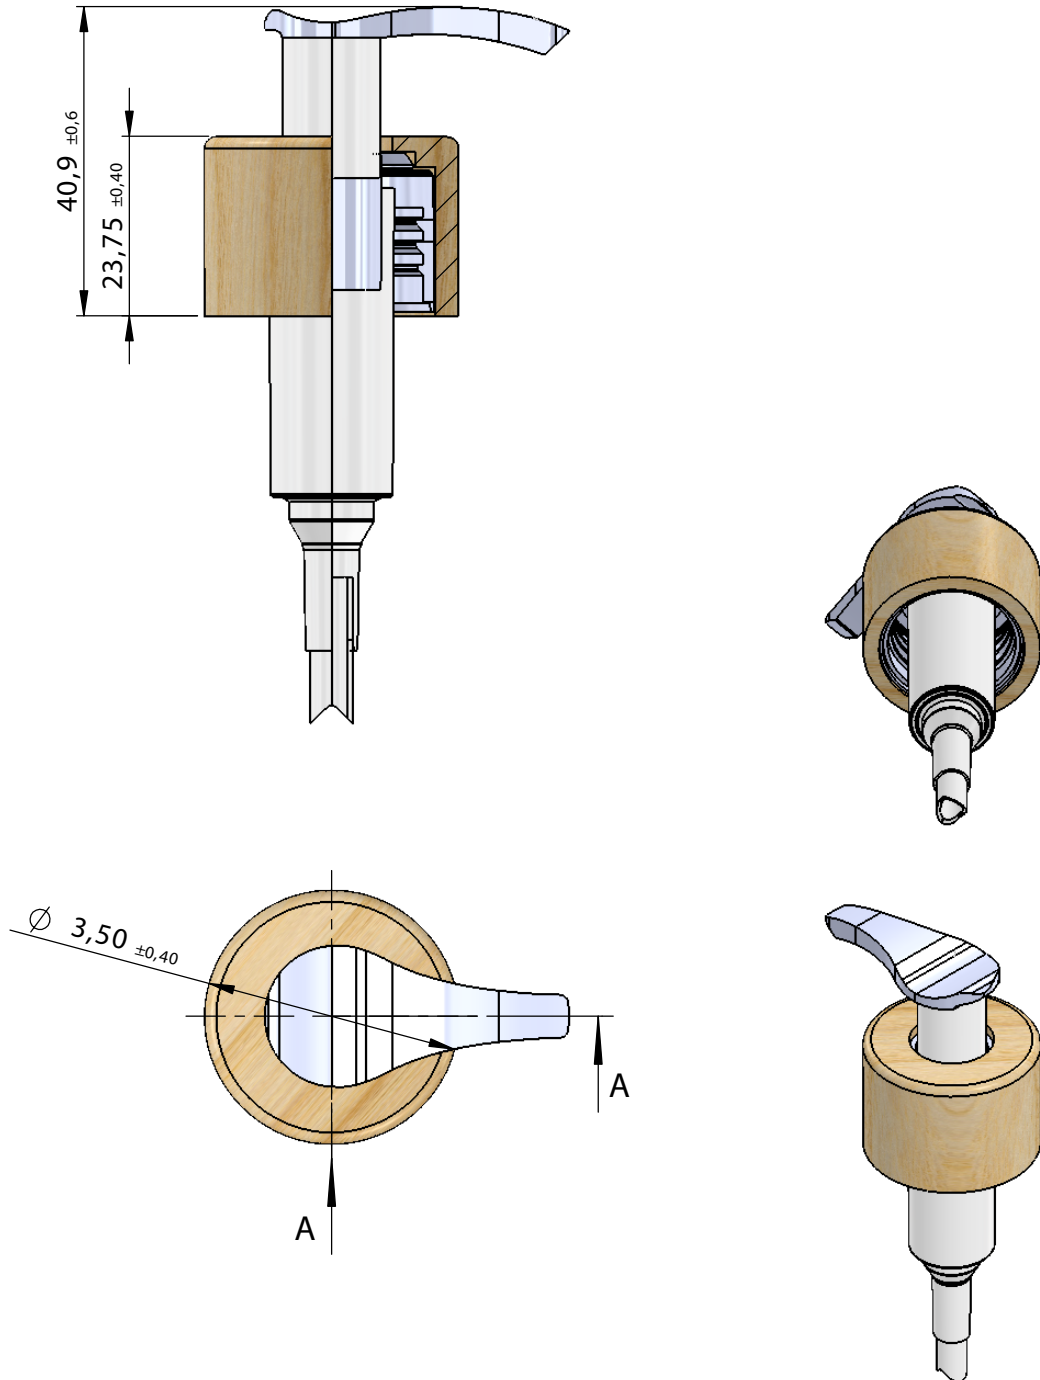

SECCIÓN A-A

PRODUCT CODE: EHST2441WP1

DIMENSIONS: 33.5MM(w) X 40.9MM(h)		NECK SIZE: 24-4-10
COLLAR MATERIAL: WOOD	COLLAR COLOR: RAW ASH	
ACTUATOR: PP	ACTUATOR COLOR: WHITE	
VISIBLE DIP TUBE LENGTH: 68MM	CLOSURE TYPE: SCREW ON	
DOC TYPE: TECHNICAL DRAWING	DATE: 2/22/19	REVISION: R1