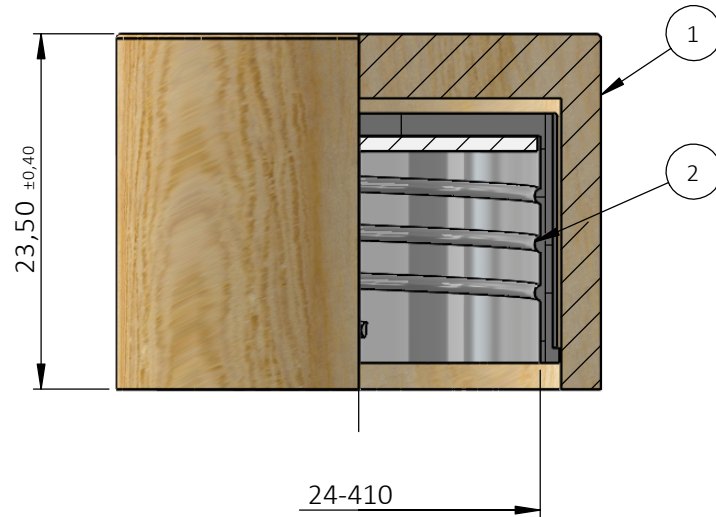

SECTION A-A

Max pump height:
20 mm.

PRODUCT CODE: EHST2441WC1

DIMENSIONS: 32MM (d) X 23.5MM (h) | COLOR: RAW ASH

CLOSURE TYPE : SCREW ON | MATERIAL: WOOD

DOC TYPE: TECHNICAL DRAWING | DATE: 2/22/19

These drawings and specifications are the property of Instockpack and shall not be copied, reproduced, or used in any manner without the prior consent of Instockpack.