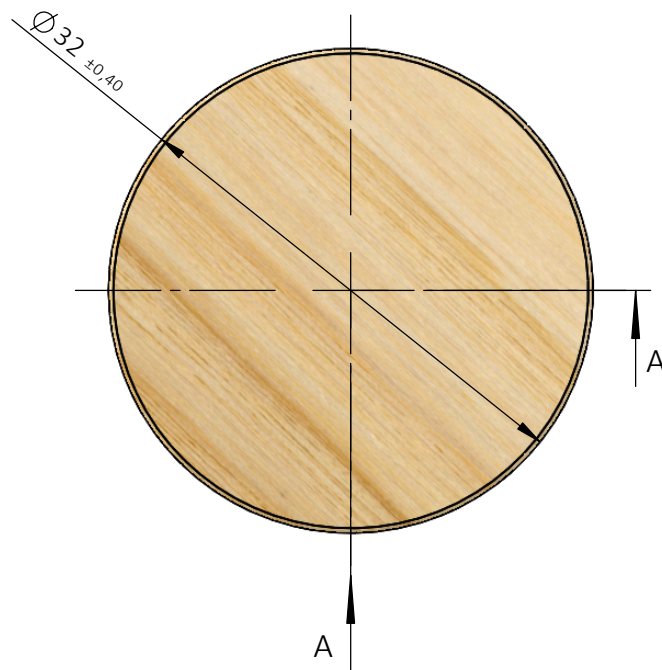

SECTION A-A

Max pump height:
20 mm.

PRODUCT CODE: EHST2441WC1

DIMENSIONS: 32MM (d) X 23.5MM (h) | COLOR: RAW ASH

CLOSURE TYPE : SCREW ON | MATERIAL: WOOD

DOC TYPE: TECHNICAL DRAWING | DATE: 2/22/19

These drawings and specifications are the property of Instockpack and shall not be copied, reproduced, or used in any manner without the prior consent of Instockpack.