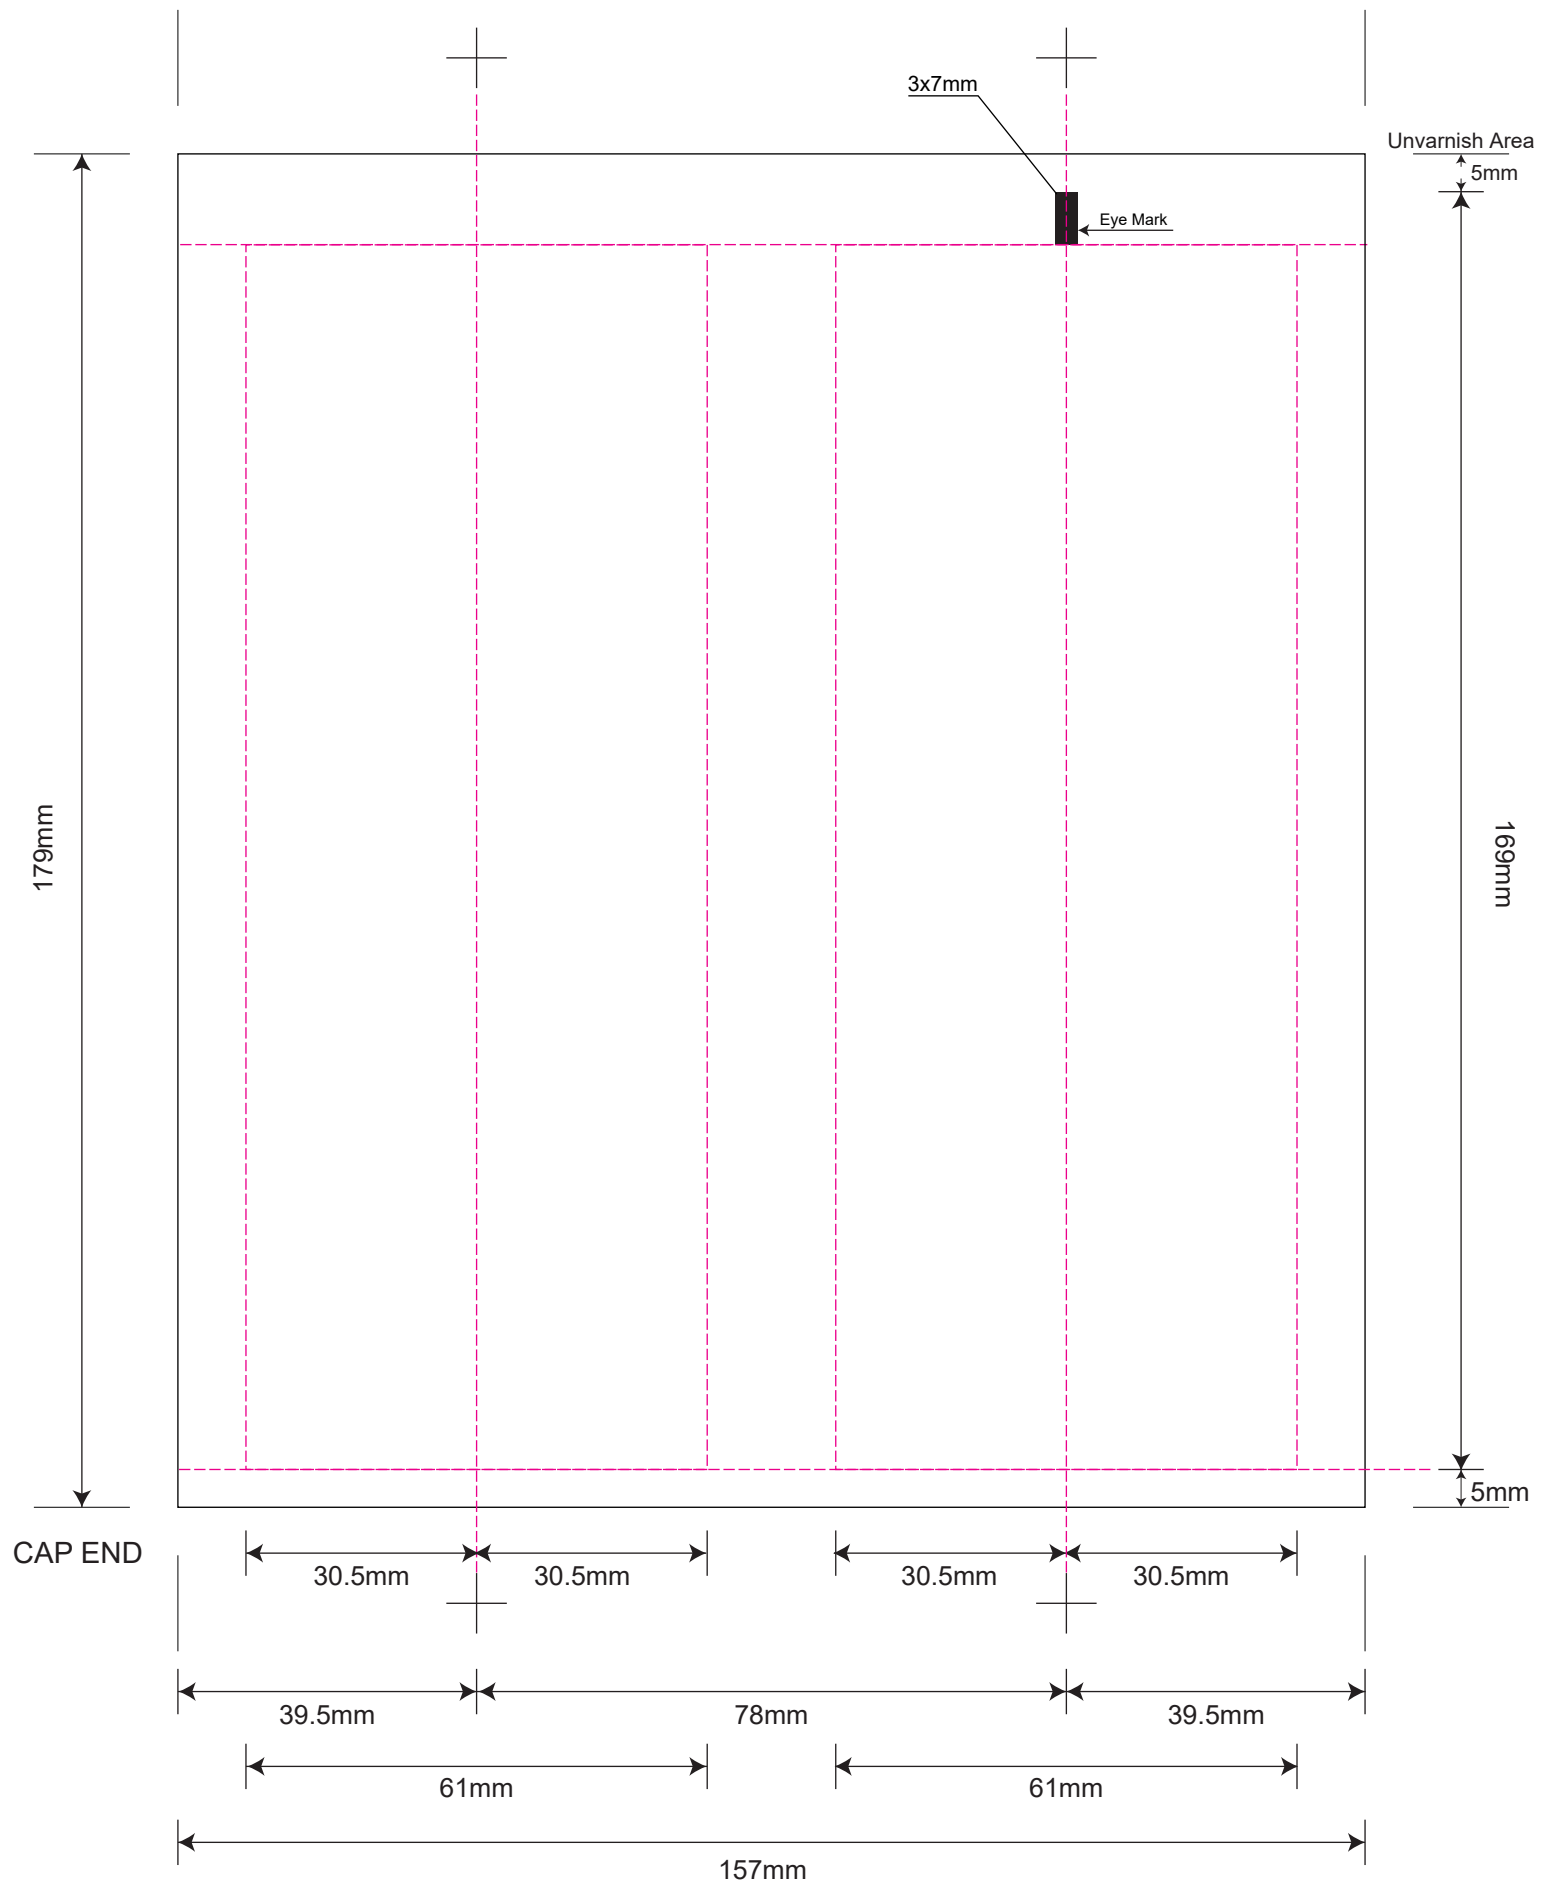

LEGEND	
Shoulder Marigin	4mm
Open End Marigin	5mm
Eye-Mark size	3x7mm

GENERAL INSTRUCTION
<ul style="list-style-type: none"> All copy must be 2mm below eye-mark. Keep eye-mark path free of copy and graphics

PRODUCT CODE: EHST240-5W

8oz Stock Tube

TUBE SIZE: 50mm x 179mm

DIE LINE TYPE: Silk Screen

DATE: 07-JUN-2018

Please include a PDF, list of colors, and convert text to outlines when submitting.

These drawings and specifications are the property of Instockpack and shall not be copied, reproduced or used in any manner without the prior consent of Instockpack.