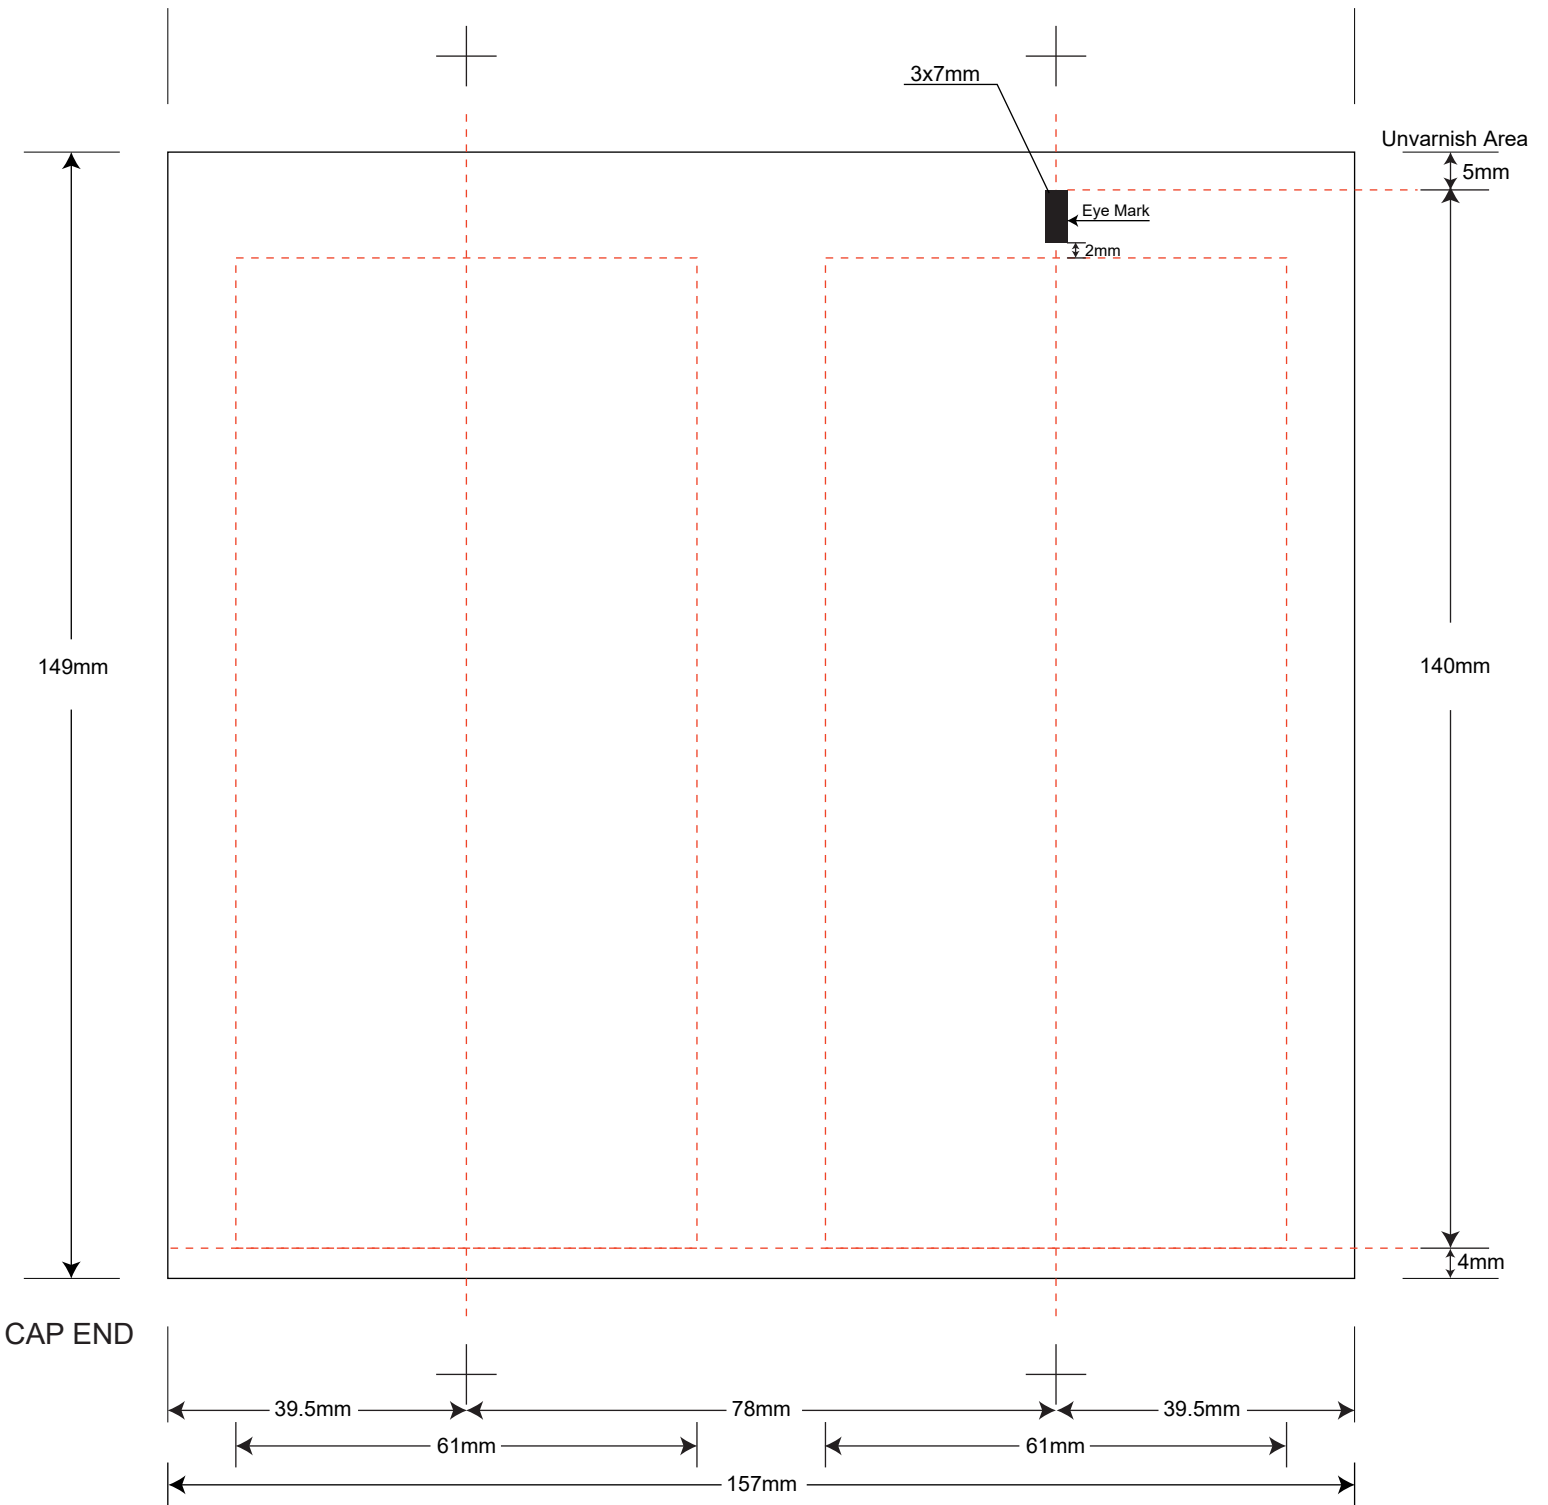

LEGEND	
Shoulder Margin	4mm
Open End Margin	5mm
Eye-Mark size	3x7mm

GENERAL INSTRUCTION
<ul style="list-style-type: none"> • All copy must be 2mm below eye-mark. • Keep eye-mark path free of copy and graphics

PRODUCT CODE: EHST180W	
6oz Stock Tube	TUBE SIZE: 50mm x 149mm
DIE LINE TYPE: Silk Screen	
DATE: 07-JUN-2018	

Please include a PDF, list of colors, and convert text to outlines when submitting.

These drawings and specifications are the property of Instockpack and shall not be copied, reproduced or used in any manner without the prior consent of Instockpack.