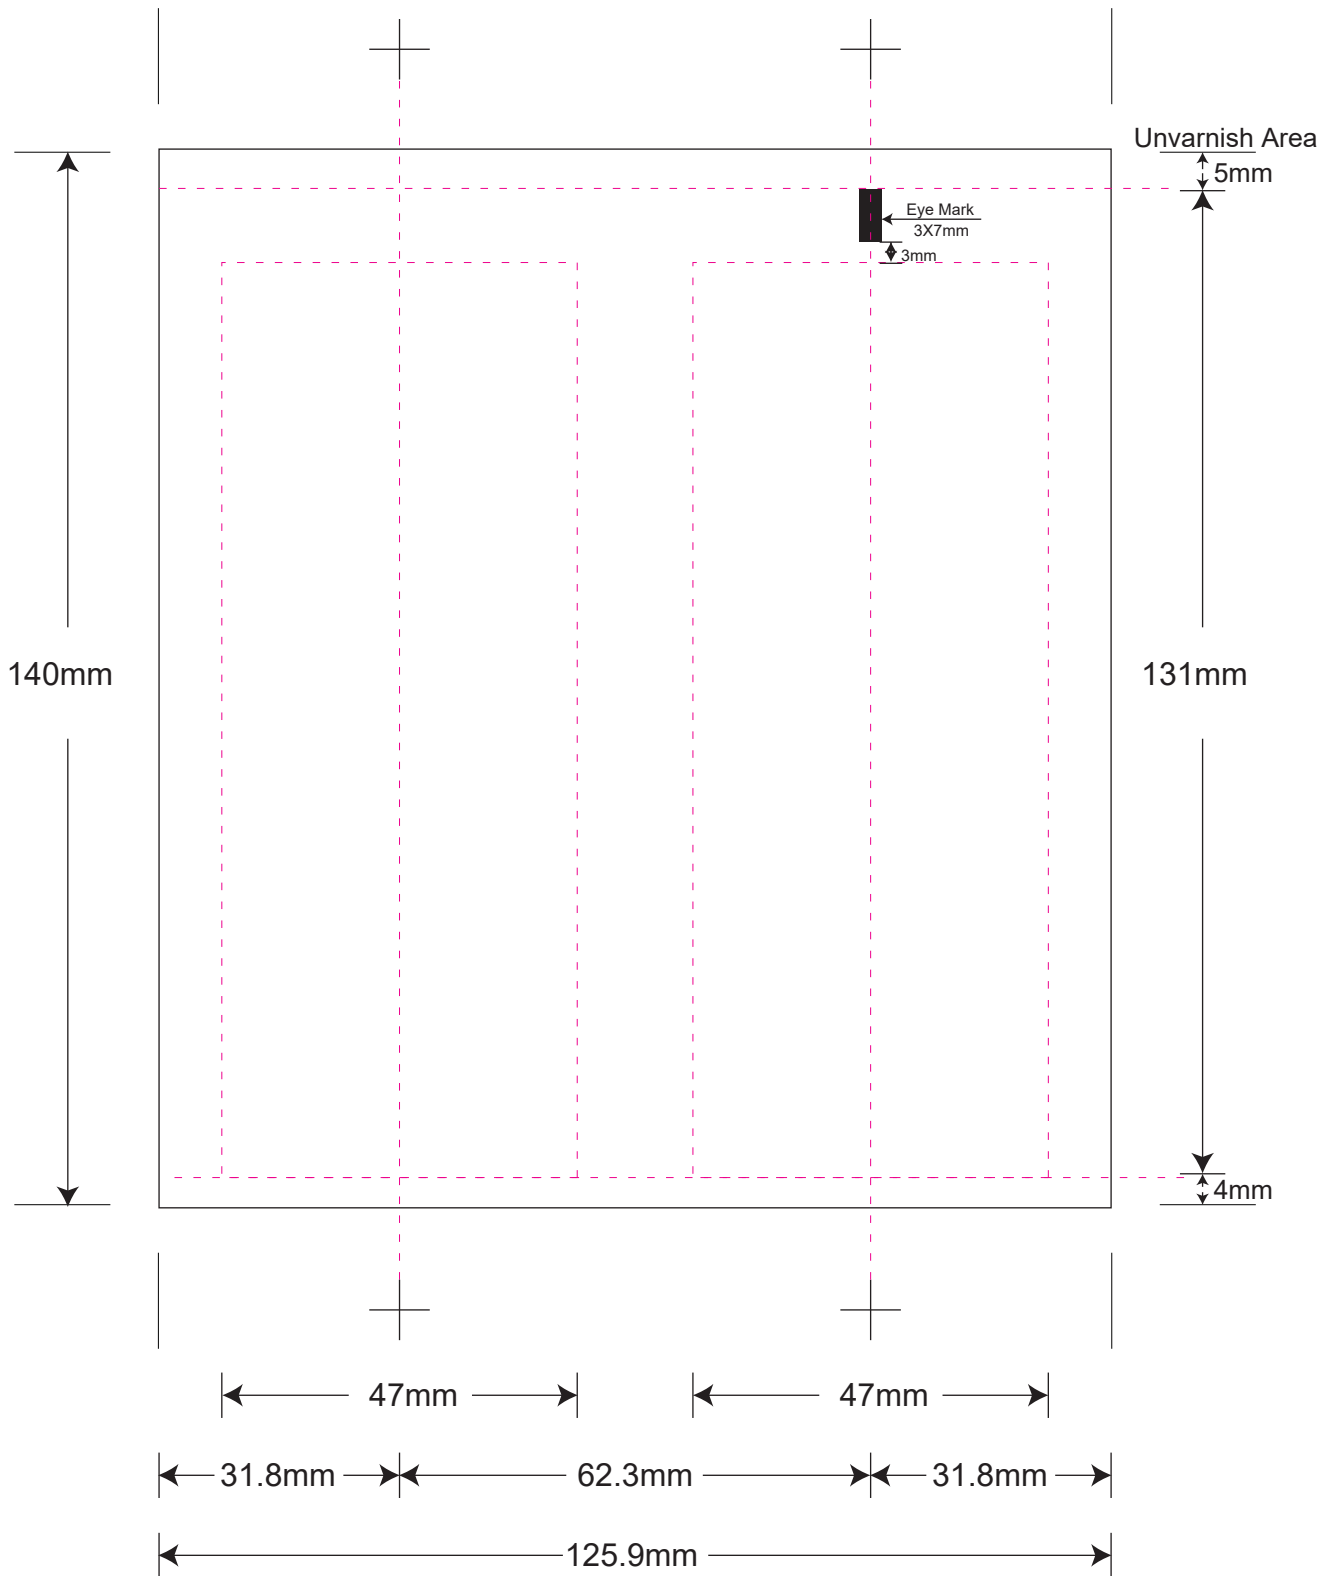

LEGEND	
Shoulder Margin	4mm
Open End Margin	5mm
Eye-Mark size	3x7mm

GENERAL INSTRUCTION
<ul style="list-style-type: none"> <li>• All copy must be 2mm below eye-mark.</li> <li>• Keep eye-mark path free of copy and graphics</li> </ul>

PRODUCT CODE: EHST125W

4oz Stock Tube

TUBE SIZE: 40mm x 140mm

DIE LINE TYPE: Silk Screen

DATE: 07-JUN-2018

Please include a PDF, list of colors, and convert text to outlines when submitting.

These drawings and specifications are the property of Instockpack and shall not be copied, reproduced or used in any manner without the prior consent of Instockpack.