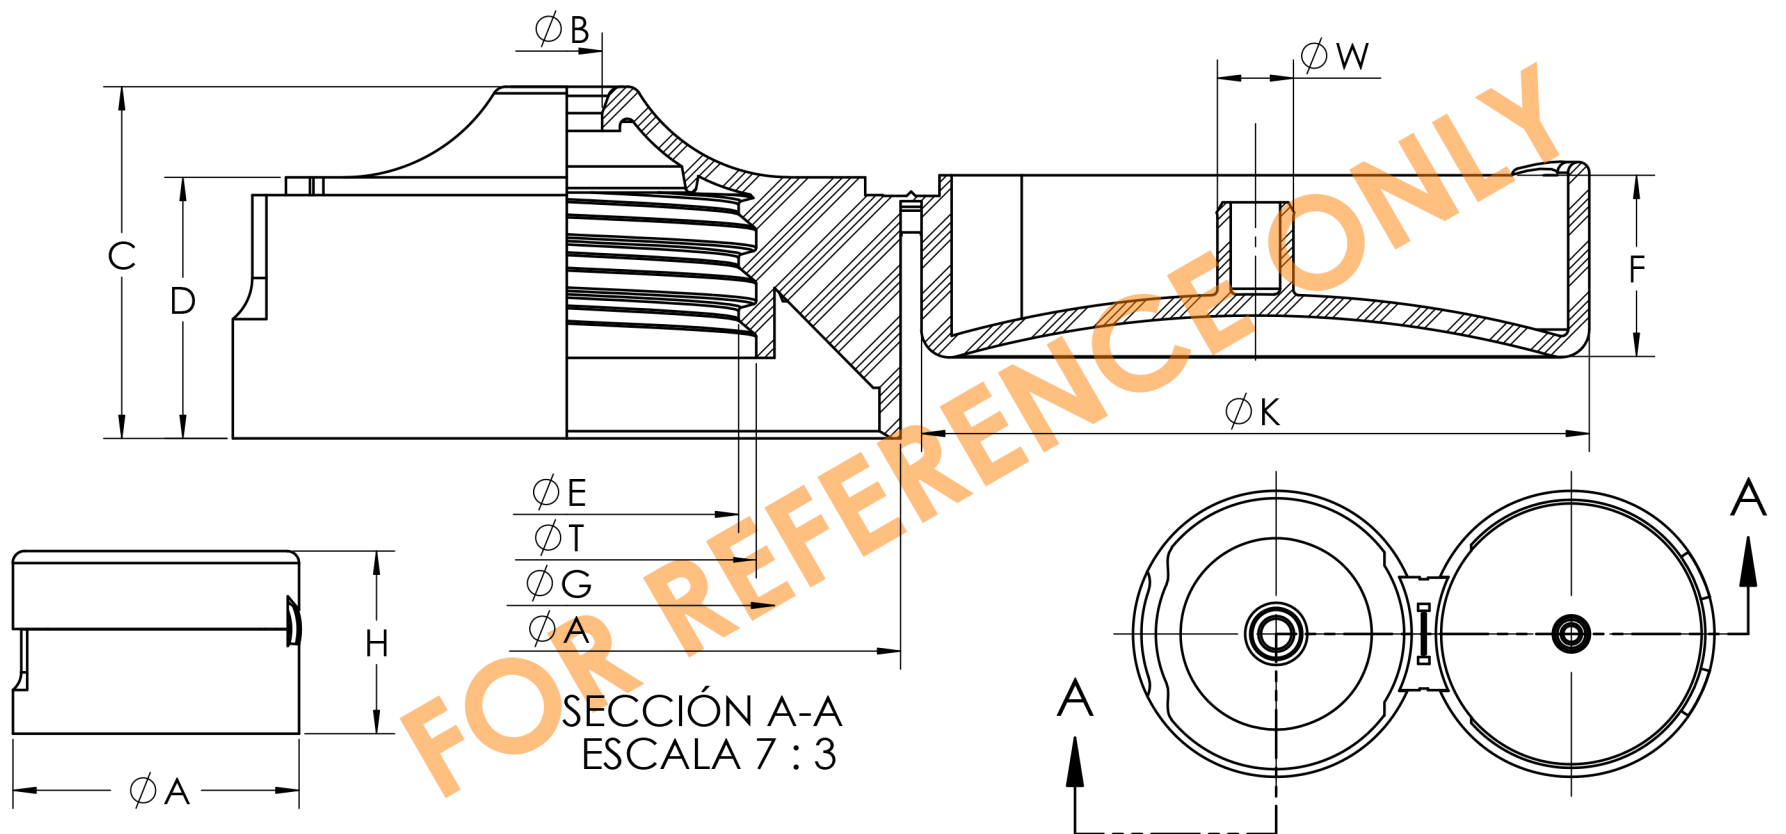

Die line ø40

PRODUCT CODE: EHST120WG

DESCRIPTION: 120ml White Tube - Sugar Cane / Green

DOC TYPE: DIE LINE

GENERAL INSTRUCTIONS:

Please include a PDF, list of colors, and convert text to outlines when submitting.

instockpack.

TUBE Ø 40 M21 ORIFICE Ø3, Ø5 Y Ø8

FOR REFERENCE ONLY

ØA	ØB	C	D	F	H	ØW	ØE	ØT
40.0 ±0.2	24.5 ±0.2	MIN.85 MAX.200 ±1.0	0.45±0.03	1.4±0.2	10.0 ±0.1	3,5 Y 8 ±0.3	21.0 ±0.2	19.0 ±0.2

THREAD  
3.0

PRODUCT CODE: EHST120WG		
DESCRIPTION: 120ml White Tube - Sugar Cane / Green		
DOC TYPE: TECHNICAL DRAWING		
DATE: 12/6/19	REVISION: R1	SCALE: 1:1

These drawings and specifications are the property of Instockpack and shall not be copied, reproduced, or used in any manner without the prior consent of Instockpack.

FLIP-TOP Ø40 M21 SMOOTH POLYPROPYLENE