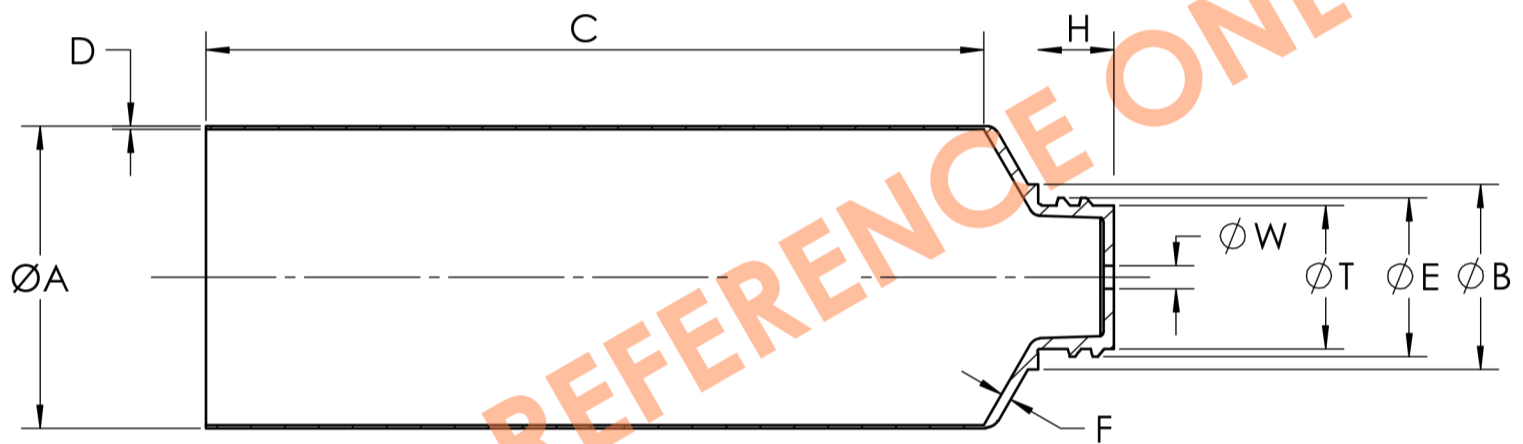

Die line ø40

PRODUCT CODE: EHST120WG

DESCRIPTION: 120ml White Tube - Sugar Cane / Green

DOC TYPE: DIE LINE

GENERAL INSTRUCTIONS:

Please include a PDF, list of colors, and convert text to outlines when submitting.

instockpack.

TUBE Ø 40 M21 ORIFICE Ø3, Ø5 Y Ø8

FOR REFERENCE ONLY

ØA	ØB	C	D	F	H	ØW	ØE	ØT
40.0 ±0.2	24.5 ±0.2	MIN.85 MAX.200 ±1.0	0.45±0.03	1.4±0.2	10.0 ±0.1	3,5 Y 8 ±0.3	21.0 ±0.2	19.0 ±0.2

THREAD  
3.0

PRODUCT CODE: EHST120WG		
DESCRIPTION: 120ml White Tube - Sugar Cane / Green		
DOC TYPE: TECHNICAL DRAWING		
DATE: 12/6/19	REVISION: R1	SCALE: 1:1

These drawings and specifications are the property of Instockpack and shall not be copied, reproduced, or used in any manner without the prior consent of Instockpack.

FLIP-TOP Ø40 M21 SMOOTH POLYPROPYLENE