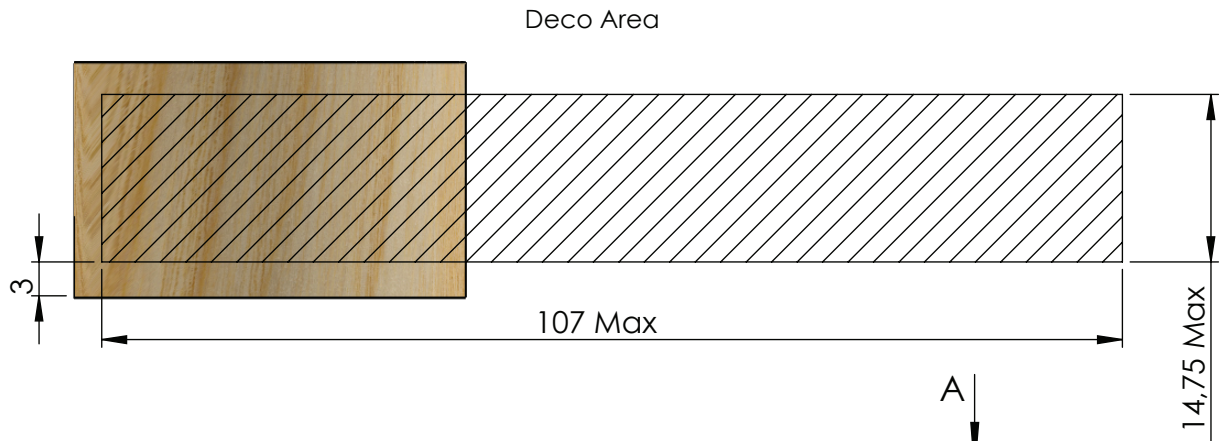

PRODUCT CODE: EHST100WVC1		AT 165.20mm Total height
4oz Tube with Wood Cap	Tube Size: 40mm x 140mm	DT 40.00mm Tube diameter
DOCUMENT TYPE: Specifications		DC 38.70mm Cap diameter
DATE: 16-SEPT-2019		P 2.50mm Orifice diameter
MATERIAL: PP Inner / Wood Outer		E 0.50mm Tube thickness
CAP WEIGHT: 12.60g	Varnish: Gloss	L 140.00mm Tube length
COLOR: White Inner/ FR898 Outer		T 22.70mm Cap height
		B 7.00mm Unvarnished area height

COEXTRUSION
 OUTER LAYER: 50% PCR PE + 50% PE COLOR: WHITE
 MIDDLE LAYER: EVOH THICKNESS: 20.00
 INTERNAL LAYER: 50% PE, 50% PE COLOR: WHITE

These drawings and specifications are the property of Instockpack and shall not be copied, reproduced or used in any manner without the prior consent of Instockpack.