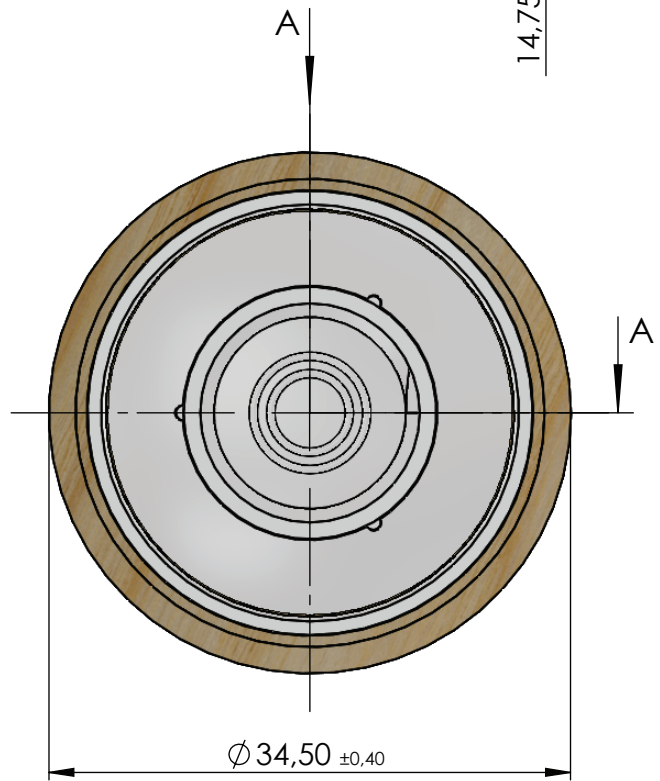

PRODUCT CODE: EHST100WVC1		AT 165.20mm Total height
4oz Tube with Wood Cap	Tube Size: 40mm x 140mm	DT 40.00mm Tube diameter
DOCUMENT TYPE: Specifications		DC 38.70mm Cap diameter
DATE: 16-SEPT-2019		P 2.50mm Orifice diameter
MATERIAL: PP Inner / Wood Outer		E 0.50mm Tube thickness
CAP WEIGHT: 12.60g	Varnish: Gloss	L 140.00mm Tube length
COLOR: White Inner/ FR898 Outer		T 22.70mm Cap height
		B 7.00mm Unvarnished area height

COEXTRUSION
 OUTER LAYER: 50% PCR PE + 50% PE COLOR: WHITE
 MIDDLE LAYER: EVOH THICKNESS: 20.00
 INTERNAL LAYER: 50% PE, 50% PE COLOR: WHITE

These drawings and specifications are the property of Instockpack and shall not be copied, reproduced or used in any manner without the prior consent of Instockpack.

Wood Cap for EHST100WVC1

DOCUMENT TYPE: Specifications

DATE: 16-SEPT-2019

CAP WEIGHT: 12.60g

These drawings and specifications are the property of Instockpack and shall not be copied, reproduced or used in any manner without the prior consent of Instockpack.