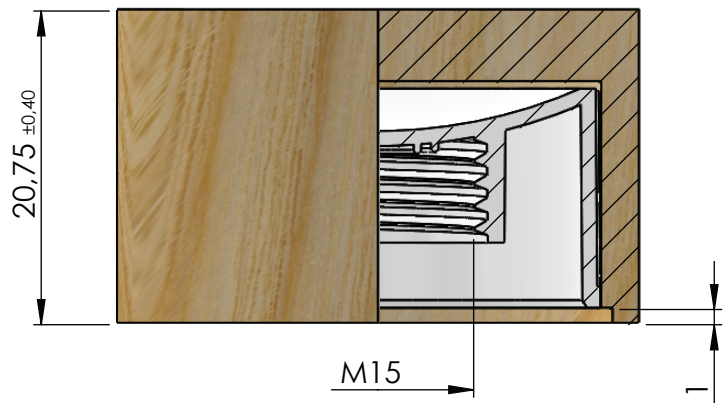

PRODUCT CODE: EHST100WVC1		AT 165.20mm Total height
4oz Tube with Wood Cap	Tube Size: 40mm x 140mm	DT 40.00mm Tube diameter
DOCUMENT TYPE: Specifications		DC 38.70mm Cap diameter
DATE: 16-SEPT-2019		P 2.50mm Orifice diameter
MATERIAL: PP Inner / Wood Outer		E 0.50mm Tube thickness
CAP WEIGHT: 12.60g	Varnish: Gloss	L 140.00mm Tube length
COLOR: White Inner/ FR898 Outer		T 22.70mm Cap height
		B 7.00mm Unvarnished area height

COEXTRUSION
 OUTER LAYER: 50% PCR PE + 50% PE COLOR: WHITE
 MIDDLE LAYER: EVOH THICKNESS: 20.00
 INTERNAL LAYER: 50% PE, 50% PE COLOR: WHITE

These drawings and specifications are the property of Instockpack and shall not be copied, reproduced or used in any manner without the prior consent of Instockpack.

Wood Cap for EHST100WVC1

DOCUMENT TYPE: Specifications

DATE: 16-SEPT-2019

CAP WEIGHT: 12.60g

These drawings and specifications are the property of Instockpack and shall not be copied, reproduced or used in any manner without the prior consent of Instockpack.