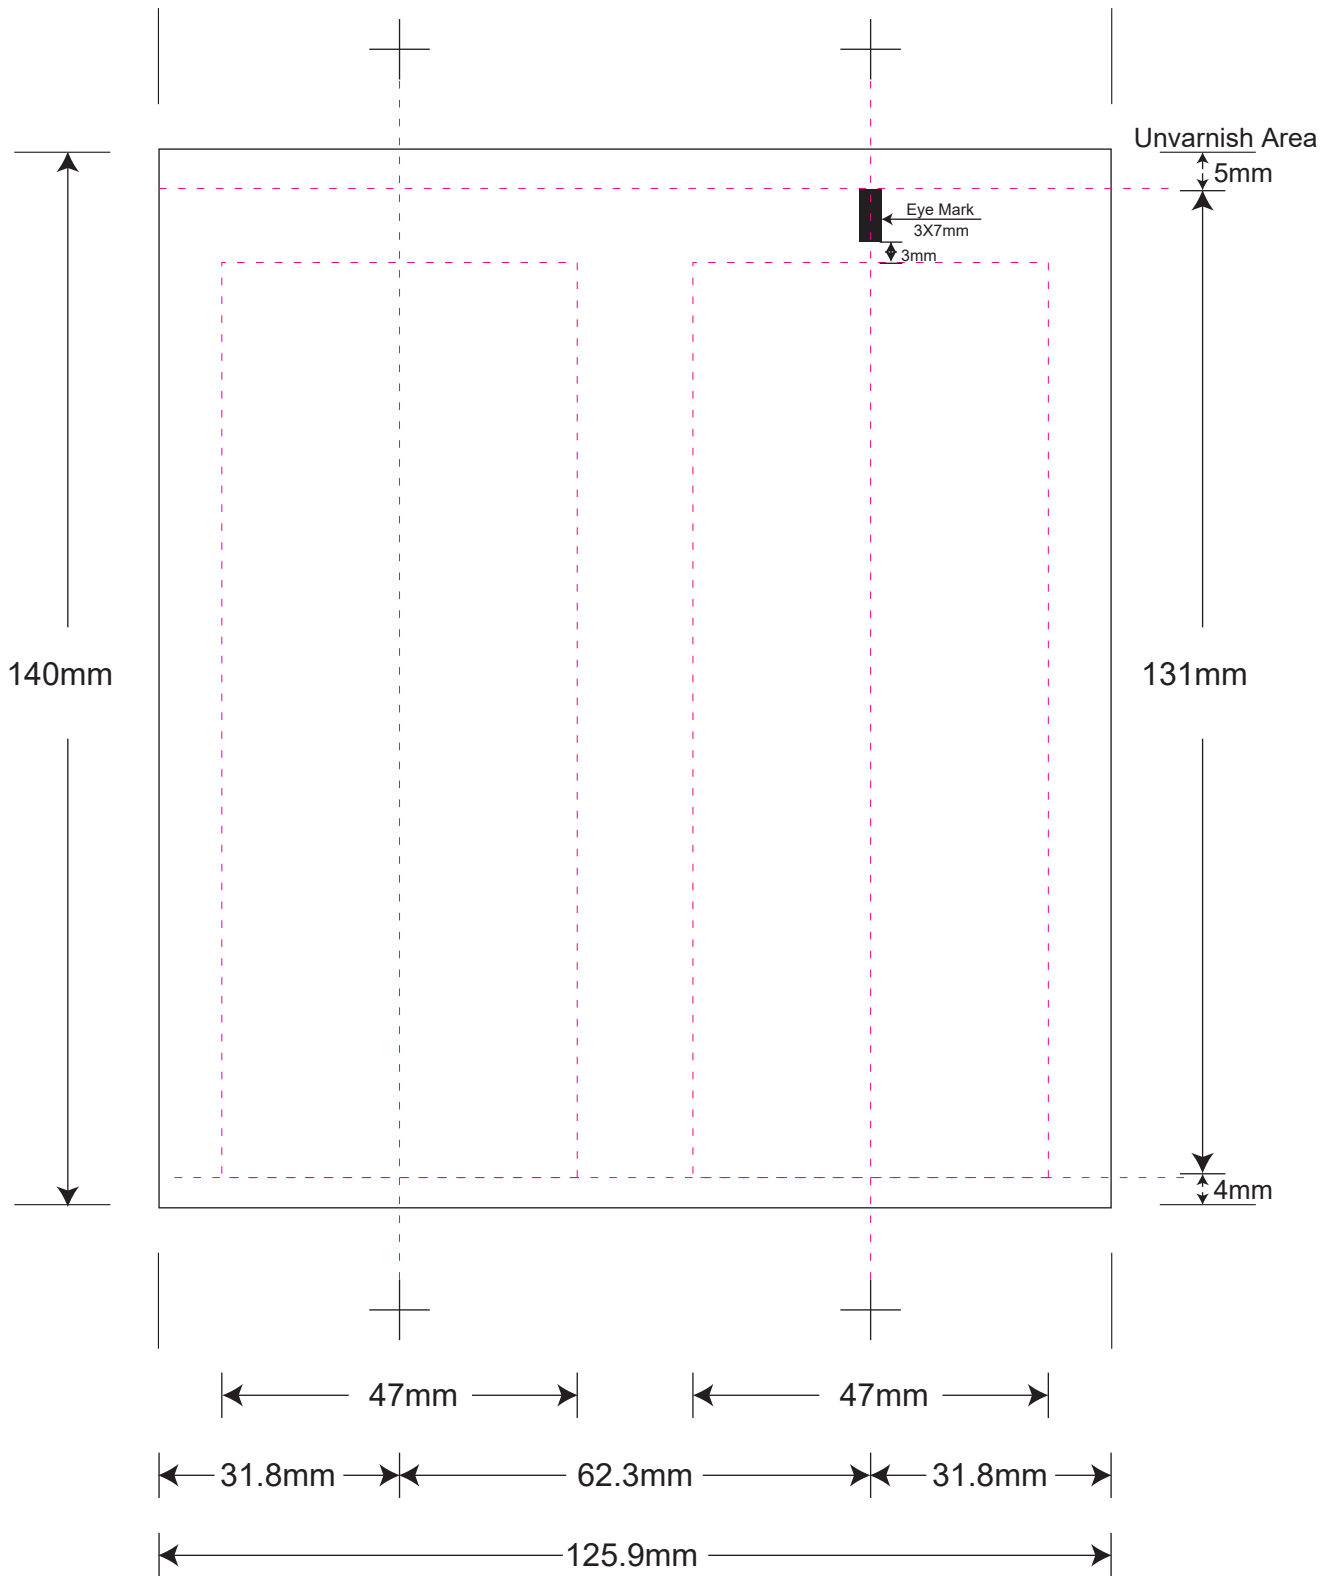

LEGEND	
Shoulder Margin	4mm
Open End Margin	5mm
Eye-Mark size	3x7mm

GENERAL INSTRUCTION
<ul style="list-style-type: none"> • All copy must be 2mm below eye-mark. • Keep eye-mark path free of copy and graphics

PRODUCT CODE: EHST100WWC1	
4oz Tube & Wood Cap	TUBE SIZE: 40mm x 140mm
DIE LINE TYPE: Silk Screen	
DATE: 15-APR-2019	
Please include a PDF, list of colors, and convert text to outlines when submitting.	
These drawings and specifications are the property of Instockpack and shall not be copied, reproduced or used in any manner without the prior consent of Instockpack.	