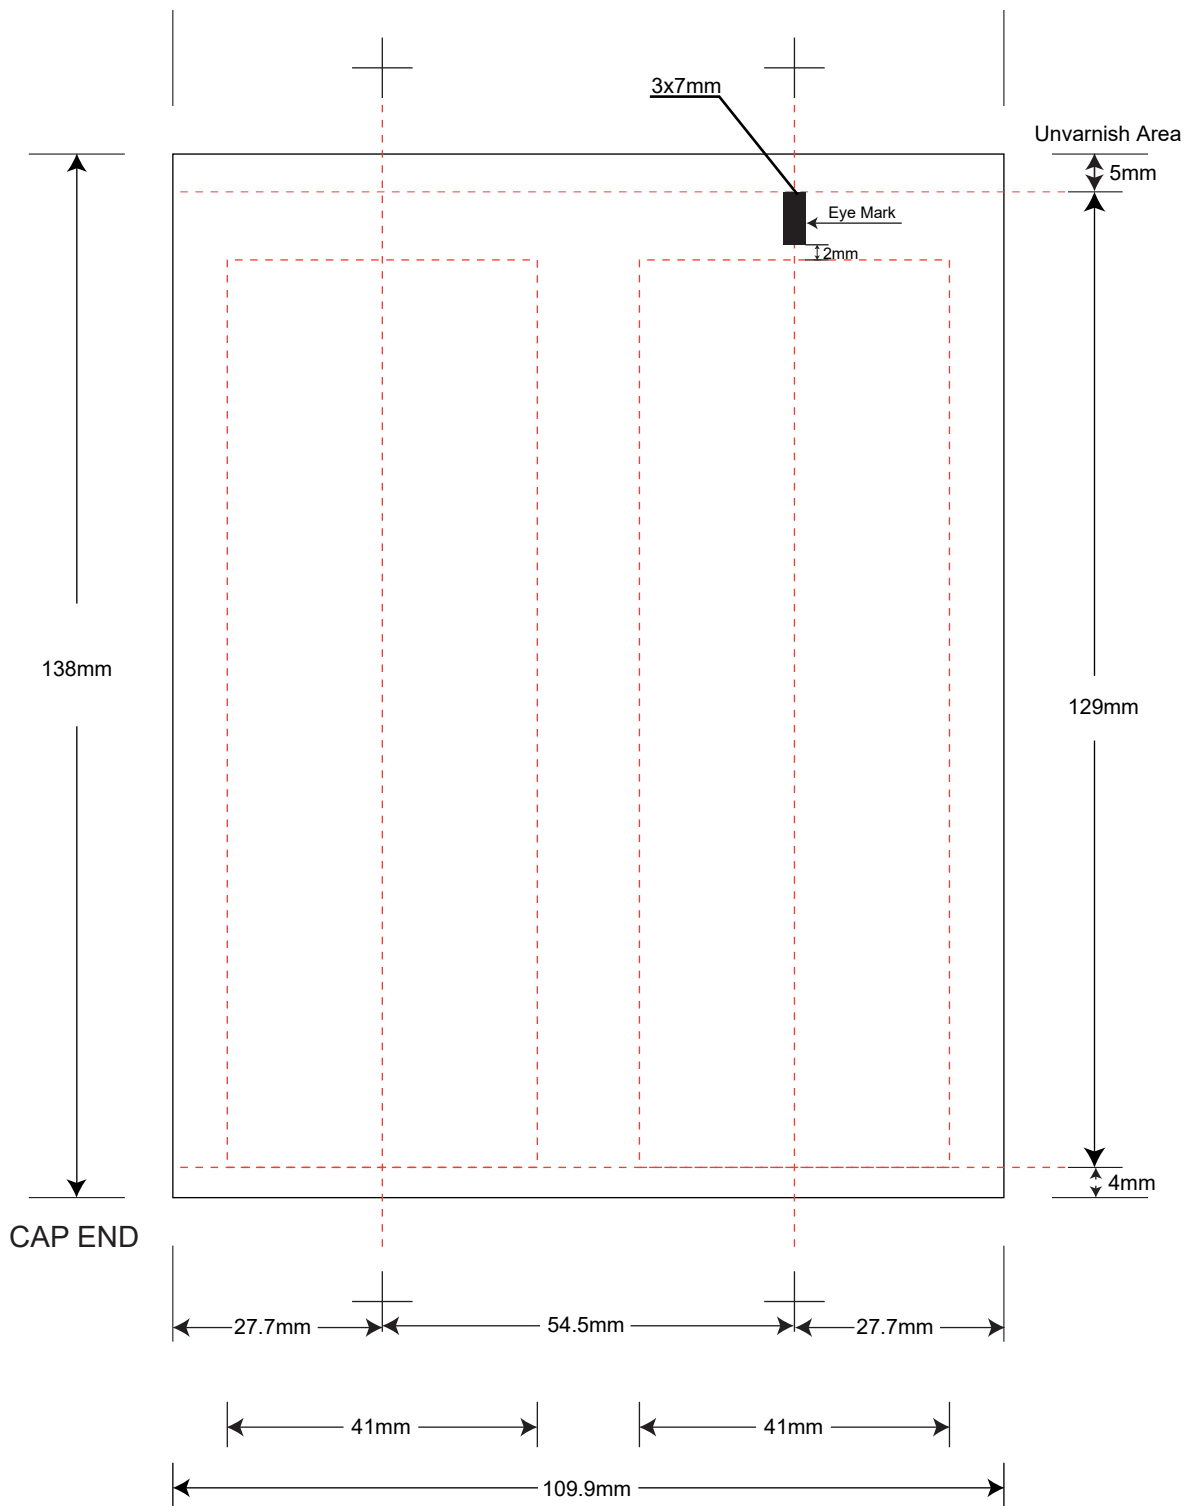

LEGEND	
Shoulder Margin	4mm
Open End Margin	5mm
Eye-Mark size	3x7mm

GENERAL INSTRUCTION
<ul style="list-style-type: none"> <li>All copy must be 2mm below eye-mark.</li> <li>Keep eye-mark path free of copy and graphics</li> </ul>

PRODUCT CODE: EHST090W

3oz Stock Tube

TUBE SIZE: 35mm x 138mm

DIE LINE TYPE: Silk Screen

DATE: 07-JUN-2018

Please include a PDF, list of colors, and convert text to outlines when submitting.

These drawings and specifications are the property of Instockpack and shall not be copied, reproduced or used in any manner without the prior consent of Instockpack.