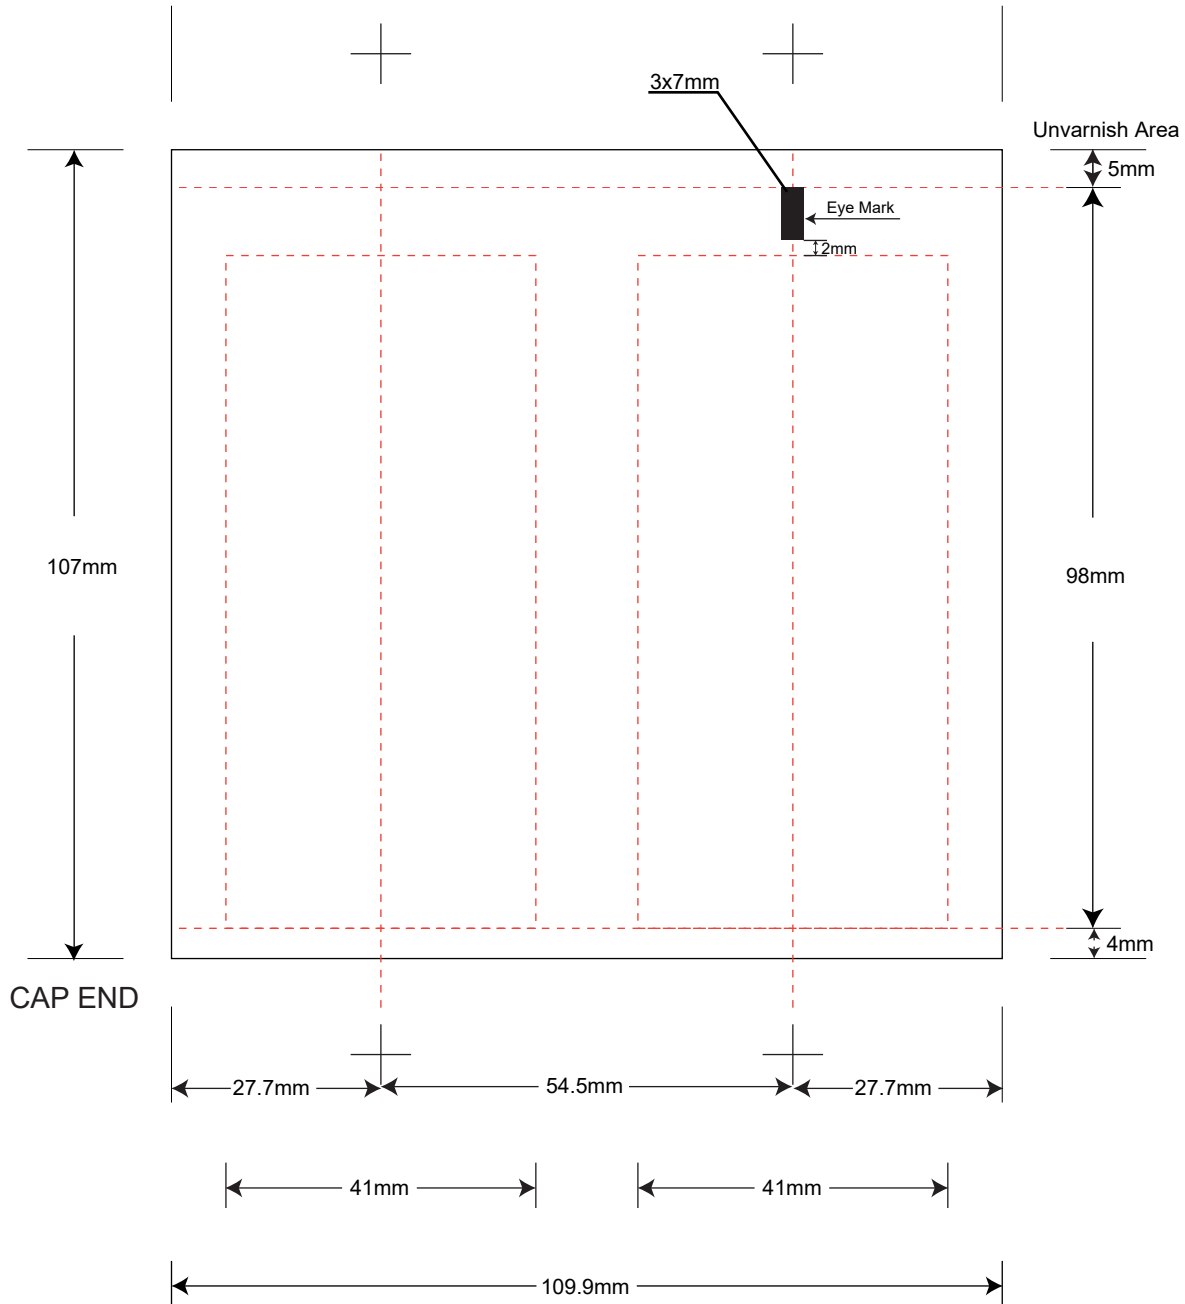

LEGEND	
Shoulder Margin	4mm
Open End Margin	5mm
Eye-Mark size	3x7mm

GENERAL INSTRUCTION
<ul style="list-style-type: none"> All copy must be 2mm below eye-mark. Keep eye-mark path free of copy and graphics

PRODUCT CODE: EHST060W	
2oz Stock Tube	TUBE SIZE: 35mm x 107mm
DIE LINE TYPE: Silk Screen	
DATE: 07-JUN-2018	

Please include a PDF, list of colors, and convert text to outlines when submitting.

These drawings and specifications are the property of Instockpack and shall not be copied, reproduced or used in any manner without the prior consent of Instockpack.